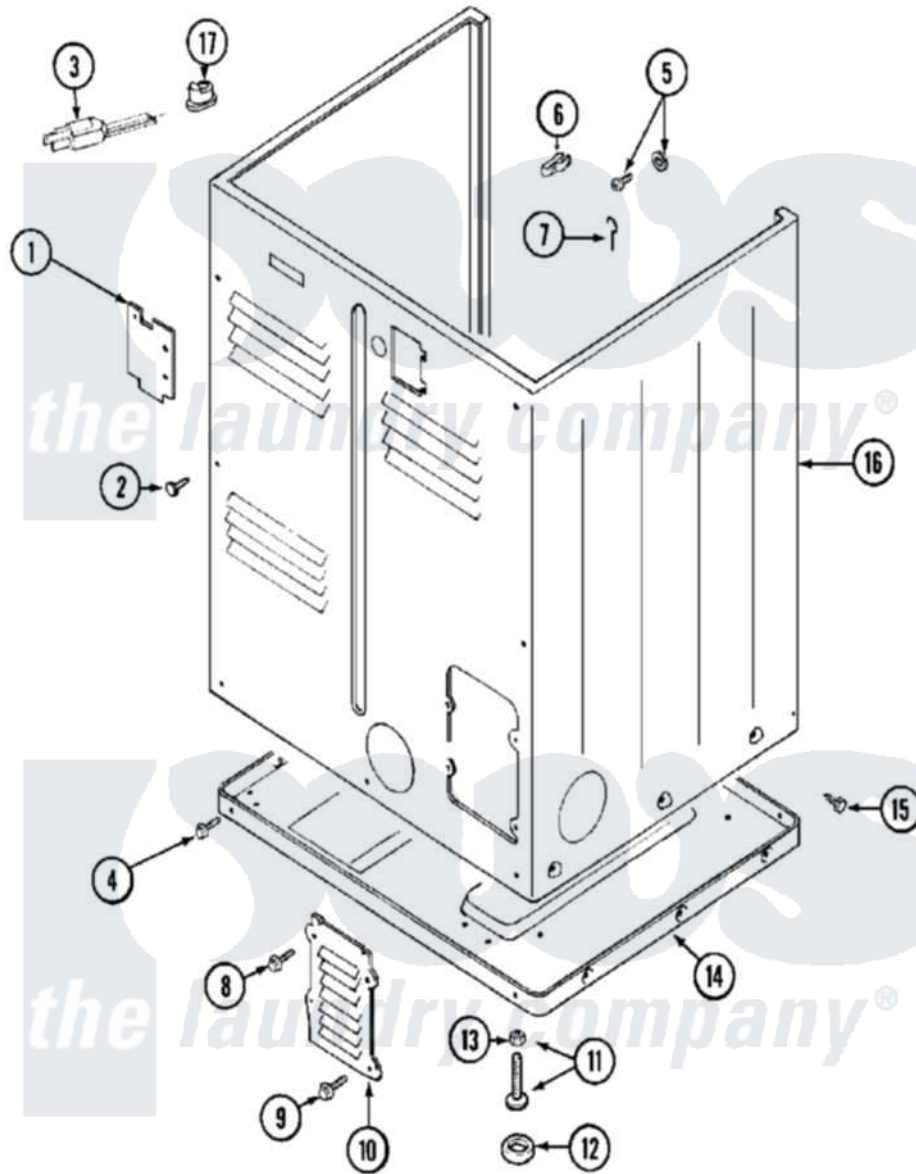

Maytag MDG10MNAAW 04 - CABINET (REAR)

Maytag [Residential Maytag MDG10MNAAW Dryer Parts](#) Parts Diagram 04 - CABINET (REAR)
 Click on the part number to view part

Item	Original Part Number	Replaced By	Status	Part Description
001	Y312905		Not Available	COVER, TERMINAL
002	Y313561			Screw---NA
003	210186	3370225		Screw
"	211294	90767		Screw, 8A X 3/8 HeX Washer Head Tapping
"	308966		Not Available	CORD, POWER (EXPORT)
"	33001284		Not Available	CORD, POWER
"	33001285		Not Available	CORD, POWER
004	Y313561			Screw---NA
"	Y310632	1163839		Screw
005	NLA		Not Available	SCREW & WASHER ASSEMBLY
006	301548			Clamp, Ground Wire
007	204807			Ground Wire, Supp. Plte To Top Cover
008	Y313559			Screw
009	211294	90767		Screw, 8A X 3/8 HeX Washer Head Tapping

010	Y312951		Not Available	ACCESS COVER, BACK
011	Y305086			Adjustable Leg And Nut
012	Y314137			Foot, Rubber
013	Y052740	62739		Nut, Lock
014	Y303361		Not Available	BASE ASSY. (UPPER & LOWER)
015	213007			Xfor Cabinet See Cabinet, Back
016	NLA		Not Available	CABINET (WHT)
017	211881			Grommet, Cord Part Not Used-Gas Models Only
"	NLA		Not Available	GROMMET, CORD