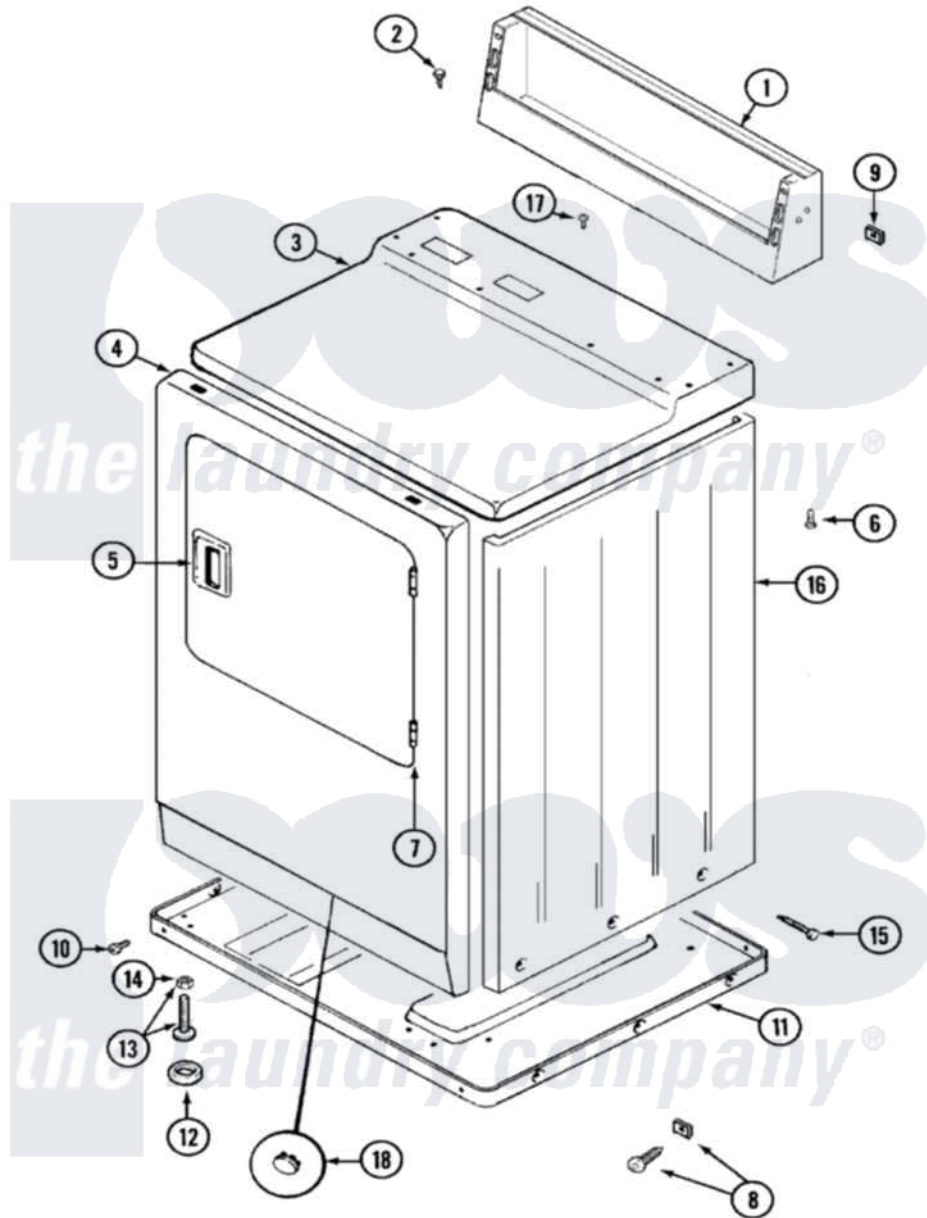

Maytag MDG10MNAGW 01 - CABINET (FRONT)

Maytag Residential Maytag MDG10MNAGW Dryer Parts Parts Diagram 01 - CABINET (FRONT)
 Click on the part number to view part

Item	Original Part Number	Replaced By	Status	Part Description
1	33001280			Console
2	212276	W10116760		Screw
3	33001165			Top Cover Assembly
4	33001242			Panel, Front
5	33001241			Handle, Door
6	214354			Screw, Top Cover To Cabnt.
7	33001230			Hinge, Door
8	204439			Screw And Fstner Assembly
9	215075			Fastener, Control Panel To Console
10	Y313561			Screw---NA
"	Y310632	1163839		Screw
11	Y303361		Not Available	BASE ASSY. (UPPER & LOWER)
12	Y314137			Foot, Rubber
13	Y305086			Adjustable Leg And Nut
14	Y052740	62739		Nut, Lock

15	213007		Xfor Cabinet See Cabinet, Back
16	33001159	33001327	Cabinet
17	210186	3370225	Screw
18	33001132	33002342	Plug, Sifht Hole