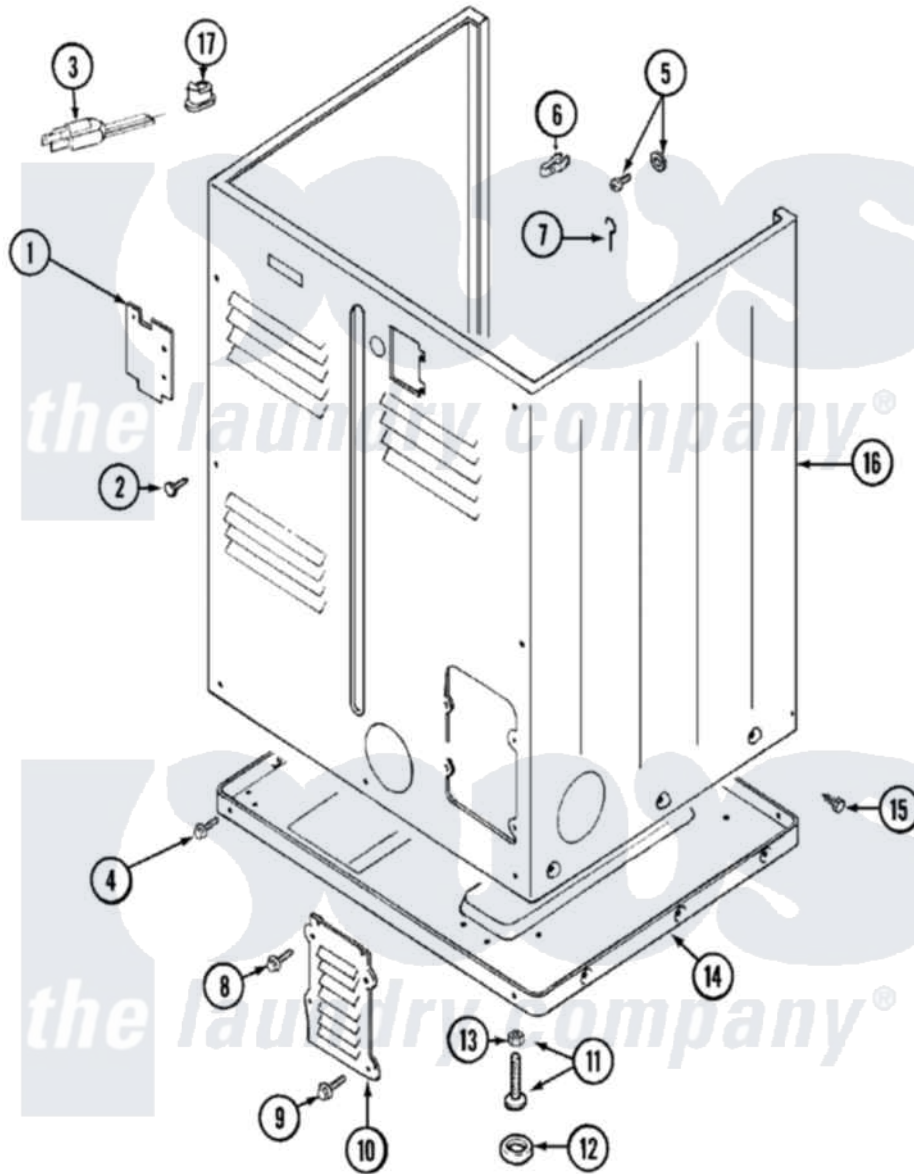

Maytag MDG10MNAGW 02 - CABINET (REAR)

Maytag [Residential Maytag MDG10MNAGW Dryer Parts](#) Parts Diagram 02 - CABINET (REAR)
 Click on the part number to view part

Item	Original Part Number	Replaced By	Status	Part Description
1	Y312905		Not Available	COVER, TERMINAL
2	Y313561			Screw---NA
3	33001285		Not Available	CORD, POWER
"	210186	3370225		Screw
"	211294	90767		Screw, 8A X 3/8 HeX Washer Head Tapping
4	Y310632	1163839		Screw
"	Y313561			Screw---NA
5	303846	22003781		Screw, Ground Strap
6	301548			Clamp, Ground Wire
7	204807			Ground Wire, Supp. Plite To Top Cover
8	Y313559			Screw
9	211294	90767		Screw, 8A X 3/8 HeX Washer Head Tapping
10	Y312951		Not Available	ACCESS COVER, BACK
11	Y305086			Adjustable Leg And Nut

12	Y314137		Foot, Rubber
13	Y052740	62739	Nut, Lock
14	Y303361		Not Available
15	213007		BASE ASSY. (UPPER & LOWER)
16	33001159	33001327	Xfor Cabinet See Cabinet, Back
17	210174		Not Available
			Cabinet
			STRAIN RELIEF