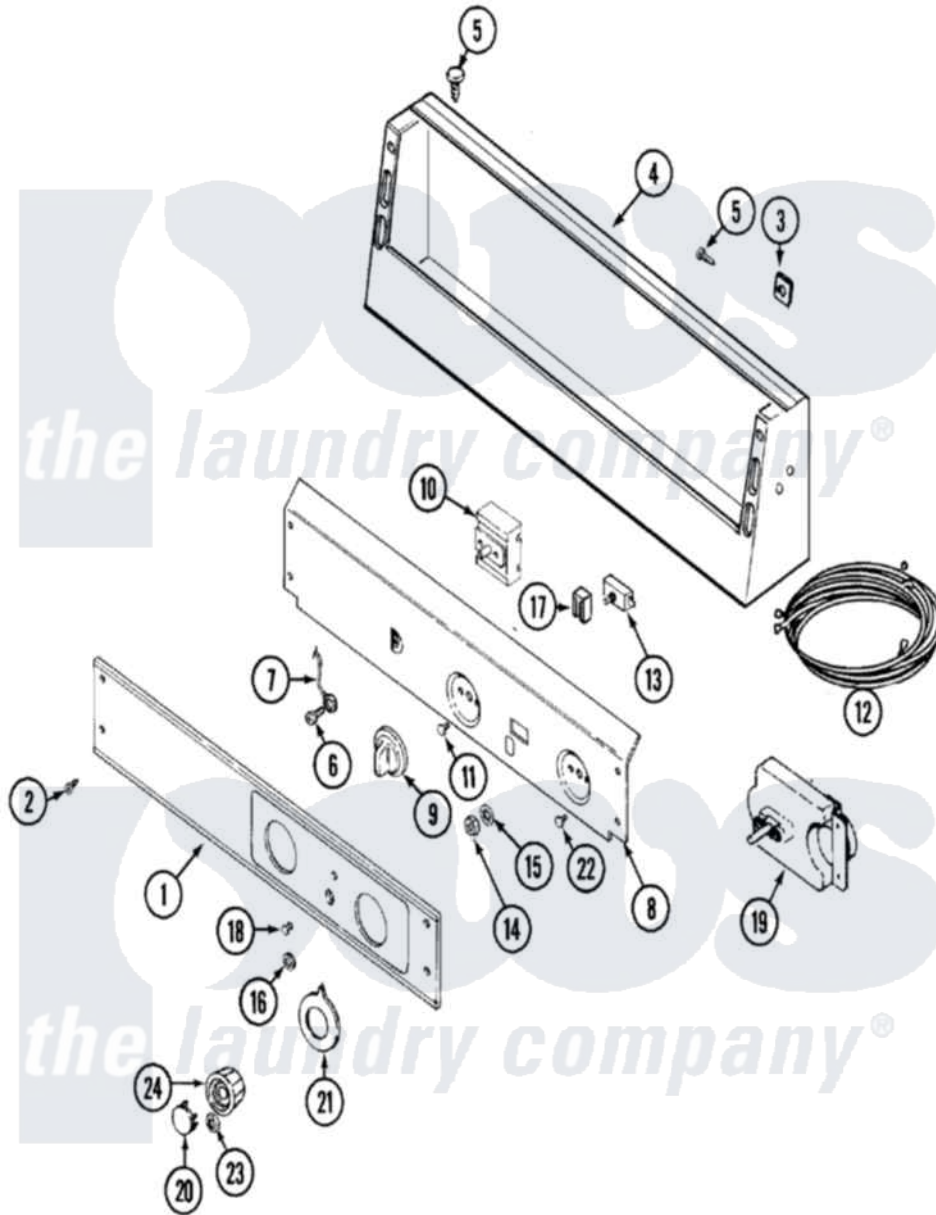

Maytag MDG10MNAGW 03 - CONTROL PANEL

Maytag [Residential Maytag MDG10MNAGW Dryer Parts](#) Parts Diagram 03 - CONTROL PANEL
 Click on the part number to view part

Item	Original Part Number	Replaced By	Status	Part Description
1	33001021			Panel, Control
2	215506			Screw, Control Panel Overlay
3	215003			Fastener, Panel And Bracket
4	33001280			Console
5	212276	W10116760		Screw
6	211252			Screw, Ground Wire
7	205810			Wire, Ground
8	314911		Not Available	BACK-UP PLATE - WHITE
9	306938			Knob, Selector Switch
10	307237	W10327105		Switch, Cycle Selection
11	Y313588	488234		Screw 8-32 X 1/4
12	308502		Not Available	HARNESS, WIRE
"	33001522			Harness, Wire
13	306940	W10149462		Switch, Push-To-Start
14	Y312706	422617		Nut
15	312751			Lockwasher, Start Switch

16	Y312702		Knurled Nut, Start Switch
17	22001365	W10139459	Lamp-Indicator 230 V.
18	215564		Lens, Indicator Light
19	Y305758		Timer 240-50
20	314723	W10133501	Cap, Knob
21	314725	33001500	Dial, Timer Indicator
"	33001500		Dial, Timer Indicator
22	Y313588	488234	Screw 8-32 X 1/4
23	312273		Nut, Control Knob
24	314724		Knob For Timer