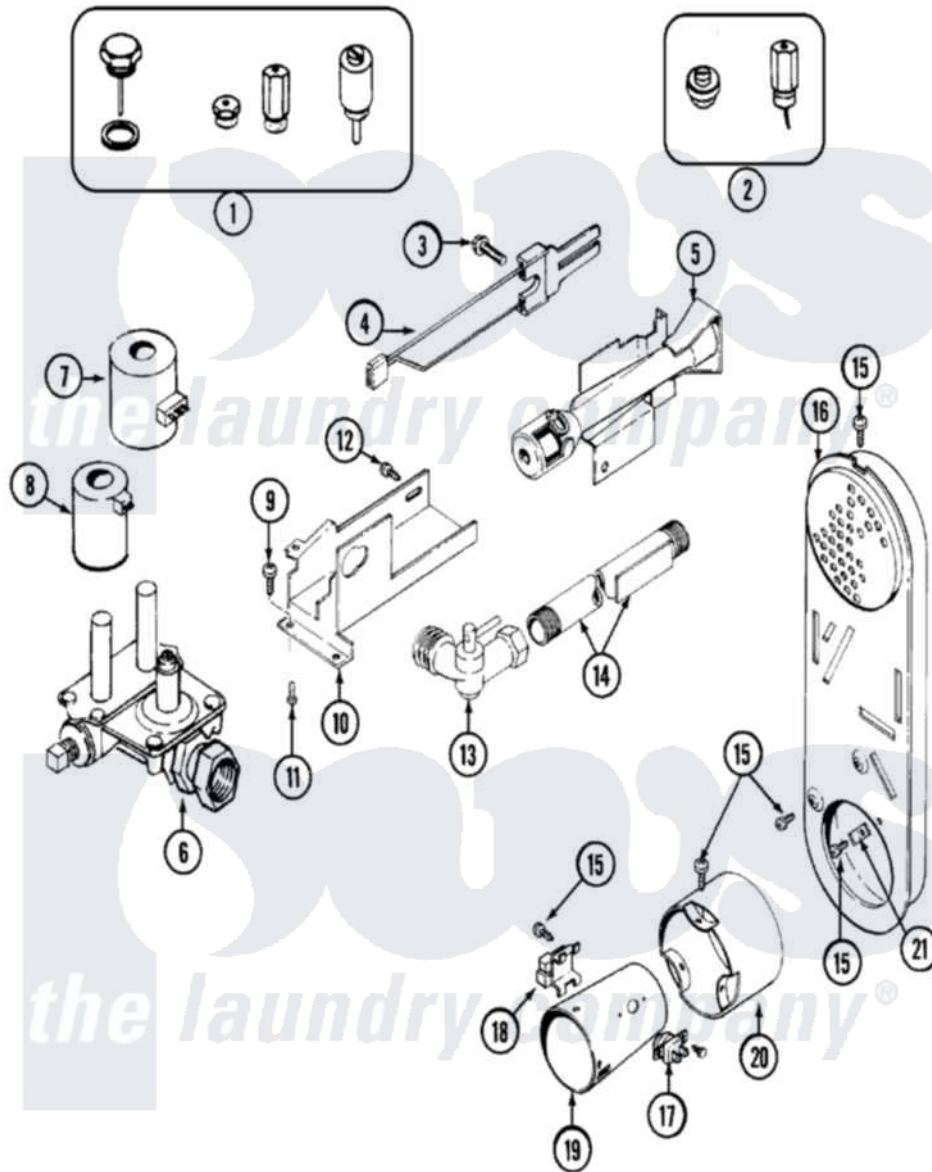

Maytag MDG10MNAGW 05 - GAS VALVE

Maytag [Residential Maytag MDG10MNAGW Dryer Parts](#) Parts Diagram 05 - GAS VALVE
 Click on the part number to view part

Item	Original Part Number	Replaced By	Status	Part Description
3	304971			Screw Note: Screw, Igniter
4	304970	4391996		Ignitor
5	33001247	33002793		Burner Assembly
6	307927			Valve, Gas
7	Y307931			Coil, Holding And Booster
8	307930			Coil, Secondary
9	Y313561			Screw---NA
10	314566			Gas Control Bracket
11	Y313559			Screw
12	314082	90767		Screw, 8A X 3/8 HeX Washer Head Tapping
"	314568	Y313559		Screw
13	Y303349			Angle Shut-Off, Gas Valve
14	Y303383	33001735		Pipe And Bracket Assembly Series 18 Not Needed Use Vavle
15	211294	90767		Screw, 8A X 3/8 HeX Washer Head Tapping

16	Y308504	Not Available	INLET DUCT ASSEMBLY
17	303395		Thermostat, Hi-Limit
18	Y303377	338906	Radiant, Sensor
19	Y308548		Combustion Cone Assembly
20	Y303841		Cone, Extension
21	Y312890		Retainer, Heater Chamber