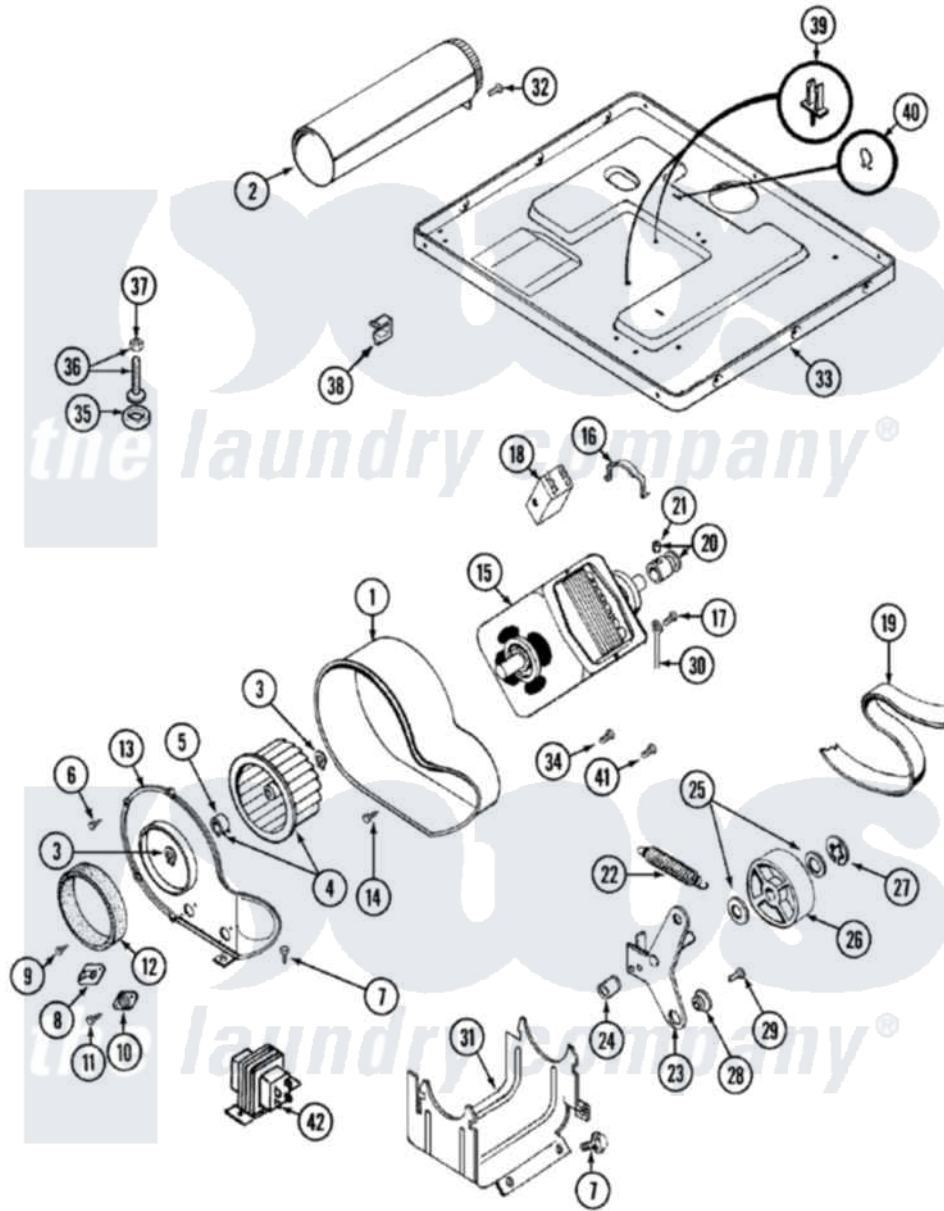

Maytag MDG10MNAGW 06 - MOTOR DRIVE

Maytag Residential Maytag MDG10MNAGW Dryer Parts Parts Diagram 06 - MOTOR DRIVE
 Click on the part number to view part

Item	Original Part Number	Replaced By	Status	Part Description
1	Y312893			Housing, Blower
2	Y303442			EXHAUST DUCT ASSEMBLY
3	410233	9703438		Ring-Retrnr
4	Y303836			Blower Wheel Assembly And Clamp
5	312967			Clamp, Blower Housing
6	Y312961	W10116751		Screw
7	Y313561			Screw----NA
8	303392			Thermostat, Cycling
"	306966			Thermostat, Multi-Temp Part Not Used Mdg26ct-MN Only
9	211294	90767		Screw, 8A X 3/8 HeX Washer Head Tapping
10	306604			Cut-Off, Thermal Part Not Used
11	314848	W10116760		Screw
12	Y312901			Seal, Housing Cover
13	314778		Not Available	COVER, BLOWER HOUSING

14	Y310632	1163839		Screw
15	Y304656		Not Available	MOTOR (240V 50HZ)
16	Y015825			Clip, Motor To Motor Support
17	910343	488234		Screw 8-32 X 1/4
18	Y303877		Not Available	SWITCH, MOTOR EXTERNAL START No.303358-2, No.303358-4, 303358-7
"	Y303879			Switch, Motor External Start
"	306207		Not Available	(PROD. No.303358-8 & No.303358-9)
19	Y312959			Poly "V" Belt For Tumbler
20	305186			Pulley, Motor
21	Y053241			Set Screw, Motor Pulley
22	Y303945			IDLER SPRING ASSY. W/PLUG
23	Y303363	6-3033630		Idler Arm
24	Y313582	W10116756		Spacer
25	Y312527			Washer, Idler Shaft
26	Y303705	6-3037050		Pulley- ID
27	312958	354987		Ring, Retaining
28	Y312894	315772		Sleeve, Idler Arm
29	Y014874			Screw, Idler Arm And Sleeve
30	901220			Ground Wire
31	312897		Not Available	SUPPORT, MOTOR
32	Y310632	1163839		Screw
33	Y305084			Base Assembly
34	211294	90767		Screw, 8A X 3/8 HeX Washer Head Tapping
35	Y314137			Foot, Rubber
36	Y305086			Adjustable Leg And Nut
37	Y052740	62739		Nut, Lock
38	Y310376			Clip, Door Switch Harness
39	315471	22003298		Retainer, Wire
40	410490			Spring, Retainer Wire Harness
41	Y312961	W10116751		Screw
42	307928	12001933		Transformer
"	211294	90767		Screw, 8A X 3/8 HeX Washer Head Tapping