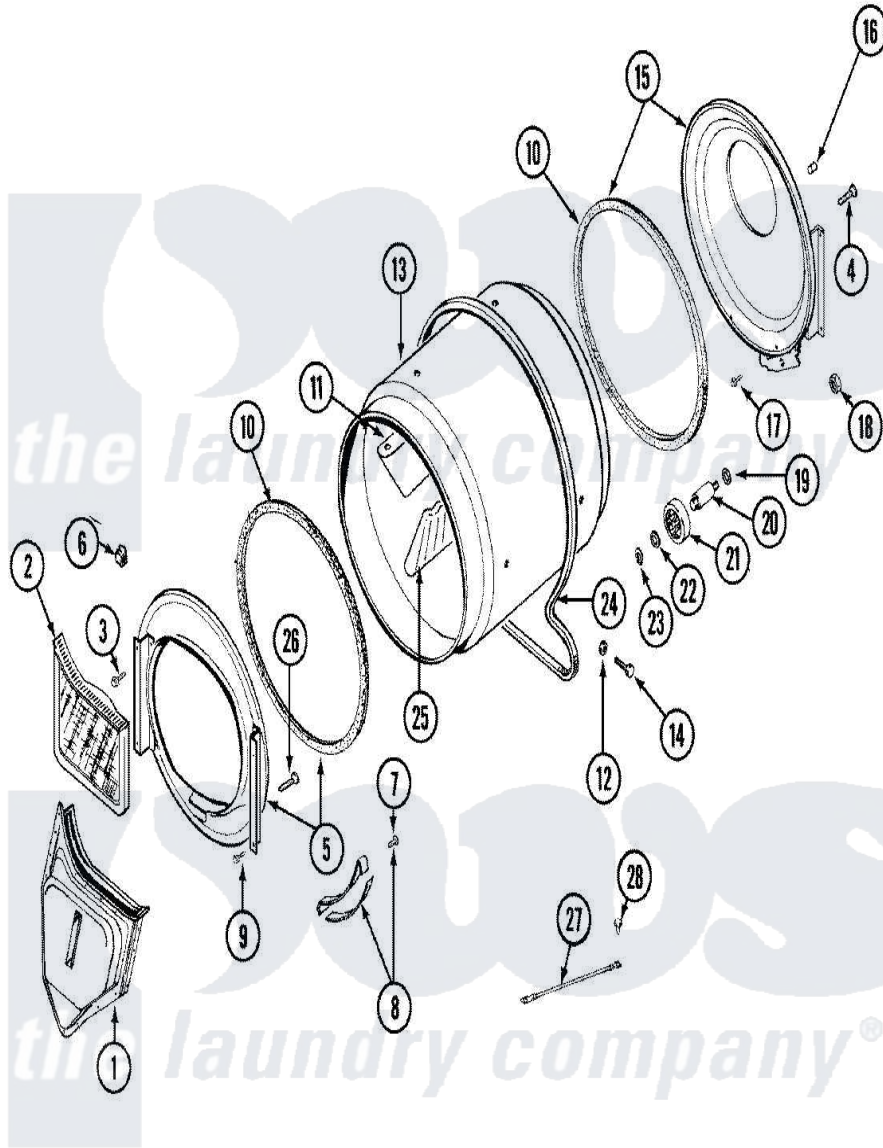

Maytag MDG10MNAGW 07 - TUMBLER

Maytag [Residential Maytag MDG10MNAGW Dryer Parts](#) Parts Diagram 07 - TUMBLER
 Click on the part number to view part

Item	Original Part Number	Replaced By	Status	Part Description
1	33001016			Outlet Duct Assembly
2	33001170	33002970		Lint Filte
3	313764		Not Available	SCREW
4	Y313561			Screw----NA
5	33001179			Front, Tumbler
6	Y310376			Clip, Door Switch Harness
7	210720			Rivet, Bearing To Tumbler Frmt
8	306508			Tumbler Bearing Kit ----W
9	Y310632	1163839		Screw
10	314820			Seal, Tumbler
11	33001012			Baffle
12	314158			Washer, Baffle To Tumbler
13	33001108		Not Available	DRYER TUMBLER, W/O BAFFLES
14	Y310759			Screw, Tumbler Baffles
15	33001178			Back, Tumbler
16	313915	31-3915		Tech Sheet

17	Y310632	1163839	Screw
18	312538	33001443	Nut, Hex
19	Y313347	312535	Washer, Vault Mounting Brk.
20	Y312948	6-3129480	Shaft- Tumbler
21	Y303373	12001541	Drum Roller/Washer Assembly--W
22	312535		Washer, Vault Mounting Brk.
23	410233	9703438	Ring-Retrn
24	Y312959		Poly "V" Belt For Tumbler
25	33001004		Baffle, Tall
26	Y314110	33002917	Screw, No.10-16
27	901220		Ground Wire
28	910343	488234	Screw 8-32 X 1/4