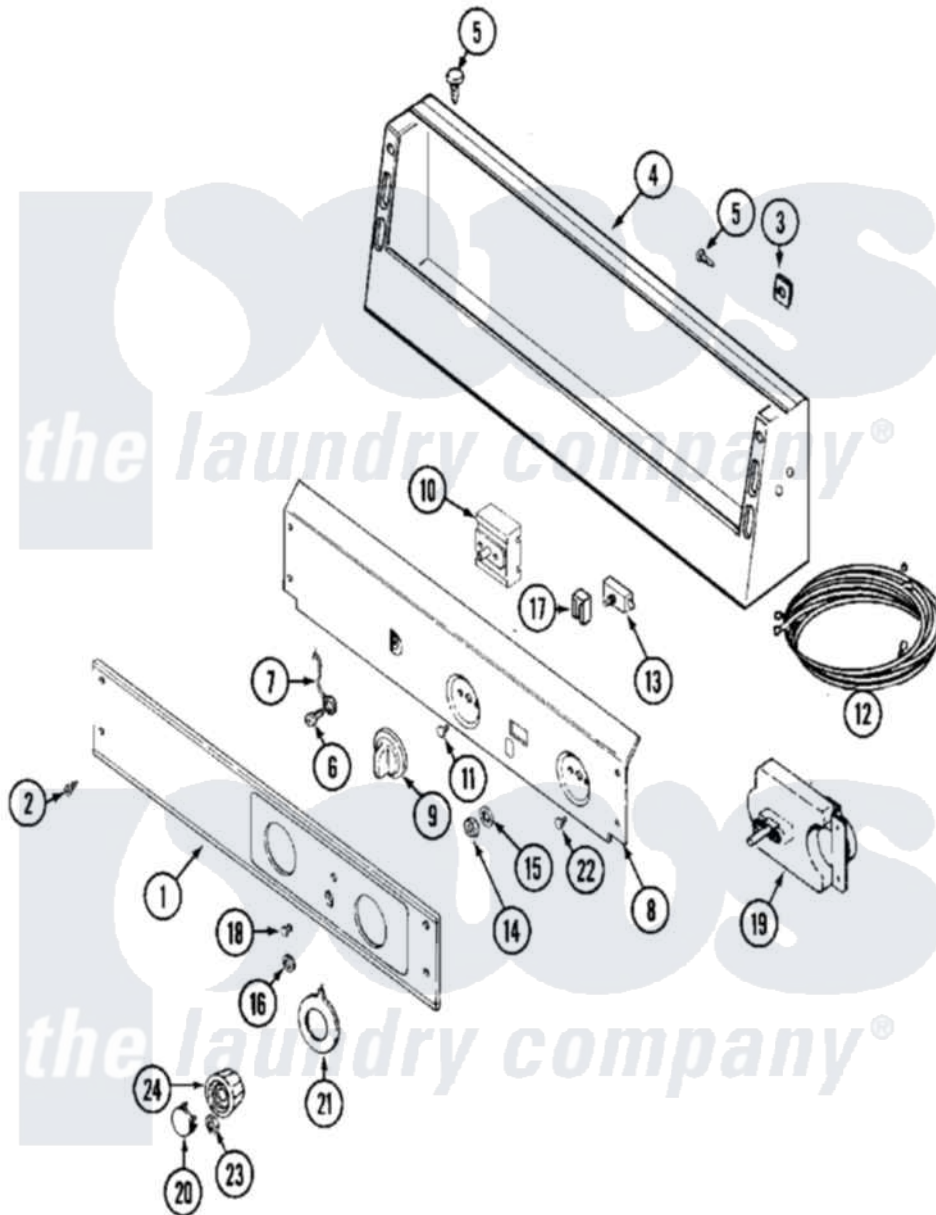

Maytag MDG10MNEGW 01 - CONTROL PANEL

Maytag [Residential Maytag MDG10MNEGW Dryer Parts](#) Parts Diagram 01 - CONTROL PANEL
 Click on the part number to view part

Item	Original Part Number	Replaced By	Status	Part Description
001	33001021			Panel, Control
002	215506			Screw, Control Panel Overlay
003	215003			Fastener, Panel And Bracket
004	33001280			Console
005	212276	W10116760		Screw
006	211252			Screw, Ground Wire
007	205810			Wire, Ground
008	NLA		Not Available	BRACKET, CONTROL PANEL (WHT)
009	306938			Knob, Selector Switch
010	307237	W10327105		Switch, Cycle Selection
011	Y313588	488234		Screw 8-32 X 1/4
012	308510			Wire Harness, Main
"	33001522			Harness, Wire
"	33001524			Wire Harness, Main
"	NLA		Not Available	WIRE HARNESS, MAIN
013	306940	W10149462		Switch, Push-To-Start

014	Y312706	422617	Nut
015	312751		Lockwasher, Start Switch
016	Y312702		Knurled Nut, Start Switch
017	204075	Not Available	PILOT LAMP (DG MODELS ONLY)
"	22001365	W10139459	Lamp-Indicator 230 V.
018	215564		Lens, Indicator Light
019	305214		Timer
"	Y305758		Timer 240-50
020	314723	W10133501	Cap, Knob
021	314725	33001500	Dial, Timer Indicator
"	33001500		Dial, Timer Indicator
022	Y313588	488234	Screw 8-32 X 1/4
023	312273		Nut, Control Knob
024	314724		Knob For Timer