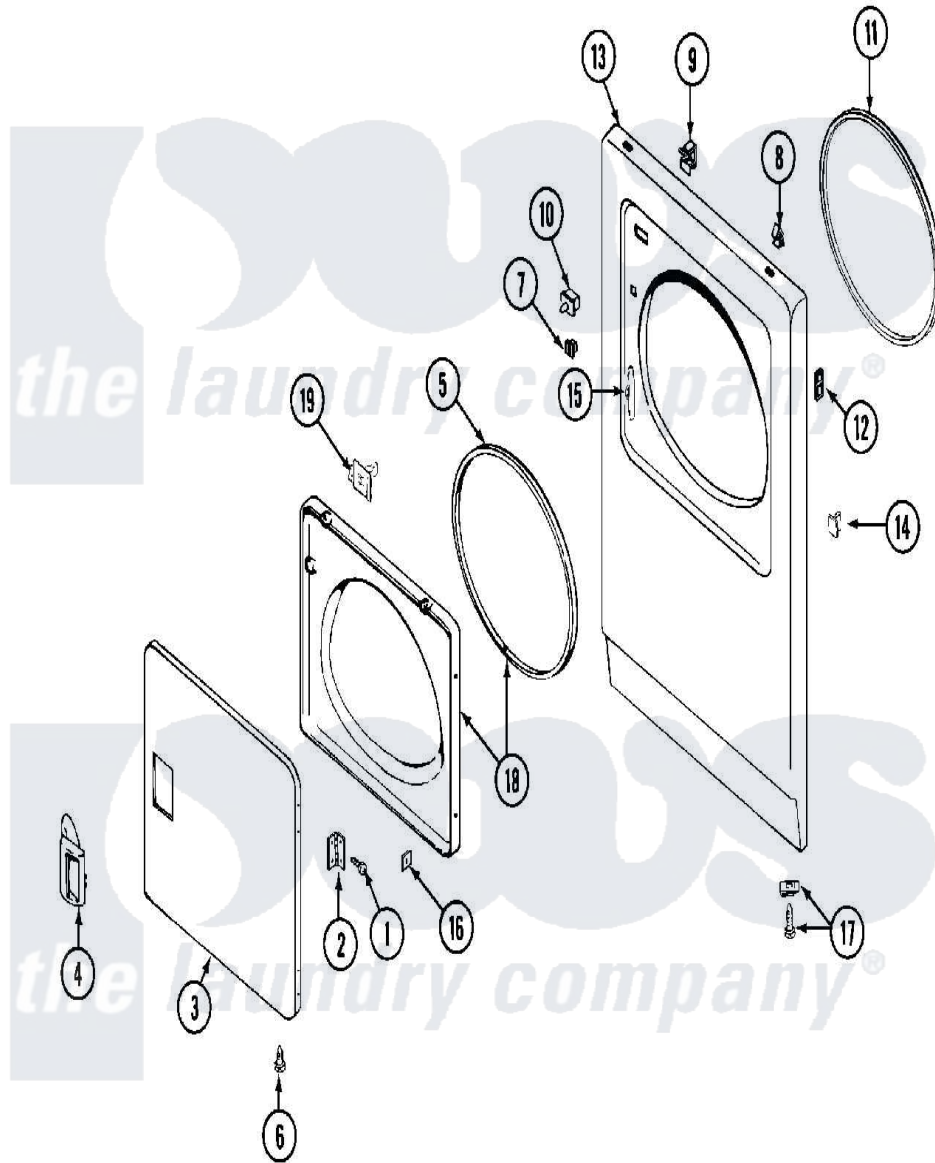

Maytag MDG10MNEGW 03 - DOOR

Maytag [Residential Maytag MDG10MNEGW Dryer Parts](#) Parts Diagram 03 - DOOR
 Click on the part number to view part

Item	Original Part Number	Replaced By	Status	Part Description
001	Y314062			Screw, Door Hinge And Panel
002	33001230			Hinge, Door
003	33001240			Door
004	33001241			Handle, Door
005	33001131			Seal, Door
006	33001132	33002342		Plug, Sifht Hole
007	Y304578	LA-1003		Door Catch Kit
008	212982	22001650		Fastener, Spring
009	Y310376			Clip, Door Switch Harness
010	33001509	W10169313		Switch-Dor
"	Y305753	W10169313		Switch-Dor
011	314937			Seal, Front Panel
012	NLA		Not Available	SPEEDNUT, HINGE SCREW
"	NLA		Not Available	SCREW, PLASTIC
013	NLA		Not Available	PANEL, FRONT (WHT)
014	NLA		Not Available	PLUG, DOOR CATCH

015	33001175		Cover, Hinge Hole
016	Y313910		Clip, Door Liner To Outer Panel
017	204439		Screw And Fstner Assembly
018	33001243	Not Available	PANEL, INNER DOOR (W/SEAL)
019	314936	33001305	Strike, Door
"	314944	33001305	Strike, Door