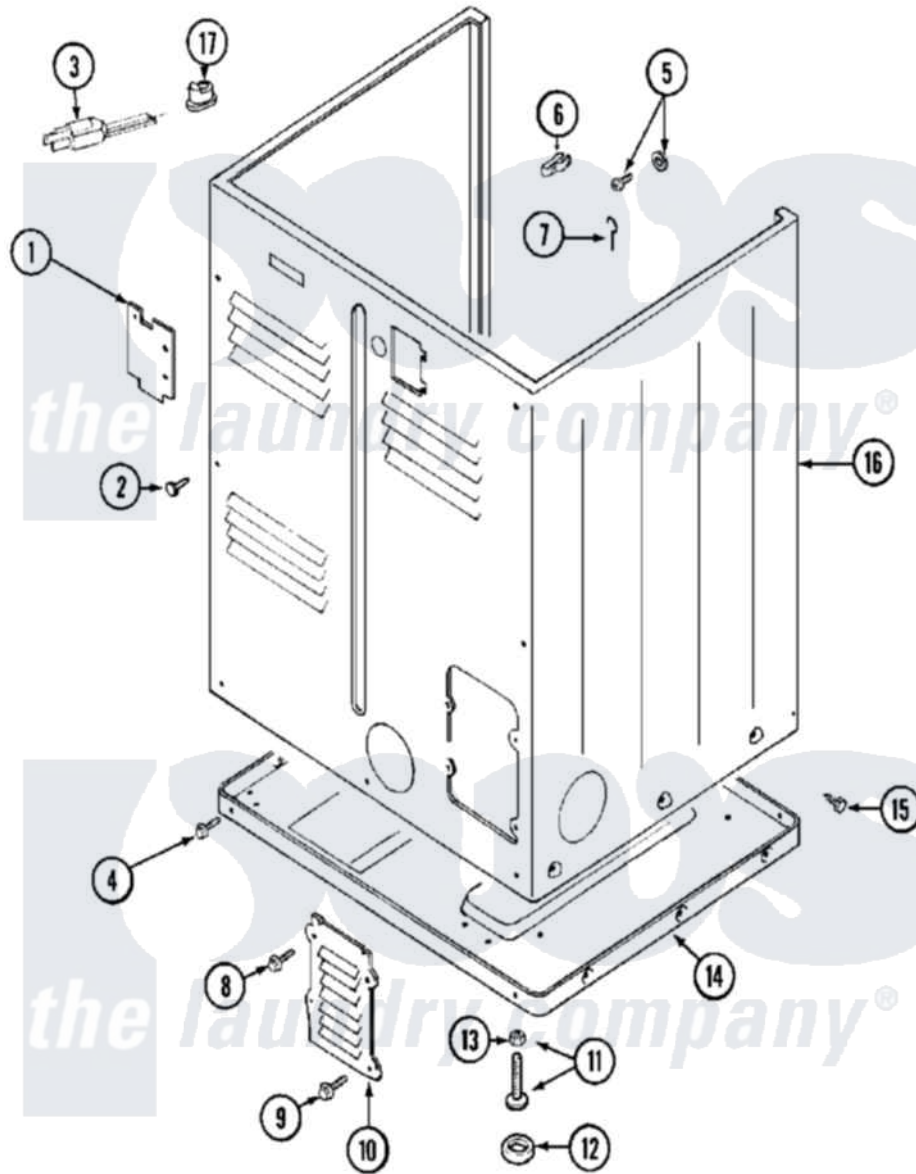

# Maytag MDG10MNEGW 04 - CABINET (REAR)

Maytag [Residential Maytag MDG10MNEGW Dryer Parts](#) Parts Diagram 04 - CABINET (REAR)  
 Click on the part number to view part

Item	Original Part Number	Replaced By	Status	Part Description
001	Y312905		Not Available	COVER, TERMINAL
002	<a href="#">Y313561</a>			Screw---NA
003	210186	<a href="#">3370225</a>		Screw
"	211294	<a href="#">90767</a>		Screw, 8A X 3/8 HeX Washer Head Tapping
"	308966		Not Available	CORD, POWER (EXPORT)
"	33001284		Not Available	CORD, POWER
"	33001285		Not Available	CORD, POWER
004	<a href="#">Y313561</a>			Screw---NA
"	Y310632	<a href="#">1163839</a>		Screw
005	NLA		Not Available	SCREW & WASHER ASSEMBLY
006	<a href="#">301548</a>			Clamp, Ground Wire
007	<a href="#">204807</a>			Ground Wire, Supp. Plte To Top Cover
008	<a href="#">Y313559</a>			Screw
009	211294	<a href="#">90767</a>		Screw, 8A X 3/8 HeX Washer Head Tapping

010	Y312951		Not Available	ACCESS COVER, BACK
011	<a href="#">Y305086</a>			Adjustable Leg And Nut
012	<a href="#">Y314137</a>			Foot, Rubber
013	Y052740	<a href="#">62739</a>		Nut, Lock
014	Y303361		Not Available	BASE ASSY. (UPPER & LOWER)
015	<a href="#">213007</a>			Xfor Cabinet See Cabinet, Back
016	NLA		Not Available	CABINET (WHT)
017	<a href="#">211881</a>			Grommet, Cord Part Not Used-Gas Models Only
"	NLA		Not Available	GROMMET, CORD