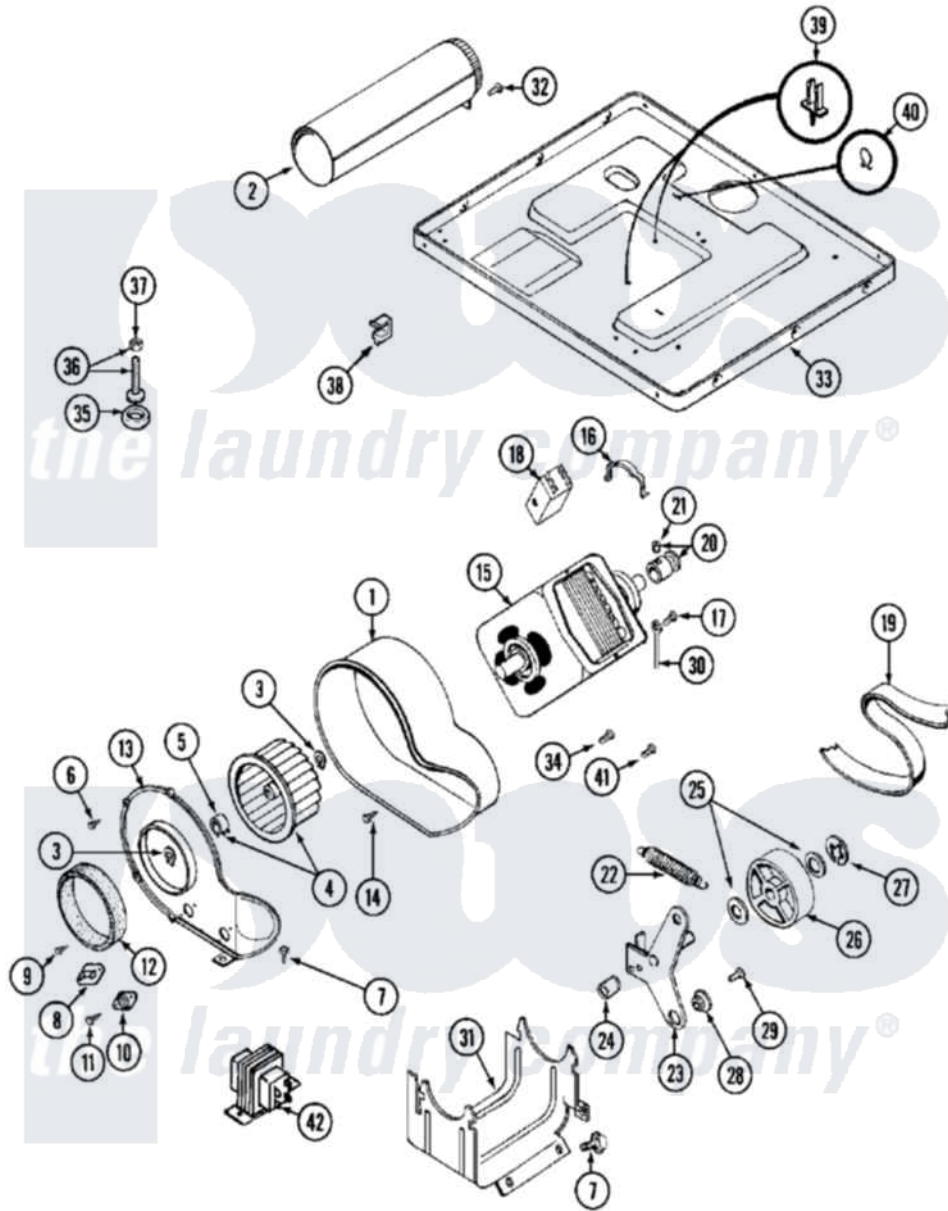

Maytag MDG10MNEGW 07 - MOTOR DRIVE

Maytag Residential Maytag MDG10MNEGW Dryer Parts Parts Diagram 07 - MOTOR DRIVE
 Click on the part number to view part

Item	Original Part Number	Replaced By	Status	Part Description
001	Y312893			Housing, Blower
002	Y303442			EXHAUST DUCT ASSEMBLY
003	410233	9703438		Ring-Retrn
004	Y303836			Blower Wheel Assembly And Clamp
005	312967			Clamp, Blower Housing
006	Y312961	W10116751		Screw
007	Y313561			Screw---NA
008	303392			Thermostat, Cycling
"	306966			Thermostat, Multi-Temp Part Not Used Mdg26ct-MN Only
009	211294	90767		Screw, 8A X 3/8 HeX Washer Head Tapping
010	306604			Cut-Off, Thermal Part Not Used
011	NLA		Not Available	SCREW, THERMAL CUT-OFF
012	Y312901			Seal, Housing Cover
013	314778		Not Available	COVER, BLOWER HOUSING