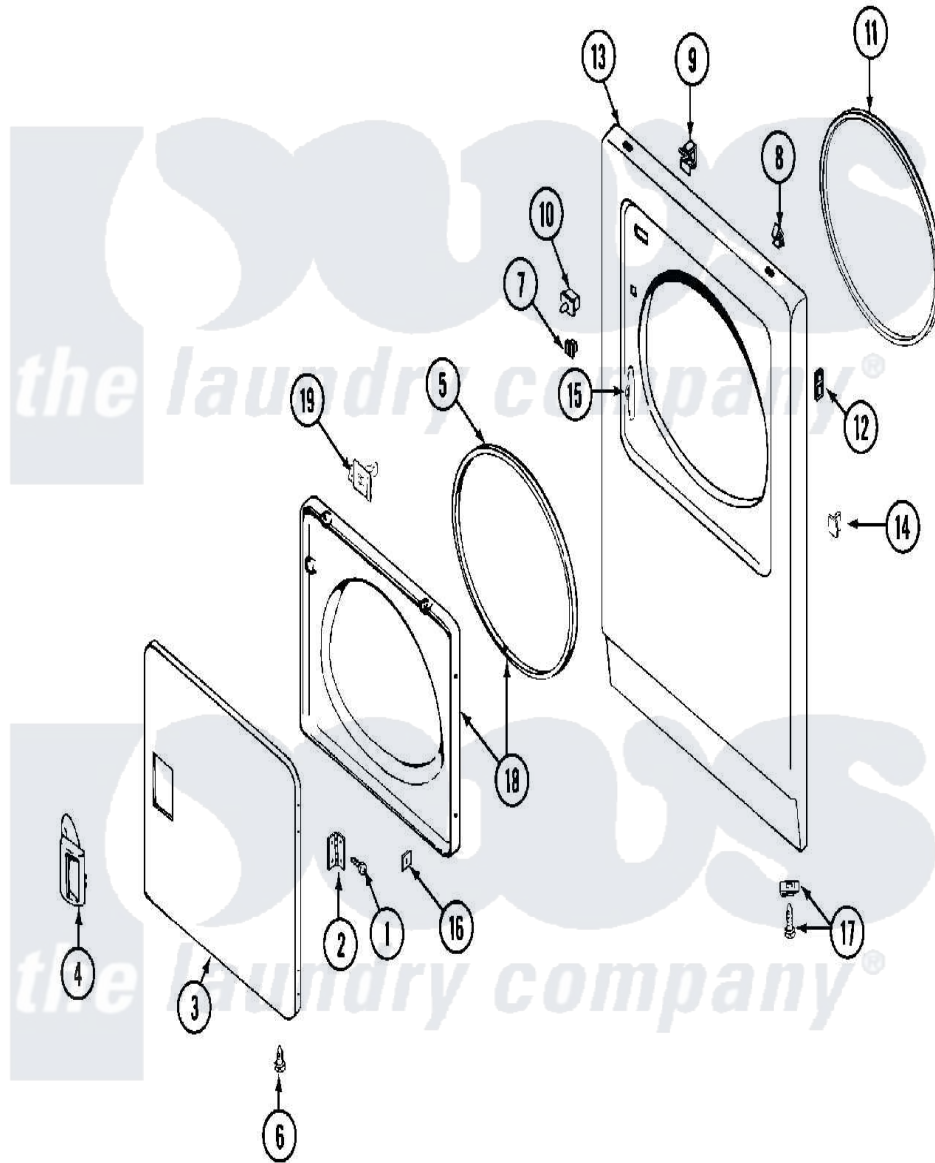

Maytag MDG10PDAAL 04 - DOOR

Maytag [Residential Maytag MDG10PDAAL Dryer Parts](#) Parts Diagram 04 - DOOR
 Click on the part number to view part

Item	Original Part Number	Replaced By	Status	Part Description
001	Y314062			Screw, Door Hinge And Panel
002	33001230			Hinge, Door
003	33001240			Door
"	33001257	33001240		Door
004	33001241			Handle, Door
"	33001254	37001047		Handle, Door
005	33001131			Seal, Door
006	33001132	33002342		Plug, Sifht Hole
"	33001168		Not Available	PLUG, SIGHT HOLE (ALM)
007	Y304578	LA-1003		Door Catch Kit
008	212982	22001650		Fastener, Spring
009	Y310376			Clip, Door Switch Harness
010	33001509	W10169313		Switch-Dor
"	Y305753	W10169313		Switch-Dor
011	314937			Seal, Front Panel
012	NLA		Not Available	SPEEDNUT, HINGE SCREW

"	NLA		Not Available	SCREW, PLASTIC
013	NLA		Not Available	PANEL, FRONT (WHT)
014	NLA		Not Available	PLUG, DOOR CATCH
015	33001175			Cover, Hinge Hole
"	33001176			Cover, Hinge Hole
016	Y313910			Clip, Door Liner To Outer Panel
017	204439			Screw And Fstner Assembly
018	33001243		Not Available	PANEL, INNER DOOR (W/SEAL)
019	314936	33001305		Strike, Door
"	314944	33001305		Strike, Door