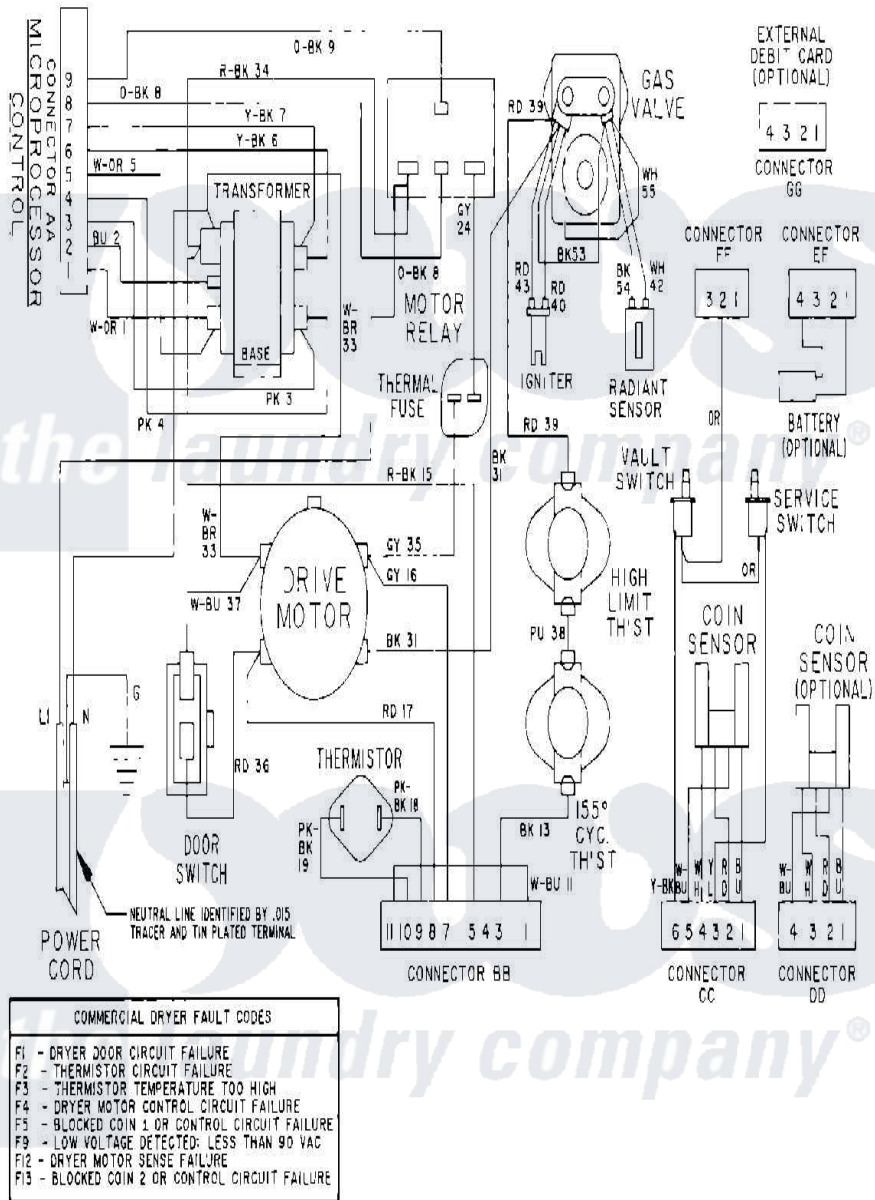

# Maytag MDG10PDAAL 10 - WIRING INFORMATION

Maytag Residential Maytag MDG10PDAAL Dryer Parts Parts Diagram 10 - WIRING INFORMATION  
 Click on the part number to view part

Item	Original Part Number	Replaced By	Status	Part Description
001	NLA		Not Available	WIRING INFORMATION