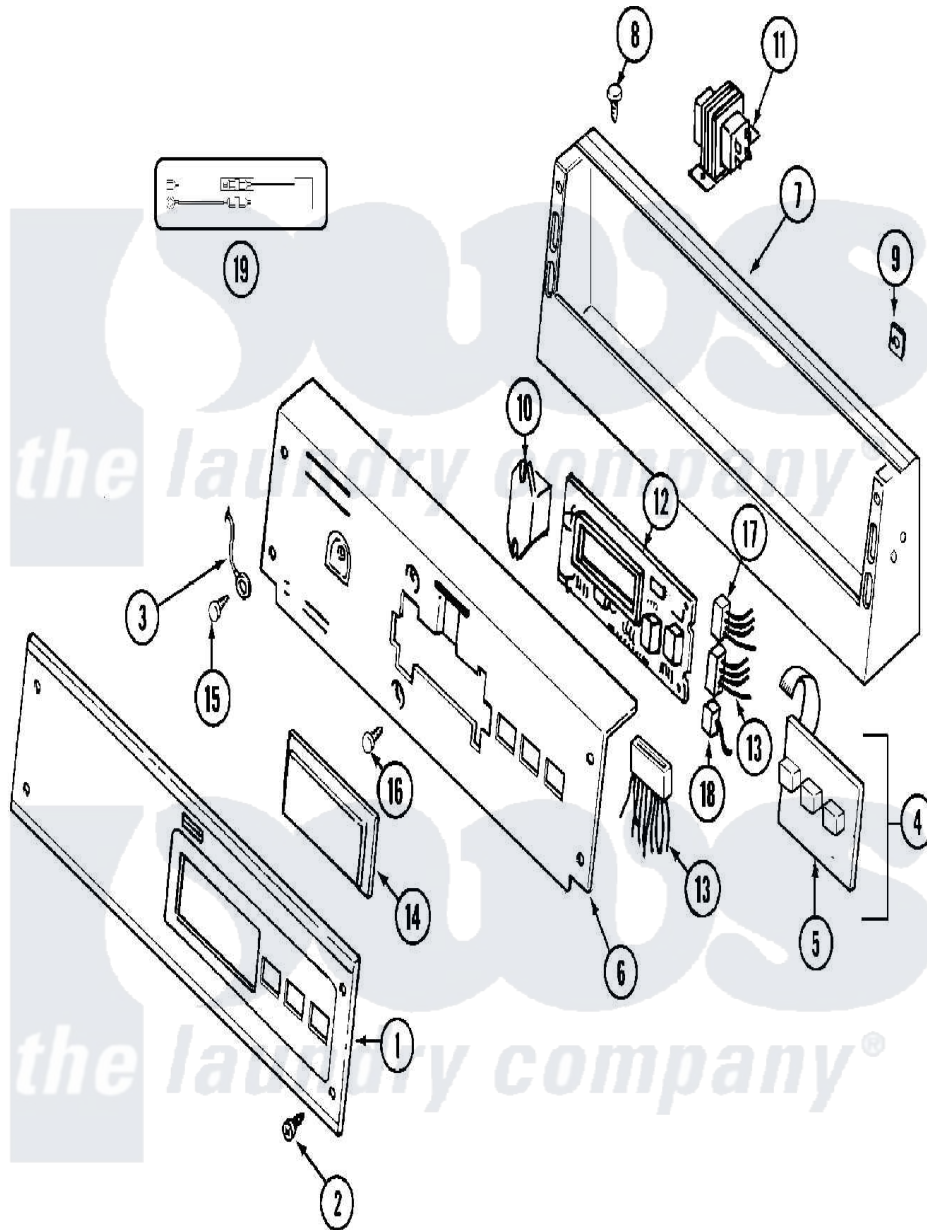

Maytag MDG10PDAAW 01 - CONTROL PANEL

Maytag [Residential Maytag MDG10PDAAW Dryer Parts](#) Parts Diagram 01 - CONTROL PANEL
 Click on the part number to view part

Item	Original Part Number	Replaced By	Status	Part Description
001	33001020			Panel, Control
002	215506			Screw, Control Panel Overlay
003	205810			Wire, Ground
"	NLA		Not Available	WIRE, GROUND
004	215527	W10140652		Screw, 6-20 X 1/2
"	306694			Backup Plate With Switch
005	215517	W10131113		Push Button
006	NLA		Not Available	PLATE, BACKUP (WHT)
007	NLA		Not Available	CONSOLE (WHT)
008	212276	W10116760		Screw
009	215003			Fastener, Panel And Bracket
010	206824	W10133335		Relay, Motor
"	212949	22001866		Screw, Relay
011	207766			Transformer
"	211294	90767		Screw, 8A X 3/8 HeX Washer Head Tapping
012	33001249			Battery, Control Board

"	912077		Locknut, Reader Harness
"	NLA	Not Available	CIRCUIT BOARD ASSEMBLY
"	NLA	Not Available	SUPPORT, BATTERY
"	Y215513		Standoff, Circuit Board
013	314531		Connector, Edgeboard
"	33001206		Wire Harness, Main
"	33001574		Wire Harness, Main
014	33001208		Cover, Display
015	211252		Screw, Ground Wire
016	215526		Screw, Circuit Board
017	206799		Optic Switch Assembly
"	NLA	Not Available	CONNECTOR, EDGEBOARD- --NA
018	208045		Harness, Wire Sensor Switch To Circuit Brd
"	22001361		Connector, Edgeboard
019	NLA	Not Available	SURGE SUPPRESSOR KIT