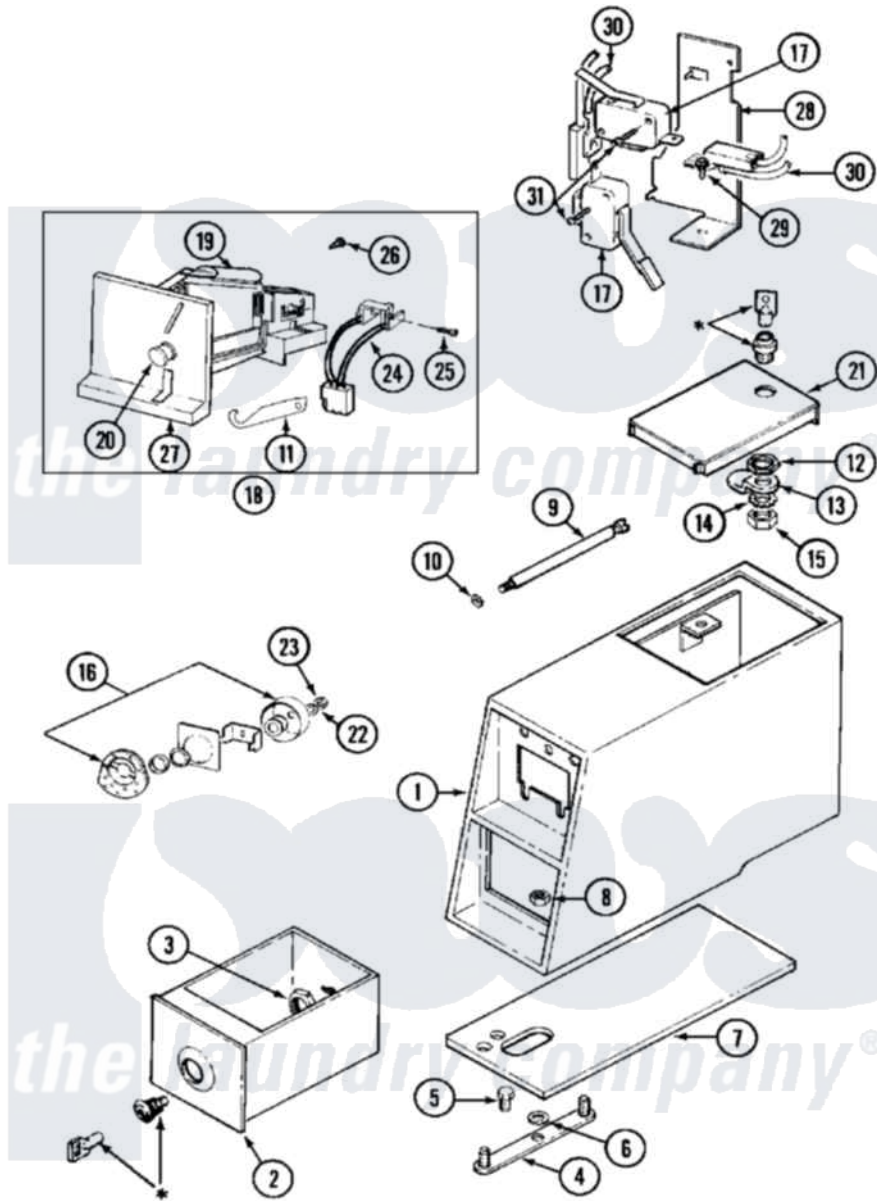

Maytag MDG10PDAAW 02 - CONTROL CENTER

* CONTACT YOUR COMMERCIAL LAUNDRY DISTRIBUTOR

Maytag [Residential Maytag MDG10PDAAW Dryer Parts](#) Parts Diagram 02 - CONTROL CENTER

[Click on the part number to view part](#)

Item	Original Part Number	Replaced By	Status	Part Description
001	207940	22001407		Case, Coin Slide
"	207940L	22001408		(ALM)
002	207912	208884		Coin Box K
"	207912L	208884		Coin Box K
003	212328	W10139762		Hex Nut, 3/4-27
004	NLA		Not Available	STRAP, MOUNTING
005	211294	90767		Screw, 8A X 3/8 HeX Washer Head Tapping
006	910309			Washer, Mounting Strap
007	214660			Gasket, Control Center
008	Y052740	62739		Nut, Lock
009	213035			Bolt, Locking
010	910181			Lockwasher, Terminal Block
011	216011			Spring, Return Button
012	212328	W10139762		Hex Nut, 3/4-27
013	213750	W10133266		Cam-Lock
014	22001354	W10177242		Hex-Nut 9/32 - 28

015	22001355		Nut, Lock Cam
016	NLA	Not Available	LOCK CAM ASSEMBLY
017	208042		Switch, Sensor
018	207948		Coin Drop Assembly
"	NLA	Not Available	(CAN.)
019	207947		Rejector, Coin
"	207949		Rejector, Coin
020	216200		Face Plate Return Button
021	204216	Not Available	DOOR, ACCESS (WHT)
"	204216L		Door, Access
022	22001354	W10177242	Hex-Nut 9/32 - 28
023	22001355		Nut, Lock Cam
024	206799		Optic Switch Assembly
025	314665		Screw, Switch Assembly
026	216068		Screw, Coin Drop
027	216010	Y208306	Kit- Mtg C
028	NLA	Not Available	BRACKET, SENSOR SWITCH
029	NLA	Not Available	SCREW, BRACKET
030	208045		Harness, Wire Sensor Switch To Circuit Brd
031	912012	3400409	Screw