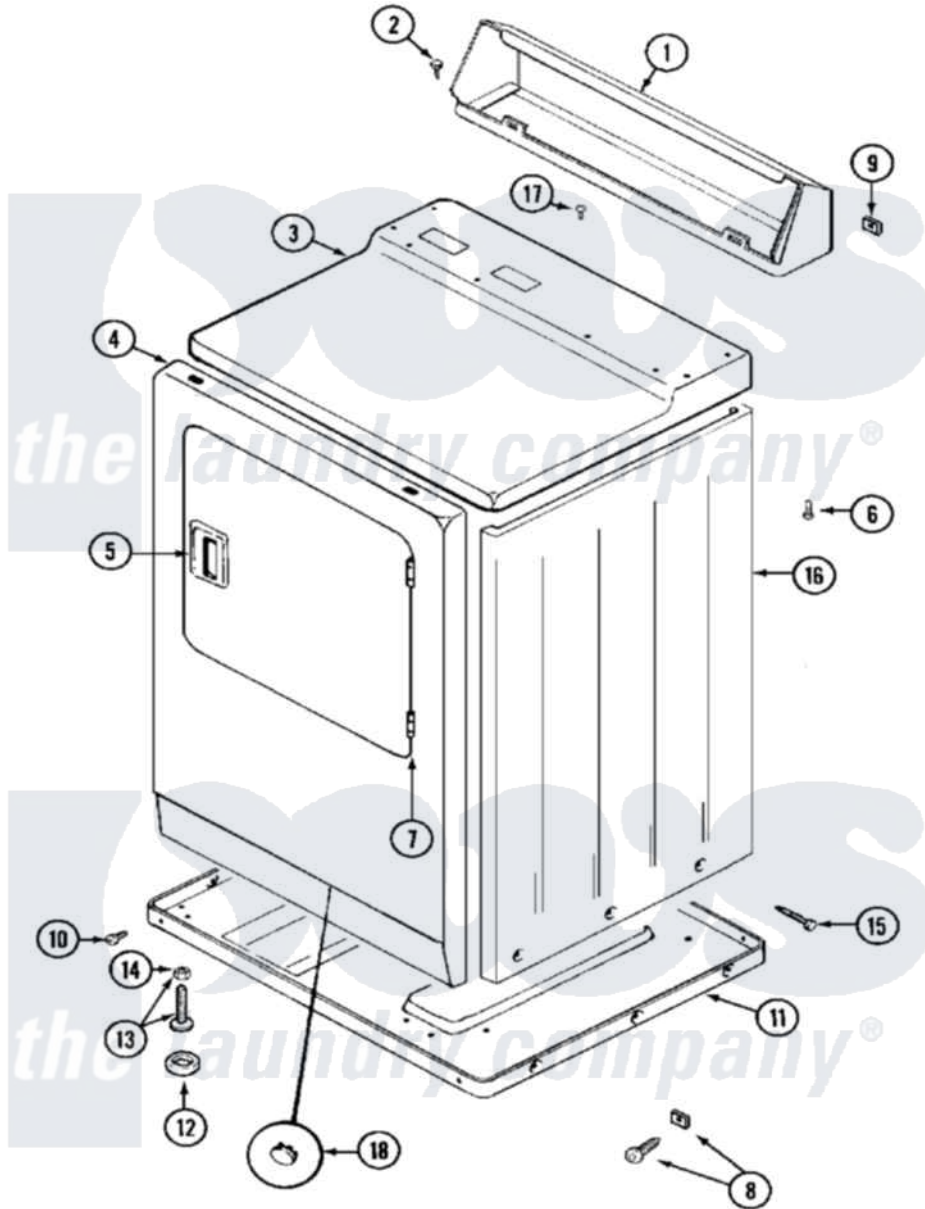

Maytag MDG10PDAAW 03 - CABINET (FRONT)

Maytag Residential Maytag MDG10PDAAW Dryer Parts Parts Diagram 03 - CABINET (FRONT)
 Click on the part number to view part

Item	Original Part Number	Replaced By	Status	Part Description
001	NLA		Not Available	CONSOLE (WHT)
002	212276	W10116760		Screw
003	33001163		Not Available	COVER, TOP (WHT)
"	33001164		Not Available	COVER, TOP (ALM)
004	NLA		Not Available	PANEL, FRONT (WHT)
005	33001241			Handle, Door
"	33001254	37001047		Handle, Door
006	214354			Screw, Top Cover To Cabnt.
007	33001230			Hinge, Door
008	204439			Screw And Fstner Assembly
009	215075			Fastener, Control Panel To Console
010	Y313561			Screw---NA
"	Y310632	1163839		Screw
011	Y303361		Not Available	BASE ASSY. (UPPER & LOWER)
012	Y314137			Foot, Rubber

013	Y305086		Adjustable Leg And Nut
014	Y052740	62739	Nut, Lock
015	213007		Xfor Cabinet See Cabinet, Back
016	NLA		Not Available
			CABINET (WHT)
017	210186	3370225	Screw
018	33001132	33002342	Plug, Sifht Hole
"	33001168		Not Available
			PLUG, SIGHT HOLE (ALM)