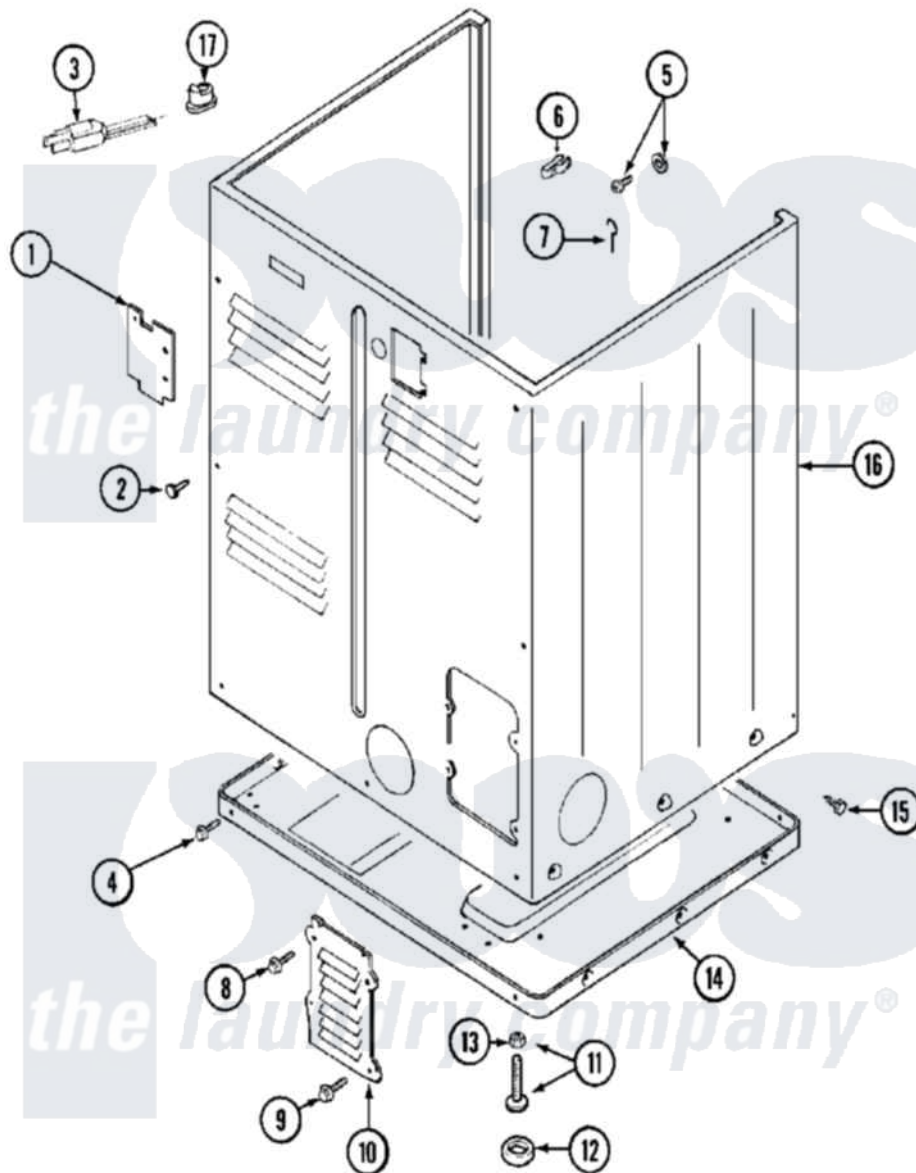

Maytag MDG10PDAAW 05 - CABINET (REAR)

Maytag [Residential Maytag MDG10PDAAW Dryer Parts](#) Parts Diagram 05 - CABINET (REAR)
 Click on the part number to view part

| Item | Original Part Number | Replaced By | Status | Part Description |
|------|-------------------------|-------------------------|---------------|---|
| 001 | Y312905 | | Not Available | COVER, TERMINAL |
| 002 | Y313561 | | | Screw---NA |
| 003 | 210186 | 3370225 | | Screw |
| " | 211294 | 90767 | | Screw, 8A X 3/8 HeX Washer Head Tapping |
| " | 33001246 | | Not Available | CORD, POWER |
| 004 | Y313561 | | | Screw---NA |
| " | Y310632 | 1163839 | | Screw |
| 005 | NLA | | Not Available | SCREW & WASHER ASSEMBLY |
| 006 | 301548 | | | Clamp, Ground Wire |
| 007 | 204807 | | | Ground Wire, Supp. Plte To Top Cover |
| 008 | Y313559 | | | Screw |
| 009 | 211294 | 90767 | | Screw, 8A X 3/8 HeX Washer Head Tapping |
| 010 | Y312951 | | Not Available | ACCESS COVER, BACK |
| 011 | Y305086 | | | Adjustable Leg And Nut |

| | | | |
|-----|-------------------------|-----------------------|--|
| 012 | Y314137 | | Foot, Rubber |
| 013 | Y052740 | 62739 | Nut, Lock |
| 014 | Y303361 | Not Available | BASE ASSY. (UPPER & LOWER) |
| 015 | 213007 | | Xfor Cabinet See Cabinet, Back |
| 016 | NLA | Not Available | CABINET (WHT) |
| 017 | 211881 | | Grommet, Cord Part Not Used- Gas Models Only |