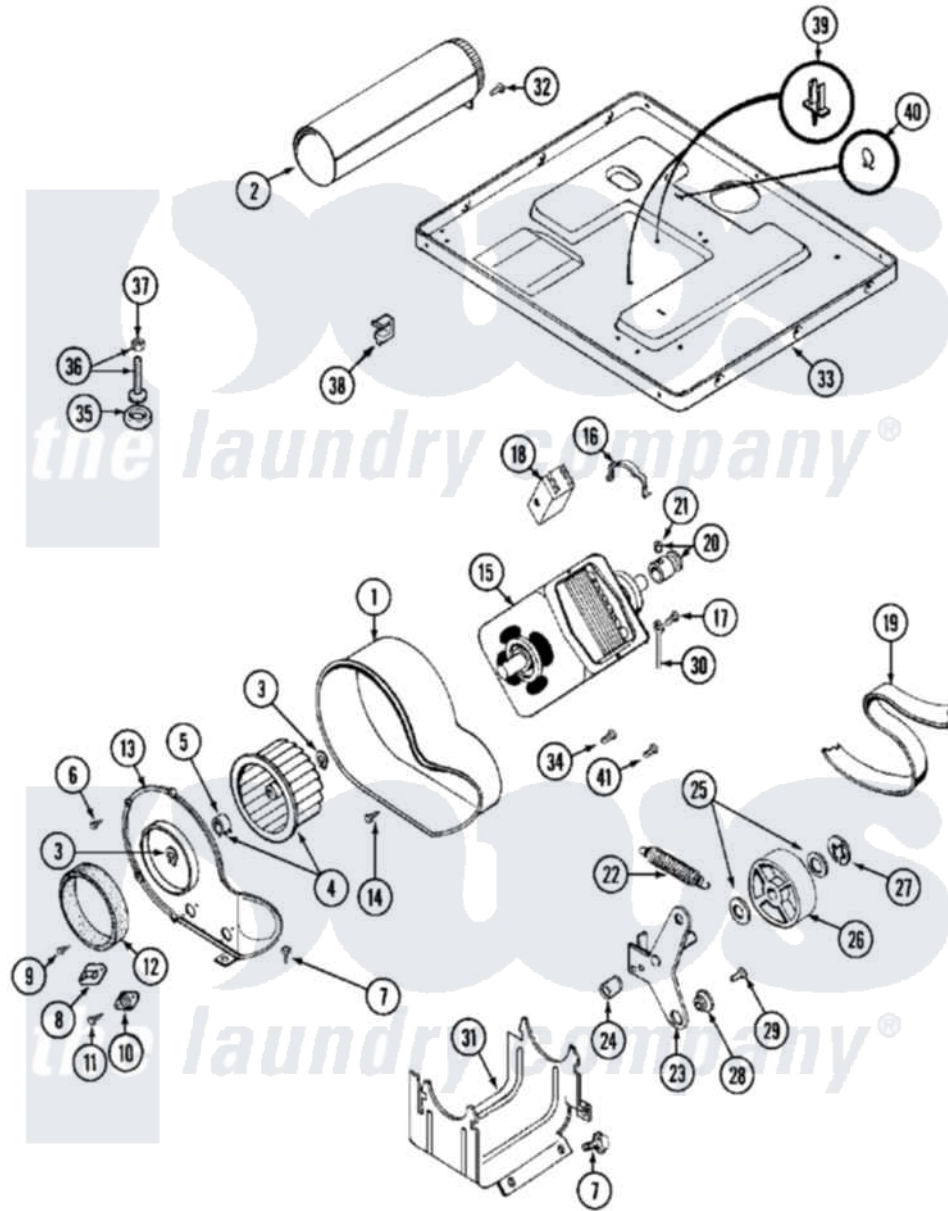

Maytag MDG10PDAAW 08 - MOTOR DRIVE

Maytag Residential Maytag MDG10PDAAW Dryer Parts Parts Diagram 08 - MOTOR DRIVE
 Click on the part number to view part

Item	Original Part Number	Replaced By	Status	Part Description
001	Y312893			Housing, Blower
002	Y303442			EXHAUST DUCT ASSEMBLY
003	410233	9703438		Ring-Retrn
004	Y303836			Blower Wheel Assembly And Clamp
005	312967			Clamp, Blower Housing
006	Y312961	W10116751		Screw
007	Y313561			Screw---NA
008	306056			Thermistor Temp. Control Part Not Used Mde/G26pc Only.
"	Y303391	33303391		Thermostat, Cycling
009	211294	90767		Screw, 8A X 3/8 HeX Washer Head Tapping
010	306604			Cut-Off, Thermal Part Not Used
011	NLA		Not Available	SCREW, THERMAL CUT-OFF
012	Y312901			Seal, Housing Cover
013	314778		Not Available	COVER, BLOWER HOUSING

014	Y310632	1163839	Screw
015	Y303358	W10410999	Motor-Drve
016	Y015825		Clip, Motor To Motor Support
017	910343	488234	Screw 8-32 X 1/4
018	306207		Not Available (PROD. No.303358-8 & No.303358-9)
"	NLA		Not Available SWITCH, MOTOR EXTERNAL START
"	Y303877		Not Available SWITCH, MOTOR EXTERNAL START No.303358-2, No.303358-4, 303358-7
"	Y303879		Switch, Motor External Start
019	Y312959		Poly "V" Belt For Tumbler
020	Y305185	6-3051850	Pulley- MO
021	Y053241		Set Screw, Motor Pulley
022	Y303945		IDLER SPRING ASSY. W/PLUG
023	Y303363	6-3033630	Idler Arm
024	Y313582	W10116756	Spacer
025	Y312527		Washer, Idler Shaft
026	Y303705	6-3037050	Pulley- ID
027	312958	354987	Ring, Retaining
028	Y312894	315772	Sleeve, Idler Arm
029	Y014874		Screw, Idler Arm And Sleeve
030	901220		Ground Wire
031	NLA		Not Available SUPPORT, MOTOR
032	Y310632	1163839	Screw
033	Y305084		Base Assembly
034	211294	90767	Screw, 8A X 3/8 HeX Washer Head Tapping
035	Y314137		Foot, Rubber
036	Y305086		Adjustable Leg And Nut
037	Y052740	62739	Nut, Lock
038	Y310376		Clip, Door Switch Harness
039	315471	22003298	Retainer, Wire
040	410490		Spring, Retainer Wire Harness
041	Y312961	W10116751	Screw