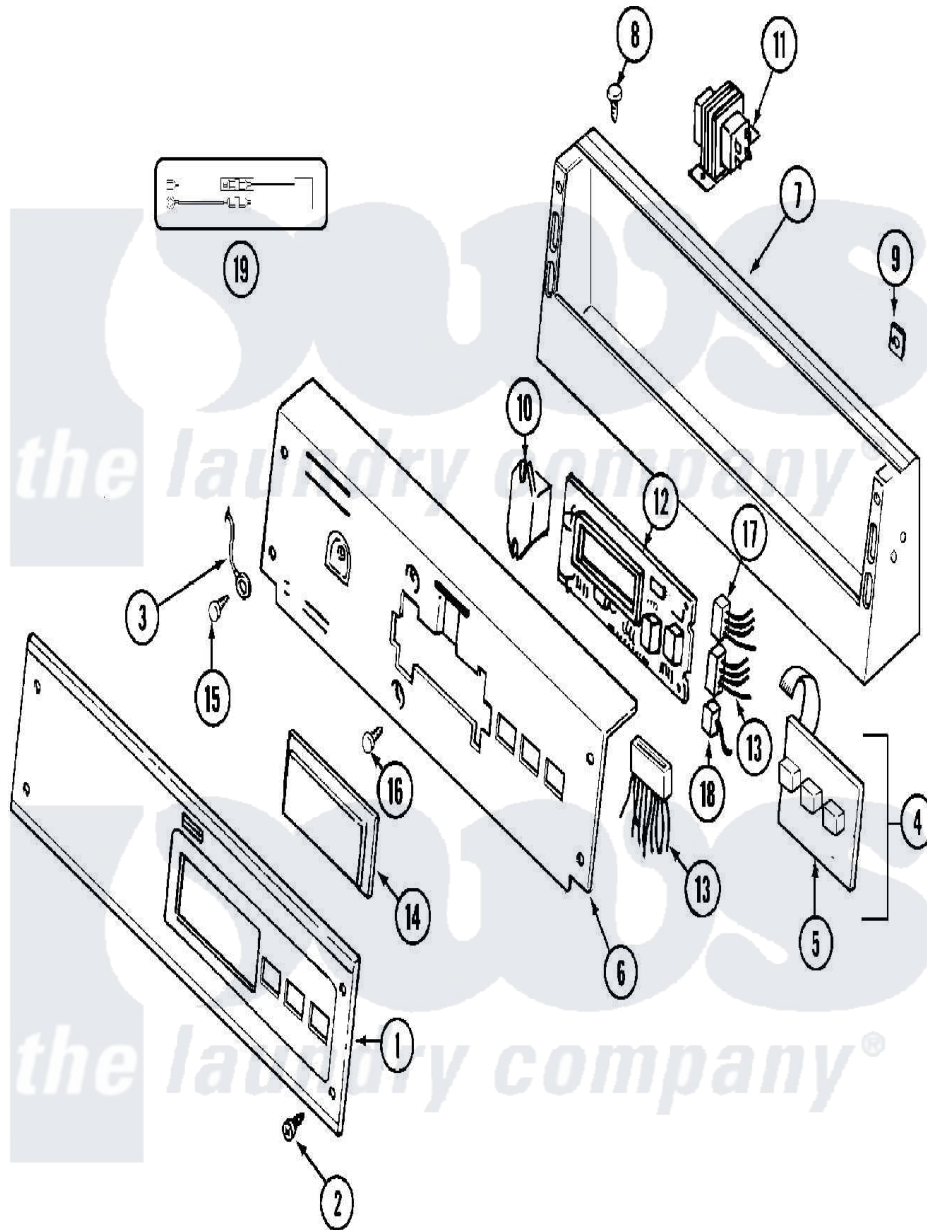

Maytag MDG10PDABL 01 - CONTROL PANEL

Maytag [Residential Maytag MDG10PDABL Dryer Parts](#) Parts Diagram 01 - CONTROL PANEL
 Click on the part number to view part

Item	Original Part Number	Replaced By	Status	Part Description
001	33001020			Panel, Control
002	215506			Screw, Control Panel Overlay
003	205810			Wire, Ground
"	NLA		Not Available	WIRE, GROUND
004	215527	W10140652		Screw, 6-20 X 1/2
"	306694			Backup Plate With Switch
005	215517	W10131113		Push Button
006	NLA		Not Available	PLATE, BACKUP (WHT)
007	NLA		Not Available	CONSOLE (WHT)
008	212276	W10116760		Screw
009	215003			Fastener, Panel And Bracket
010	206824	W10133335		Relay, Motor
"	212949	22001866		Screw, Relay
011	207766			Transformer
"	211294	90767		Screw, 8A X 3/8 HeX Washer Head Tapping
012	33001249			Battery, Control Board

"	912077		Locknut, Reader Harness
"	NLA	Not Available	CIRCUIT BOARD ASSEMBLY
"	NLA	Not Available	SUPPORT, BATTERY
"	Y215513		Standoff, Circuit Board
013	314531		Connector, Edgeboard
"	33001206		Wire Harness, Main
"	33001574		Wire Harness, Main
014	33001208		Cover, Display
015	211252		Screw, Ground Wire
016	215526		Screw, Circuit Board
017	206799		Optic Switch Assembly
"	NLA	Not Available	CONNECTOR, EDGEBOARD- --NA
018	208045		Harness, Wire Sensor Switch To Circuit Brd
"	22001361		Connector, Edgeboard
019	NLA	Not Available	SURGE SUPPRESSOR KIT