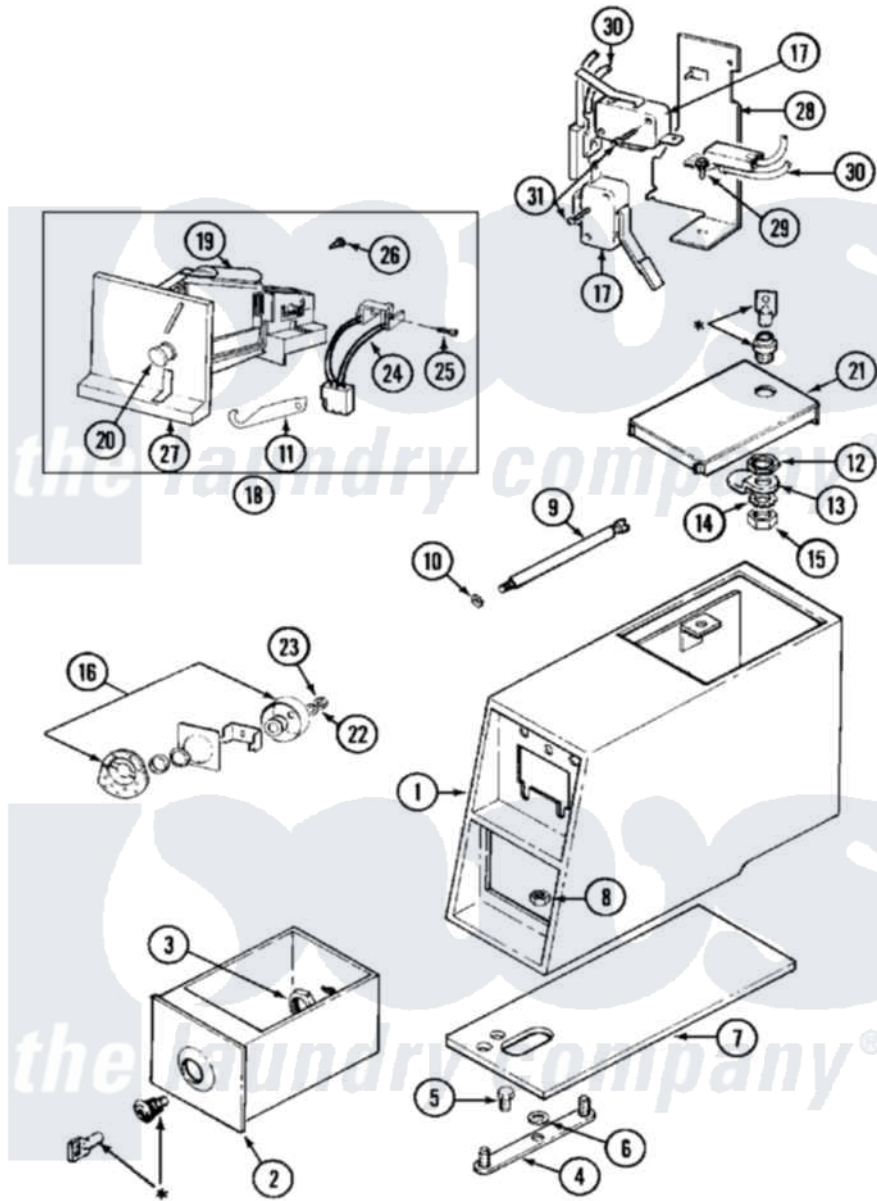

Maytag MDG10PDABL 02 - CONTROL CENTER

* CONTACT YOUR COMMERCIAL LAUNDRY DISTRIBUTOR

Maytag [Residential Maytag MDG10PDABL Dryer Parts](#) Parts Diagram 02 - CONTROL CENTER

[Click on the part number to view part](#)

Item	Original Part Number	Replaced By	Status	Part Description
001	207940	22001407		Case, Coin Slide
"	207940L	22001408		(ALM)
002	207912	208884		Coin Box K
"	207912L	208884		Coin Box K
003	212328	W10139762		Hex Nut, 3/4-27
004	NLA		Not Available	STRAP, MOUNTING
005	211294	90767		Screw, 8A X 3/8 HeX Washer Head Tapping
006	910309			Washer, Mounting Strap
007	214660			Gasket, Control Center
008	Y052740	62739		Nut, Lock
009	213035			Bolt, Locking
010	910181			Lockwasher, Terminal Block
011	216011			Spring, Return Button
012	212328	W10139762		Hex Nut, 3/4-27
013	213750	W10133266		Cam-Lock
014	22001354	W10177242		Hex-Nut 9/32 - 28

015	22001355		Nut, Lock Cam
016	NLA	Not Available	LOCK CAM ASSEMBLY
017	208042		Switch, Sensor
018	207948		Coin Drop Assembly
"	NLA	Not Available	(CAN.)
019	207947		Rejector, Coin
"	207949		Rejector, Coin
020	216200		Face Plate Return Button
021	204216	Not Available	DOOR, ACCESS (WHT)
"	204216L		Door, Access
022	22001354	W10177242	Hex-Nut 9/32 - 28
023	22001355		Nut, Lock Cam
024	206799		Optic Switch Assembly
025	314665		Screw, Switch Assembly
026	216068		Screw, Coin Drop
027	216010	Y208306	Kit- Mtg C
028	NLA	Not Available	BRACKET, SENSOR SWITCH
029	NLA	Not Available	SCREW, BRACKET
030	208045		Harness, Wire Sensor Switch To Circuit Brd
031	912012	3400409	Screw