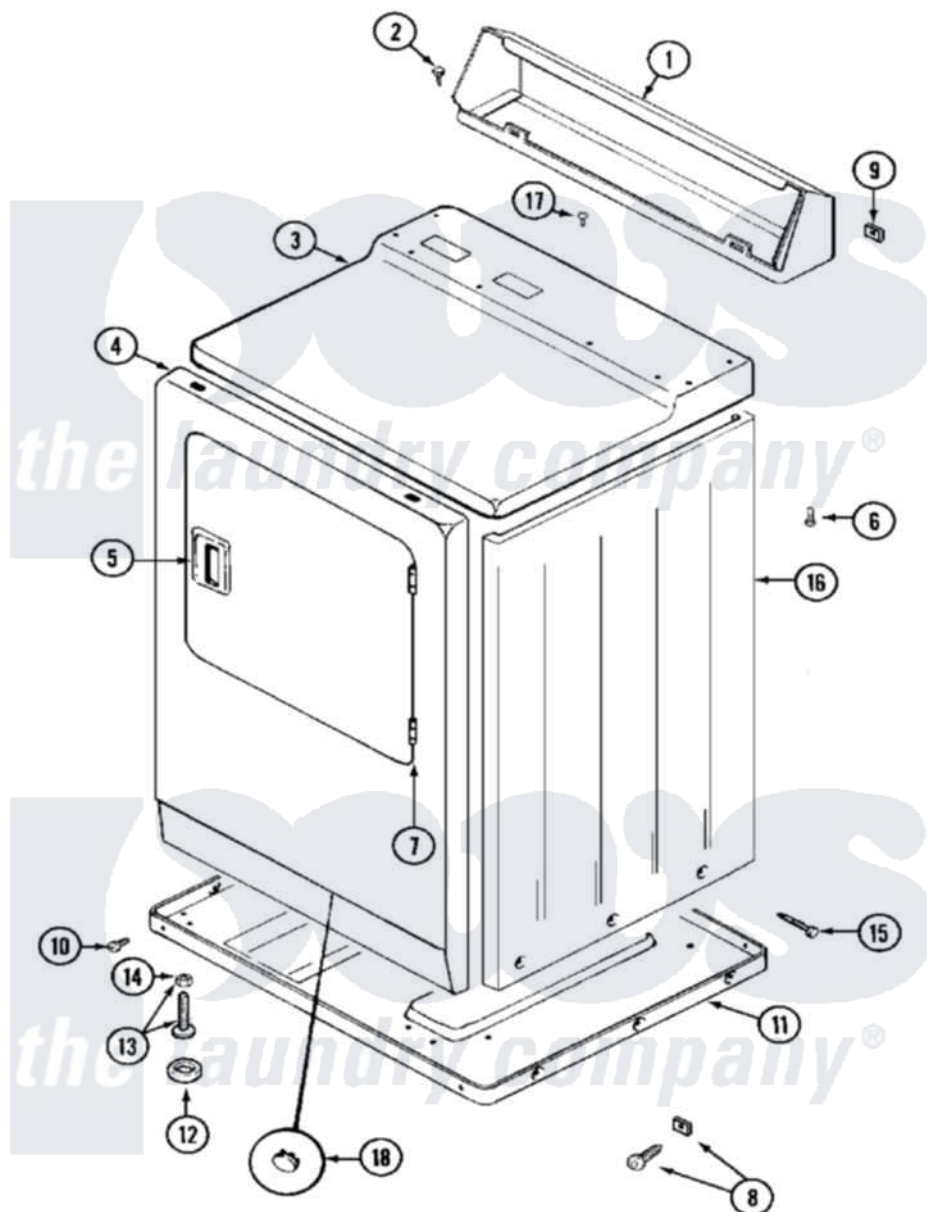

Maytag MDG10PDABL 03 - CABINET (FRONT)

Maytag [Residential Maytag MDG10PDABL Dryer Parts](#) Parts Diagram 03 - CABINET (FRONT)
 Click on the part number to view part

Item	Original Part Number	Replaced By	Status	Part Description
001	NLA		Not Available	CONSOLE (WHT)
002	212276	W10116760		Screw
003	33001163		Not Available	COVER, TOP (WHT)
"	33001164		Not Available	COVER, TOP (ALM)
004	NLA		Not Available	PANEL, FRONT (WHT)
005	33001241			Handle, Door
"	33001254	37001047		Handle, Door
006	214354			Screw, Top Cover To Cabnt.
007	33001230			Hinge, Door
008	204439			Screw And Fstner Assembly
009	215075			Fastener, Control Panel To Console
010	Y313561			Screw---NA
"	Y310632	1163839		Screw
011	Y303361		Not Available	BASE ASSY. (UPPER & LOWER)
012	Y314137			Foot, Rubber

013	Y305086		Adjustable Leg And Nut	
014	Y052740	62739	Nut, Lock	
015	213007		Xfor Cabinet See Cabinet, Back	
016	NLA		Not Available	CABINET (WHT)
017	210186	3370225		Screw
018	33001132	33002342		Plug, Sifht Hole
"	33001168		Not Available	PLUG, SIGHT HOLE (ALM)