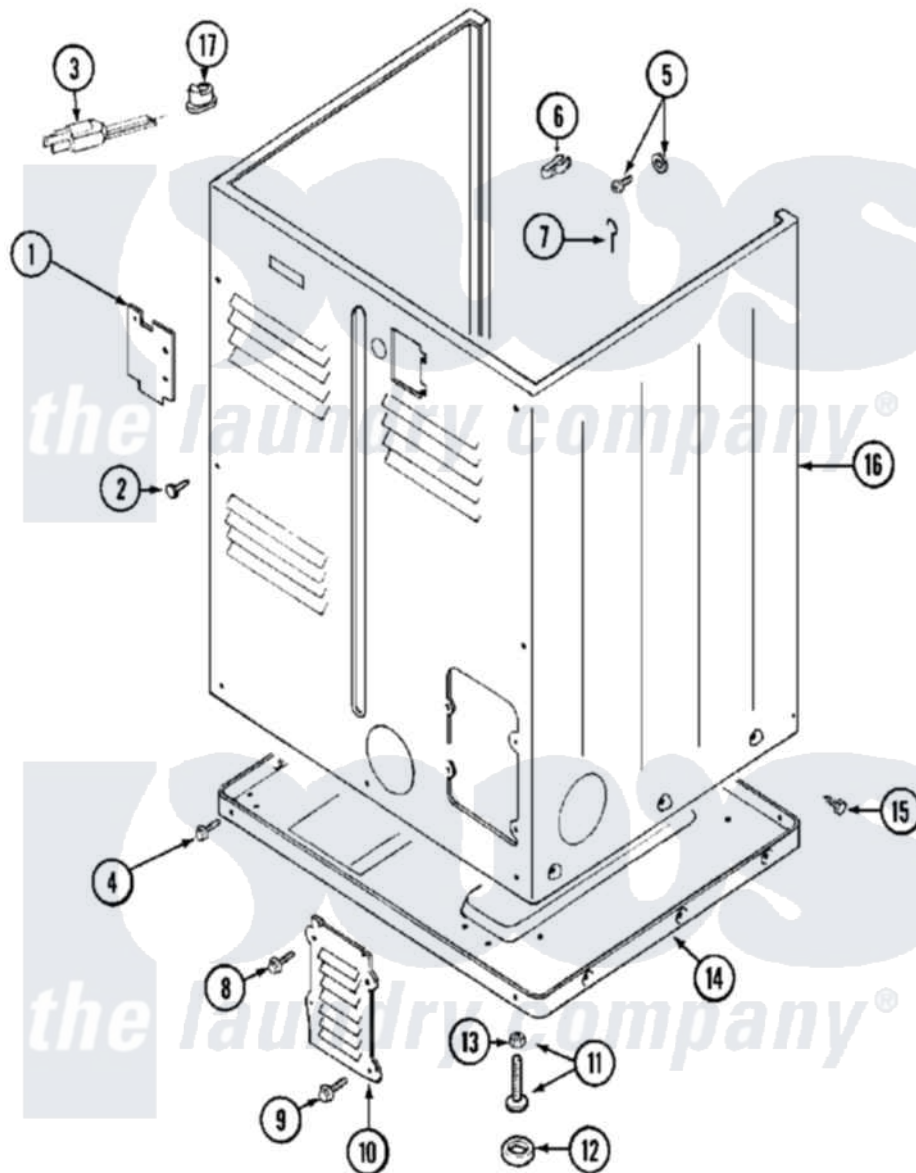

Maytag MDG10PDABL 05 - CABINET (REAR)

Maytag Residential Maytag MDG10PDABL Dryer Parts Parts Diagram 05 - CABINET (REAR)
 Click on the part number to view part

Item	Original Part Number	Replaced By	Status	Part Description
001	Y312905		Not Available	COVER, TERMINAL
002	Y313561			Screw---NA
003	210186	3370225		Screw
"	211294	90767		Screw, 8A X 3/8 HeX Washer Head Tapping
"	33001246		Not Available	CORD, POWER
004	Y313561			Screw---NA
"	Y310632	1163839		Screw
005	NLA		Not Available	SCREW & WASHER ASSEMBLY
006	301548			Clamp, Ground Wire
007	204807			Ground Wire, Supp. Plte To Top Cover
008	Y313559			Screw
009	211294	90767		Screw, 8A X 3/8 HeX Washer Head Tapping
010	Y312951		Not Available	ACCESS COVER, BACK
011	Y305086			Adjustable Leg And Nut

012	Y314137		Foot, Rubber
013	Y052740	62739	Nut, Lock
014	Y303361	Not Available	BASE ASSY. (UPPER & LOWER)
015	213007		Xfor Cabinet See Cabinet, Back
016	NLA	Not Available	CABINET (WHT)
017	211881		Grommet, Cord Part Not Used- Gas Models Only