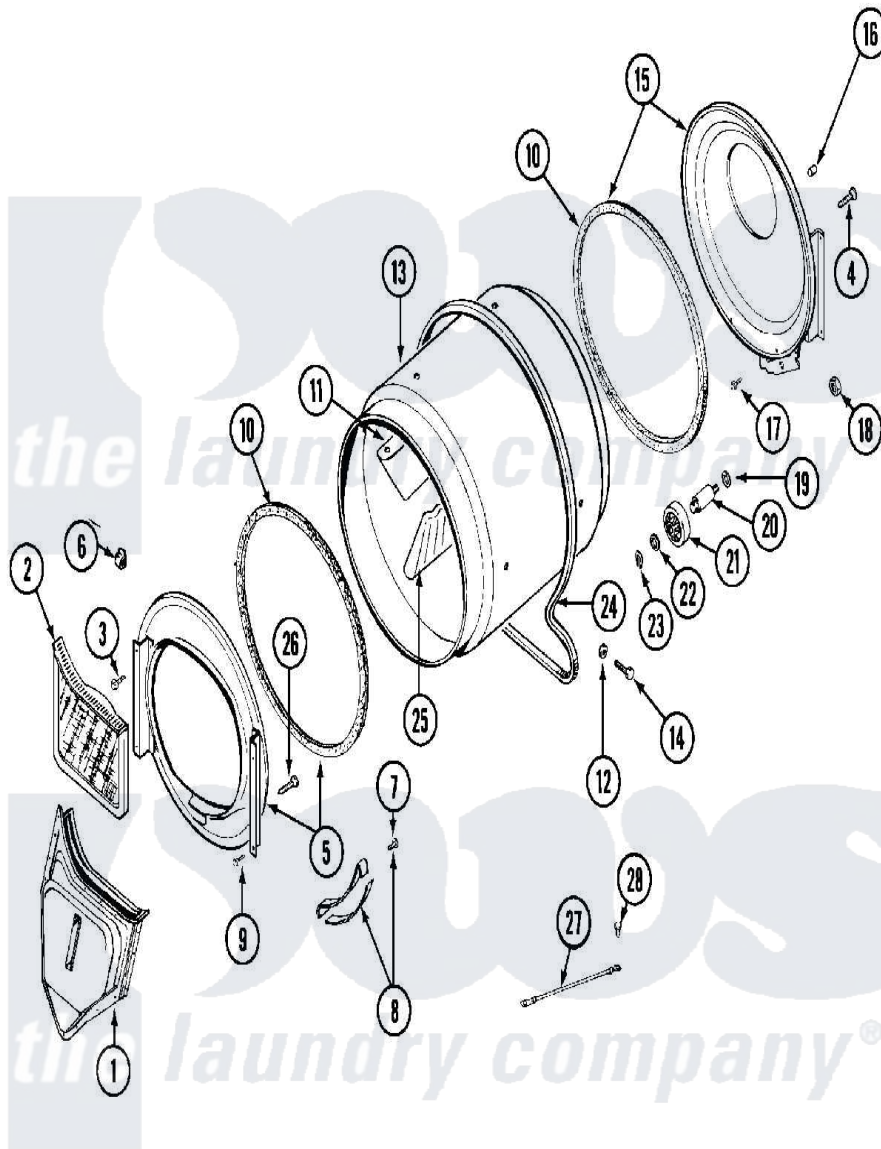

Maytag MDG10PDABL 06 - TUMBLER

Maytag [Residential Maytag MDG10PDABL Dryer Parts](#) Parts Diagram 06 - TUMBLER
 Click on the part number to view part

Item	Original Part Number	Replaced By	Status	Part Description
001	33001016			Outlet Duct Assembly
002	33001170	33002970		Lint Filte
003	NLA		Not Available	SCREW, TUMBLER SUPPORT
004	Y313561			Screw---NA
005	33001179			Front, Tumbler
006	Y310376			Clip, Door Switch Harness
007	210720			Rivet, Bearing To Tumbler Frnt
008	306508			Tumbler Bearing Kit ---W
009	Y310632	1163839		Screw
010	314820			Seal, Tumbler
011	33001012			Baffle
012	314158			Washer, Baffle To Tumbler
013	33001108		Not Available	DRYER TUMBLER, W/O BAFFLES
014	Y310759			Screw, Tumbler Baffles
015	33001178			Back, Tumbler

016	NLA	Not Available	COVER, THREAD
017	Y310632	1163839	Screw
018	312538	33001443	Nut, Hex
019	Y313347	312535	Washer, Vault Mounting Brk.
020	Y312948	6-3129480	Shaft- Tumbler
021	Y303373	12001541	Drum Roller/Washer Assembly--W
022	312535		Washer, Vault Mounting Brk.
023	410233	9703438	Ring-Retrn
024	Y312959		Poly "V" Belt For Tumbler
025	33001004		Baffle, Tall
026	Y314110	33002917	Screw, No.10-16
027	901220		Ground Wire
028	910343	488234	Screw 8-32 X 1/4