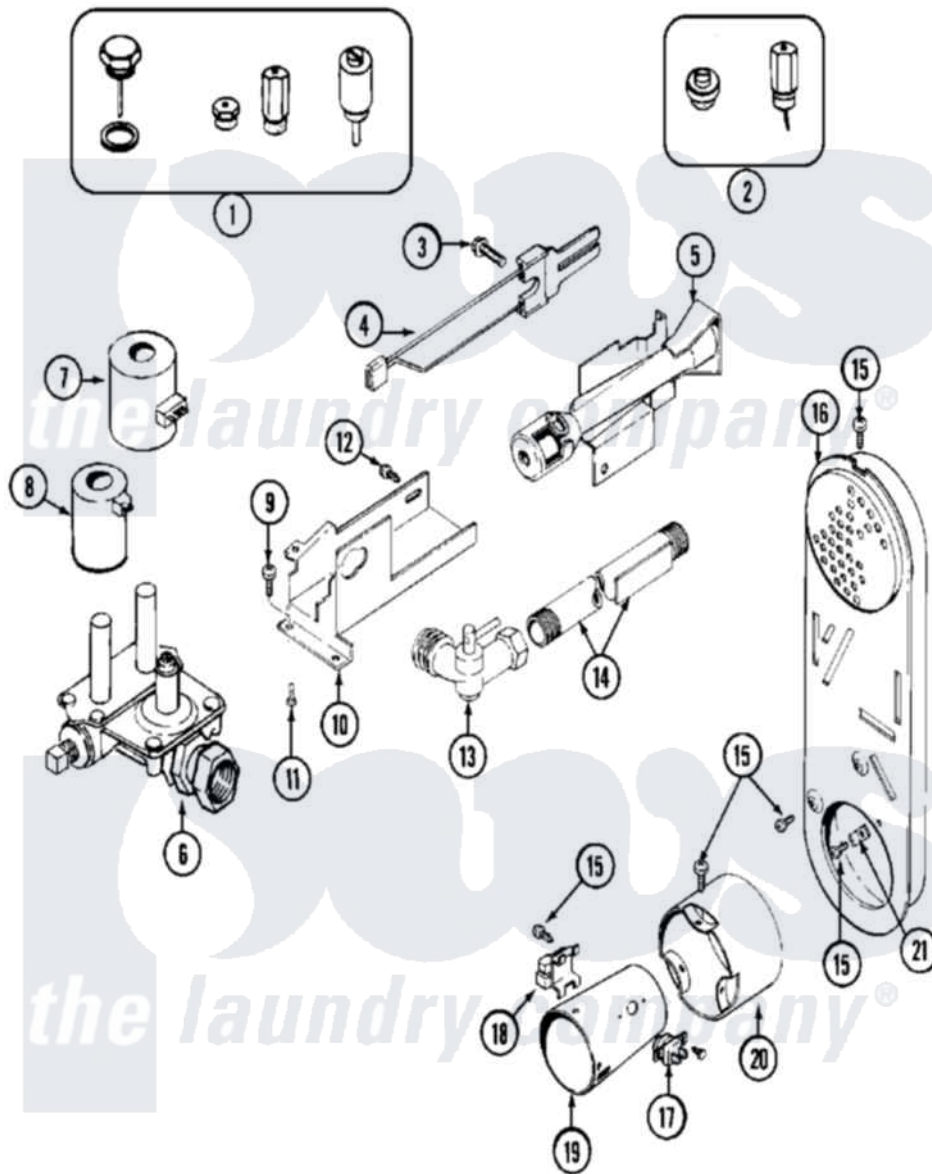

Maytag MDG10PDABL 07 - GAS VALVE

Maytag [Residential Maytag MDG10PDABL Dryer Parts](#) Parts Diagram 07 - GAS VALVE
 Click on the part number to view part

Item	Original Part Number	Replaced By	Status	Part Description
001	Y308378	W10402145		LP Gas Con
002	Y308377		Not Available	CONVERSION KIT (LP TO NATURAL)
003	304971			Screw Note: Screw, Igniter
004	304970	4391996		Ignitor
005	33001247	33002793		Burner Assembly
006	308345			Valve, Gas
007	306106			Coil, Holding And Booster-W
008	306105	694540		Coil, 60 Hz
009	Y313561			Screw----NA
010	314566			Gas Control Bracket
011	Y313559			Screw
012	314082	90767		Screw, 8A X 3/8 HeX Washer Head Tapping
"	314568	Y313559		Screw
013	Y303349			Angle Shut-Off, Gas Valve Pipe And Bracket Assembly

014	Y303383	33001735	Series 18 Not Needed Use Vavle
015	211294	90767	Screw, 8A X 3/8 HeX Washer Head Tapping
016	Y308504		Not Available INLET DUCT ASSEMBLY
017	305169		Thermostat, Hi-Limit Gas
018	Y303377	338906	Radiant, Sensor
019	Y308548		Combustion Cone Assembly
020	Y303841		Cone, Extension
021	Y312890		Retainer, Heater Chamber