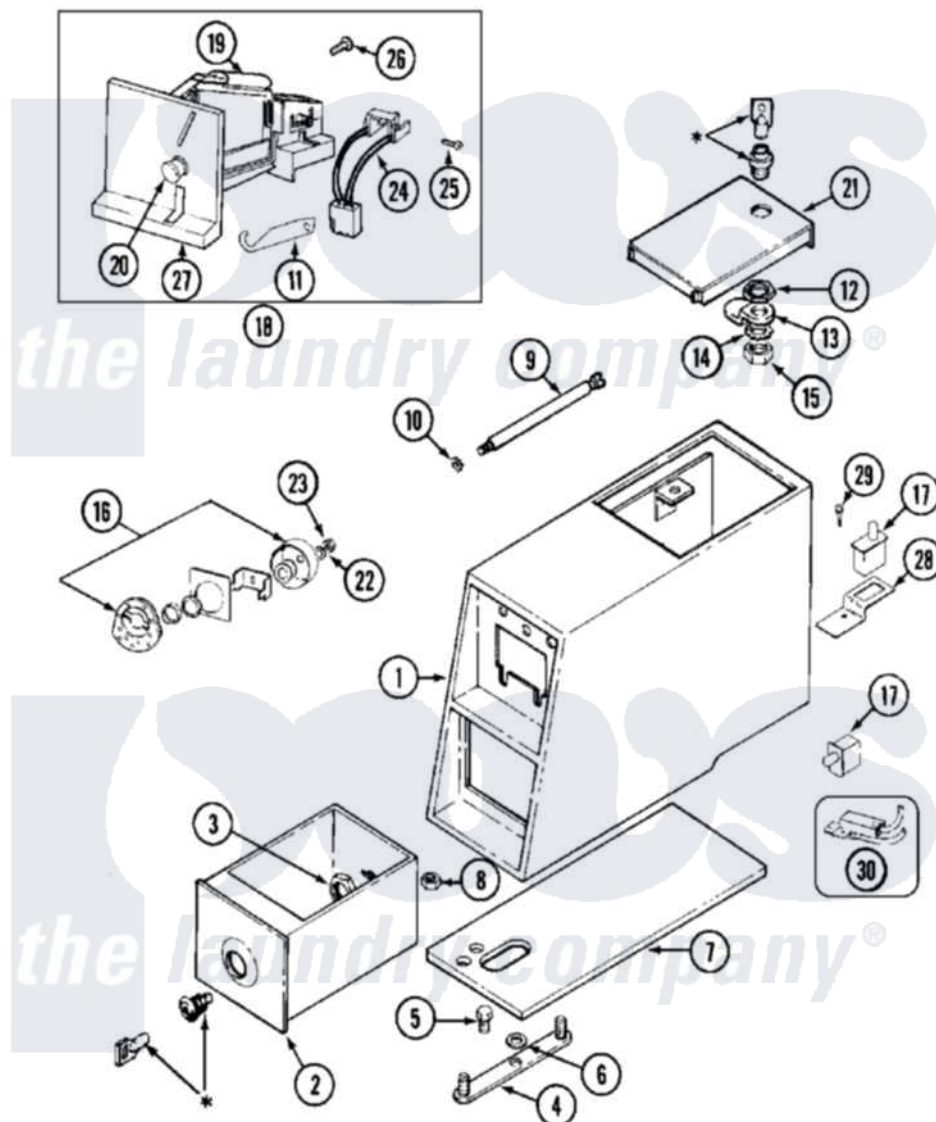

**Maytag MDG10PDABL 09 - CONTROL CNTR (SERIAL SUFFIX KB & AFTER)**

**\*CONTACT YOUR COMMERCIAL LAUNDRY DISTRIBUTOR**

Maytag [Residential Maytag MDG10PDABL Dryer Parts](#) Parts Diagram 09 - CONTROL CNTR (SERIAL SUFFIX KB & AFTER)

[Click on the part number to view part](#)

Item	Original Part Number	Replaced By	Status	Part Description
001	<a href="#">22001407</a>			Case, Coin Slide
"	<a href="#">22001408</a>			(ALM)
002	207912	<a href="#">208884</a>		Coin Box K
"	207912L	<a href="#">208884</a>		Coin Box K
003	212328	<a href="#">W10139762</a>		Hex Nut, 3/4-27
004	NLA		Not Available	STRAP, MOUNTING
005	211294	<a href="#">90767</a>		Screw, 8A X 3/8 HeX Washer Head Tapping
006	<a href="#">910309</a>			Washer, Mounting Strap
007	<a href="#">214660</a>			Gasket, Control Center
008	Y052740	<a href="#">62739</a>		Nut, Lock
009	<a href="#">213035</a>			Bolt, Locking
010	<a href="#">910181</a>			Lockwasher, Terminal Block
011	<a href="#">216011</a>			Spring, Return Button
012	212328	<a href="#">W10139762</a>		Hex Nut, 3/4-27