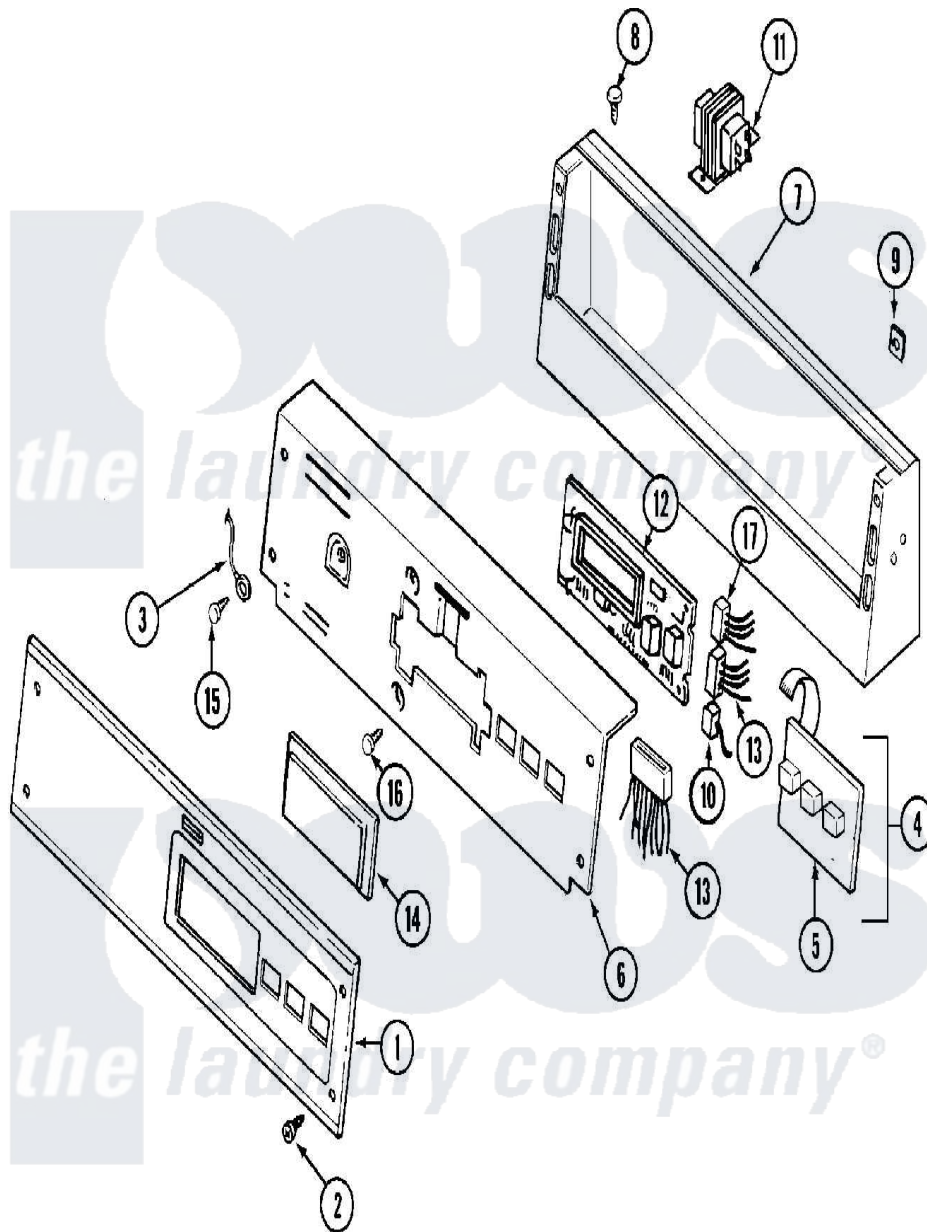

Maytag MDG10PDEGL 01 - CONTROL PANEL

Maytag [Residential Maytag MDG10PDEGL Dryer Parts](#) Parts Diagram 01 - CONTROL PANEL
 Click on the part number to view part

Item	Original Part Number	Replaced By	Status	Part Description
001	33001020			Panel, Control
002	215506			Screw, Control Panel Overlay
003	205810			Wire, Ground
004	215527	W10140652		Screw, 6-20 X 1/2
"	306694			Backup Plate With Switch
005	215517	W10131113		Push Button
006	NLA		Not Available	PLATE, BACKUP (WHT)
007	NLA		Not Available	CONSOLE (WHT)
008	212276	W10116760		Screw
009	215003			Fastener, Panel And Bracket
010	208045			Harness, Wire Sensor Switch To Circuit Brd
"	22001361			Connector, Edgeboard
011	207766			Transformer
"	211294	90767		Screw, 8A X 3/8 HeX Washer Head Tapping
012	33001249			Battery, Control Board

"	912077		Locknut, Reader Harness
"	NLA	Not Available	BOARD, CONTROL
"	NLA	Not Available	SUPPORT, BATTERY
"	Y215513		Standoff, Circuit Board
013	314531		Connector, Edgeboard
"	33001283		Wire Harness, Main
"	33001428		Wire Harness, Main
014	33001208		Cover, Display
015	211252		Screw, Ground Wire
016	215526		Screw, Circuit Board
017	206799		Optic Switch Assembly
"	NLA	Not Available	CONNECTOR, EDGEBOARD- --NA