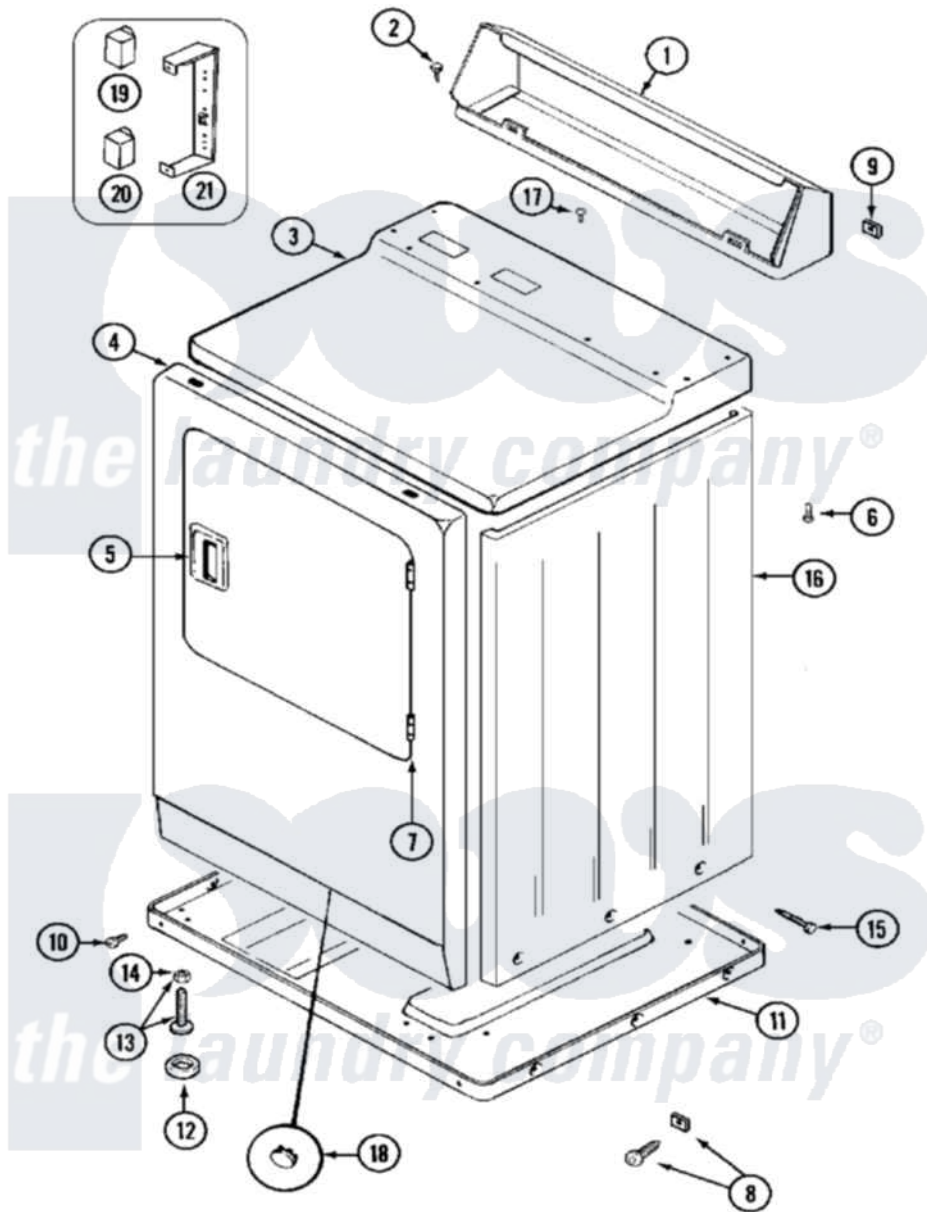

Maytag MDG10PDEGL 03 - CABINET-FRONT

Maytag Residential Maytag MDG10PDEGL Dryer Parts Parts Diagram 03 - CABINET-FRONT
 Click on the part number to view part

Item	Original Part Number	Replaced By	Status	Part Description
001	NLA		Not Available	CONSOLE (WHT)
002	212276	W10116760		Screw
003	33001163		Not Available	COVER, TOP (WHT)
"	33001164		Not Available	COVER, TOP (ALM)
004	NLA		Not Available	PANEL, FRONT (WHT)
005	33001241			Handle, Door
"	33001254	37001047		Handle, Door
006	214354			Screw, Top Cover To Cabnt.
007	33001230			Hinge, Door
008	204439			Screw And Fstner Assembly
009	215075			Fastener, Control Panel To Console
010	Y313561			Screw---NA
"	Y310632	1163839		Screw
011	Y303361		Not Available	BASE ASSY. (UPPER & LOWER)
012	Y314137			Foot, Rubber

013	Y305086		Adjustable Leg And Nut
014	Y052740	62739	Nut, Lock
015	213007		Xfor Cabinet See Cabinet, Back
016	NLA		Not Available
			CABINET (WHT)
017	210186	3370225	Screw
018	33001132	33002342	Plug, Sifht Hole
"	33001168		Not Available
			PLUG, SIGHT HOLE (ALM)
019	206421		Relay, Motor Reversing
020	306398		Relay, Heater
021	212949	22001866	Screw, Relay
"	Y313561		Screw---NA
"	314627		Bracket, Relays
"	Y251119	3177991	Screw
"	Y310632	1163839	Screw