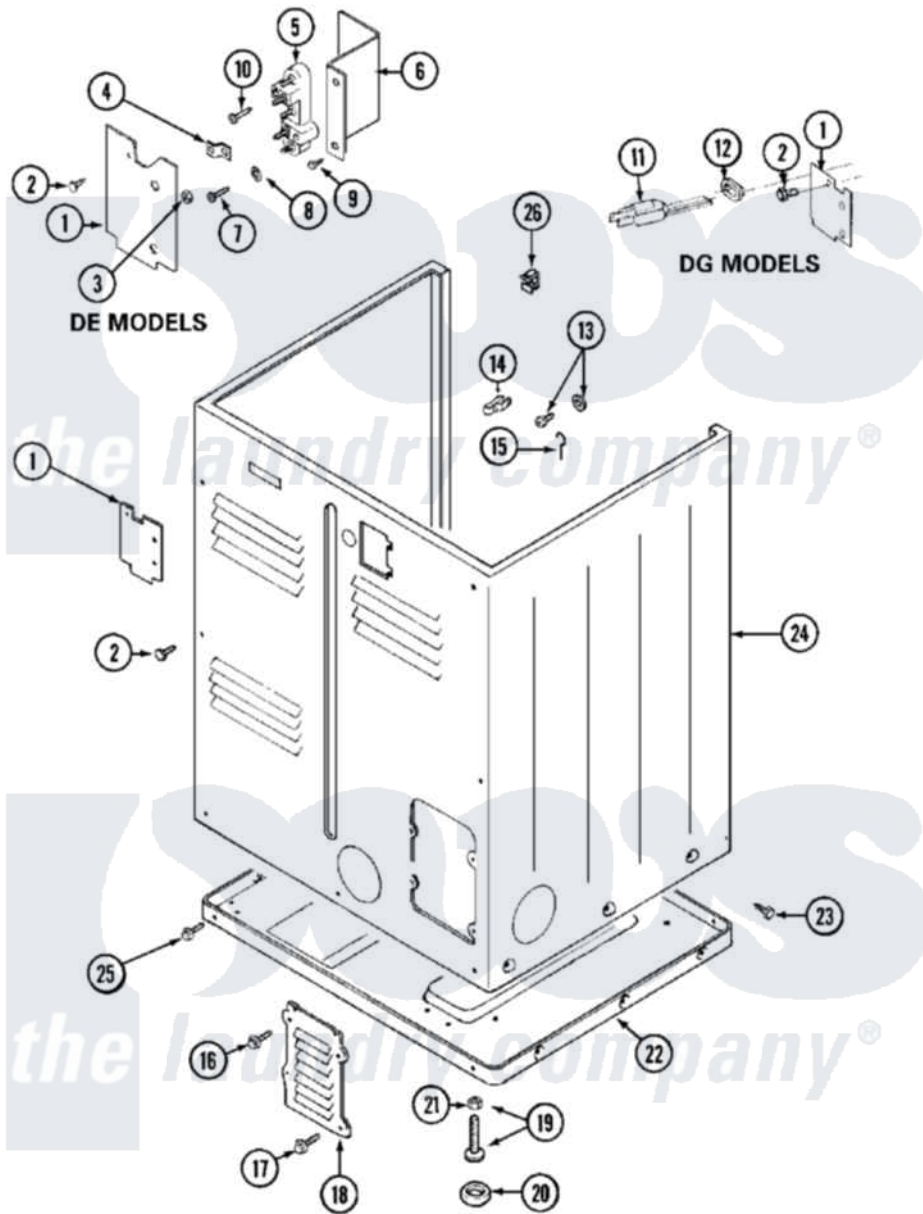

Maytag MDG10PDEGL 05 - CABINET-REAR

Maytag Residential Maytag MDG10PDEGL Dryer Parts Parts Diagram 05 - CABINET-REAR
 Click on the part number to view part

Item	Original Part Number	Replaced By	Status	Part Description
001	Y312905		Not Available	COVER, TERMINAL
002	Y313561			Screw----NA
003	311484	112432		Nut
004	Y312184			Strap, Grounding
005	400008			Block, Terminal
006	Y312904			Bracket, Terminal Block
007	Y312209	W10001200		Screw
008	910181			Lockwasher, Terminal Block
"	Y311270			Washer, Terminal Block
009	Y310632	1163839		Screw
010	NLA		Not Available	SCREW, GROUND STRAP
011	308966		Not Available	CORD, POWER (EXPORT)
012	216183			Grommet, Cord Export
013	NLA		Not Available	SCREW & WASHER ASSEMBLY
014	301548			Clamp, Ground Wire
				Ground Wire, Supp. Blt To

015	204807		Ground wire, Supp. Pile to Top Cover
016	Y313559		Screw
017	211294	90767	Screw, 8A X 3/8 HeX Washer Head Tapping
018	Y312951	Not Available	ACCESS COVER, BACK
019	Y305086		Adjustable Leg And Nut
020	Y314137		Foot, Rubber
021	Y052740	62739	Nut, Lock
022	Y303361	Not Available	BASE ASSY. (UPPER & LOWER)
023	213007		Xfor Cabinet See Cabinet, Back
024	NLA	Not Available	CABINET (WHT)
025	Y313561		Screw----NA
"	Y310632	1163839	Screw
026	Y310376		Clip, Door Switch Harness