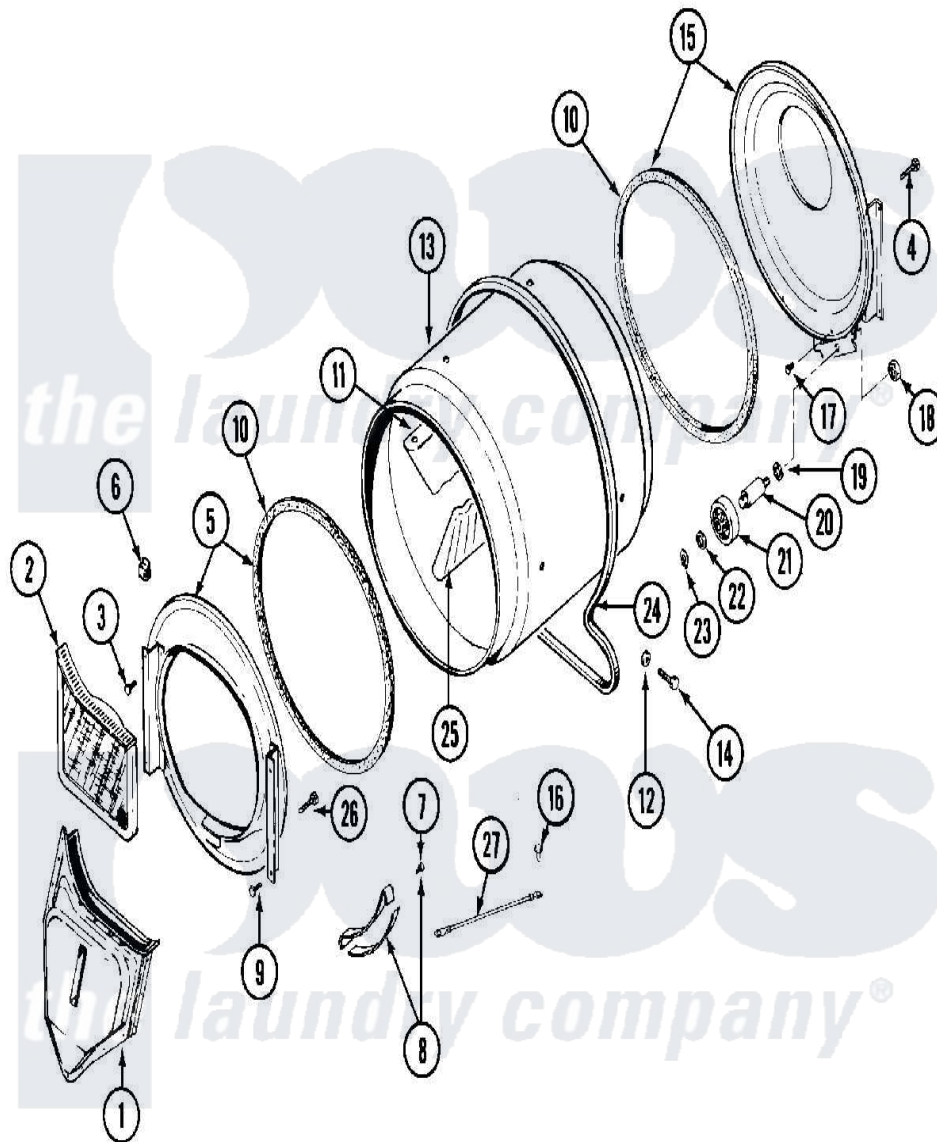

Maytag MDG10PDEGL 06 - TUMBLER

Maytag [Residential Maytag MDG10PDEGL Dryer Parts](#) Parts Diagram 06 - TUMBLER
 Click on the part number to view part

Item	Original Part Number	Replaced By	Status	Part Description
001	33001016			Outlet Duct Assembly
002	33001170	33002970		Lint Filte
003	NLA		Not Available	SCREW, TUMBLER SUPPORT
004	Y313561			Screw---NA
005	33001179			Front, Tumbler
006	Y310376			Clip, Door Switch Harness
007	210720			Rivet, Bearing To Tumbler Frnt
008	306508			Tumbler Bearing Kit ---W
009	Y310632	1163839		Screw
010	314820			Seal, Tumbler
011	33001012			Baffle
012	314158			Washer, Baffle To Tumbler
013	33001108		Not Available	DRYER TUMBLER, W/O BAFFLES
014	Y310759			Screw, Tumbler Baffles
015	33001178			Back, Tumbler

016	910343	488234	Screw 8-32 X 1/4
017	Y310632	1163839	Screw
018	312538	33001443	Nut, Hex
019	Y313347	312535	Washer, Vault Mounting Brk.
020	Y312948	6-3129480	Shaft- Tumbler
021	Y303373	12001541	Drum Roller/Washer Assembly--W
022	312535		Washer, Vault Mounting Brk.
023	410233	9703438	Ring-Retrn
024	Y312959		Poly "V" Belt For Tumbler
025	33001004		Baffle, Tall
026	Y314110	33002917	Screw, No.10-16
027	901220		Ground Wire