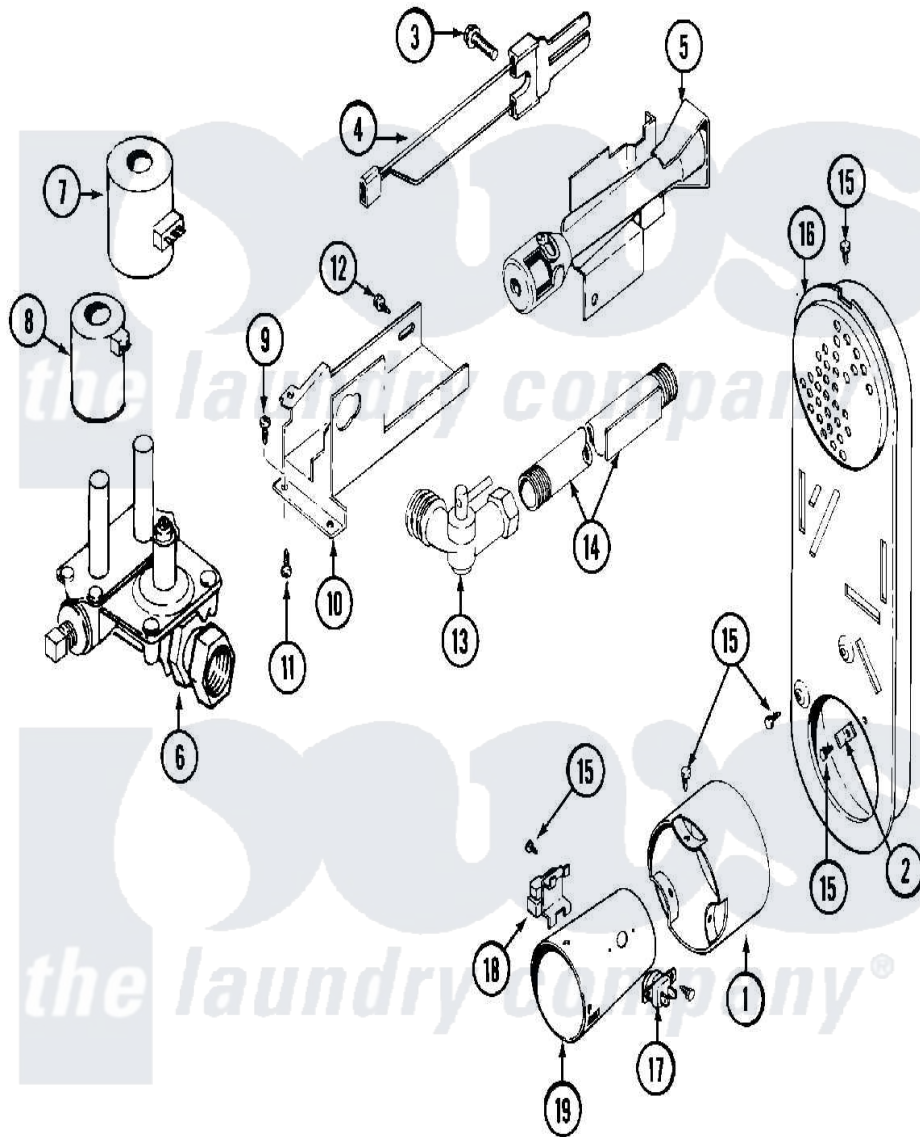

# Maytag MDG10PDEGL 07 - GAS VALVE

Maytag [Residential Maytag MDG10PDEGL Dryer Parts](#) Parts Diagram 07 - GAS VALVE  
 Click on the part number to view part

Item	Original Part Number	Replaced By	Status	Part Description
001	NLA		Not Available	EXTENSION, CONE (W/SCREWS)
002	<a href="#">Y312890</a>			Retainer, Heater Chamber
003	<a href="#">304971</a>			Screw Note: Screw, Ignitor
004	304970	<a href="#">4391996</a>		Ignitor
005	33001247	<a href="#">33002793</a>		Burner Assembly
006	<a href="#">307927</a>			Valve, Gas
007	<a href="#">Y307931</a>			Coil, Holding And Booster
008	<a href="#">307930</a>			Coil, Secondary
009	<a href="#">Y313561</a>			Screw----NA
010	<a href="#">314566</a>			Gas Control Bracket
011	<a href="#">Y313559</a>			Screw
012	314082	<a href="#">90767</a>		Screw, 8A X 3/8 HeX Washer Head Tapping
"	314568	<a href="#">Y313559</a>		Screw
013	<a href="#">Y303349</a>			Angle Shut-Off, Gas Valve Pipe And Bracket Assembly

014	Y303383	<a href="#">33001735</a>	Series 18 Not Needed Use Vavle
015	211294	<a href="#">90767</a>	Screw, 8A X 3/8 HeX Washer Head Tapping
016	Y308504	Not Available	INLET DUCT ASSEMBLY
017	<a href="#">303395</a>		Thermostat, Hi-Limit
018	Y303377	<a href="#">338906</a>	Radiant, Sensor
019	<a href="#">Y308549</a>		Combustion Cone Assembly