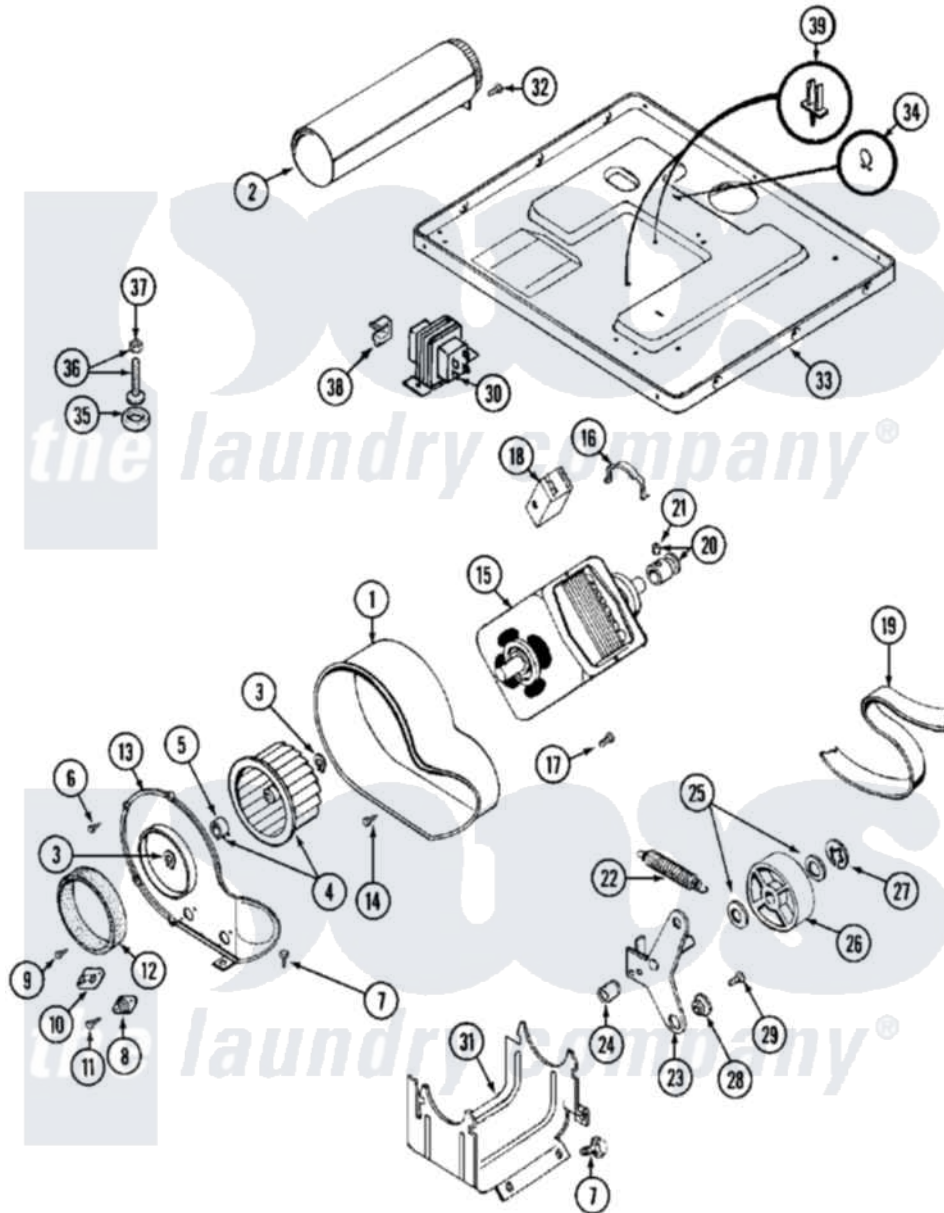

# Maytag MDG10PDEGL 08 - MOTOR DRIVE

Maytag [Residential Maytag MDG10PDEGL Dryer Parts](#) Parts Diagram 08 - MOTOR DRIVE  
 Click on the part number to view part

Item	Original Part Number	Replaced By	Status	Part Description
001	<a href="#">Y312893</a>			Housing, Blower
002	Y303442			EXHAUST DUCT ASSEMBLY
003	410233	<a href="#">9703438</a>		Ring-Retrn
004	<a href="#">Y303836</a>			Blower Wheel Assembly And Clamp
005	<a href="#">312967</a>			Clamp, Blower Housing
006	Y312961	<a href="#">W10116751</a>		Screw
007	<a href="#">Y313561</a>			Screw---NA
008	<a href="#">306056</a>			Thermistor Temp. Control Part Not Used Mde/G26pc Only.
"	Y303391	<a href="#">33303391</a>		Thermostat, Cycling
009	211294	<a href="#">90767</a>		Screw, 8A X 3/8 HeX Washer Head Tapping
010	<a href="#">306604</a>			Cut-Off, Thermal Part Not Used
011	NLA		Not Available	SCREW, THERMAL CUT-OFF
012	<a href="#">Y312901</a>			Seal, Housing Cover
013	314778		Not Available	COVER, BLOWER HOUSING