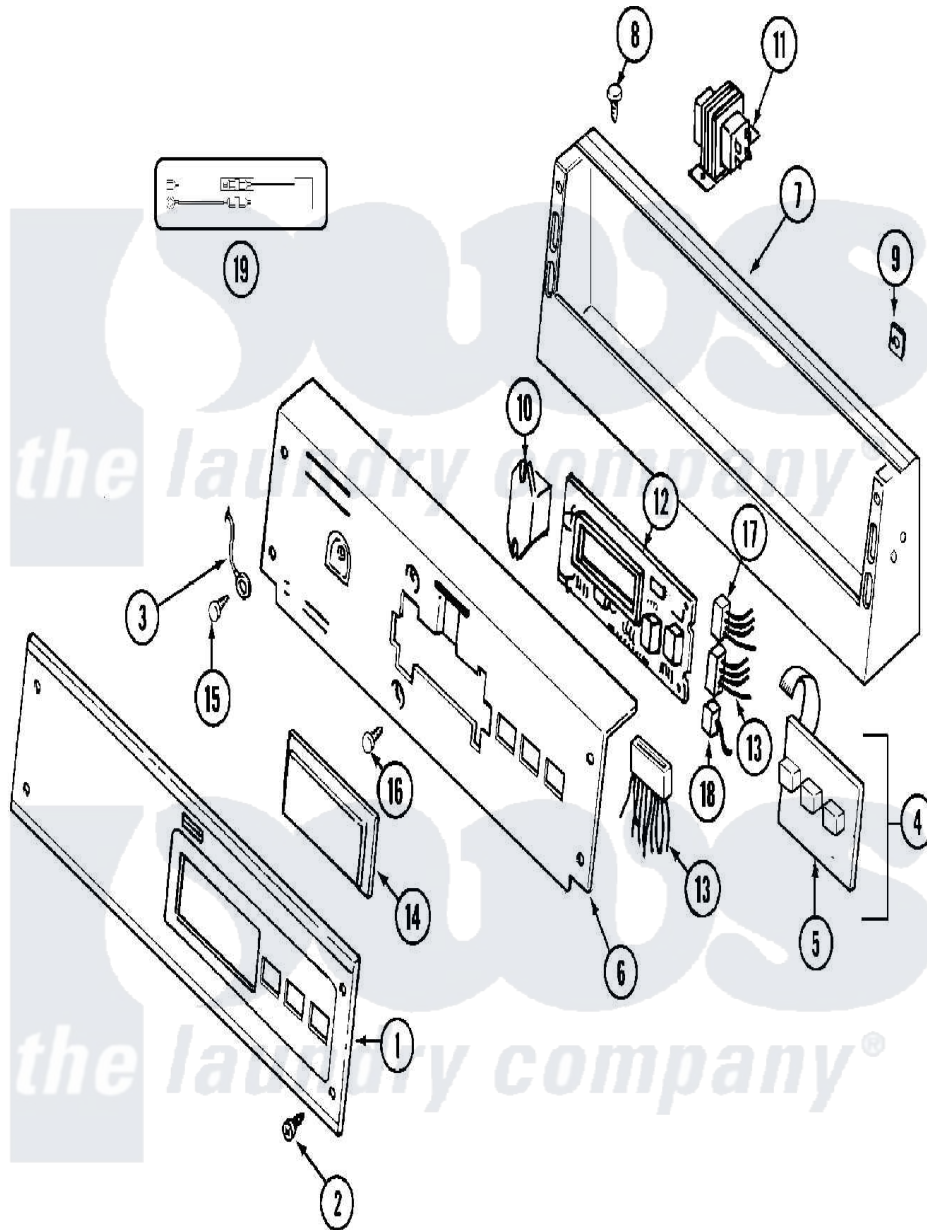

# Maytag MDG10PSABW 01 - CONTROL PANEL

Maytag [Residential Maytag MDG10PSABW Dryer Parts](#) Parts Diagram 01 - CONTROL PANEL  
 Click on the part number to view part

Item	Original Part Number	Replaced By	Status	Part Description
001	<a href="#">33001020</a>			Panel, Control
002	<a href="#">215506</a>			Screw, Control Panel Overlay
003	<a href="#">205810</a>			Wire, Ground
"	NLA		Not Available	WIRE, GROUND
004	215527	<a href="#">W10140652</a>		Screw, 6-20 X 1/2
"	<a href="#">306694</a>			Backup Plate With Switch
005	215517	<a href="#">W10131113</a>		Push Button
006	NLA		Not Available	PLATE, BACKUP (WHT)
007	NLA		Not Available	CONSOLE (WHT)
008	212276	<a href="#">W10116760</a>		Screw
009	<a href="#">215003</a>			Fastener, Panel And Bracket
010	206824	<a href="#">W10133335</a>		Relay, Motor
"	212949	<a href="#">22001866</a>		Screw, Relay
011	<a href="#">207766</a>			Transformer
"	211294	<a href="#">90767</a>		Screw, 8A X 3/8 HeX Washer Head Tapping
012	<a href="#">33001249</a>			Battery, Control Board

"	<a href="#">912077</a>		Locknut, Reader Harness
"	NLA	Not Available	BOARD, CONTROL
"	NLA	Not Available	SUPPORT, BATTERY
"	<a href="#">Y215513</a>		Standoff, Circuit Board
013	<a href="#">311155</a>		Ground Wire And Clamp
"	<a href="#">314531</a>		Connector, Edgeboard
"	<a href="#">33001206</a>		Wire Harness, Main
"	<a href="#">33001574</a>		Wire Harness, Main
"	NLA	Not Available	WIRE HARNESS, MAIN
014	<a href="#">33001208</a>		Cover, Display
015	<a href="#">211252</a>		Screw, Ground Wire
016	<a href="#">215526</a>		Screw, Circuit Board
017	<a href="#">206799</a>		Optic Switch Assembly
"	NLA	Not Available	CONNECTOR, EDGEBOARD
018	<a href="#">208045</a>		Harness, Wire Sensor Switch To Circuit Brd
"	<a href="#">22001361</a>		Connector, Edgeboard
019	NLA	Not Available	SURGE SUPPRESSOR KIT