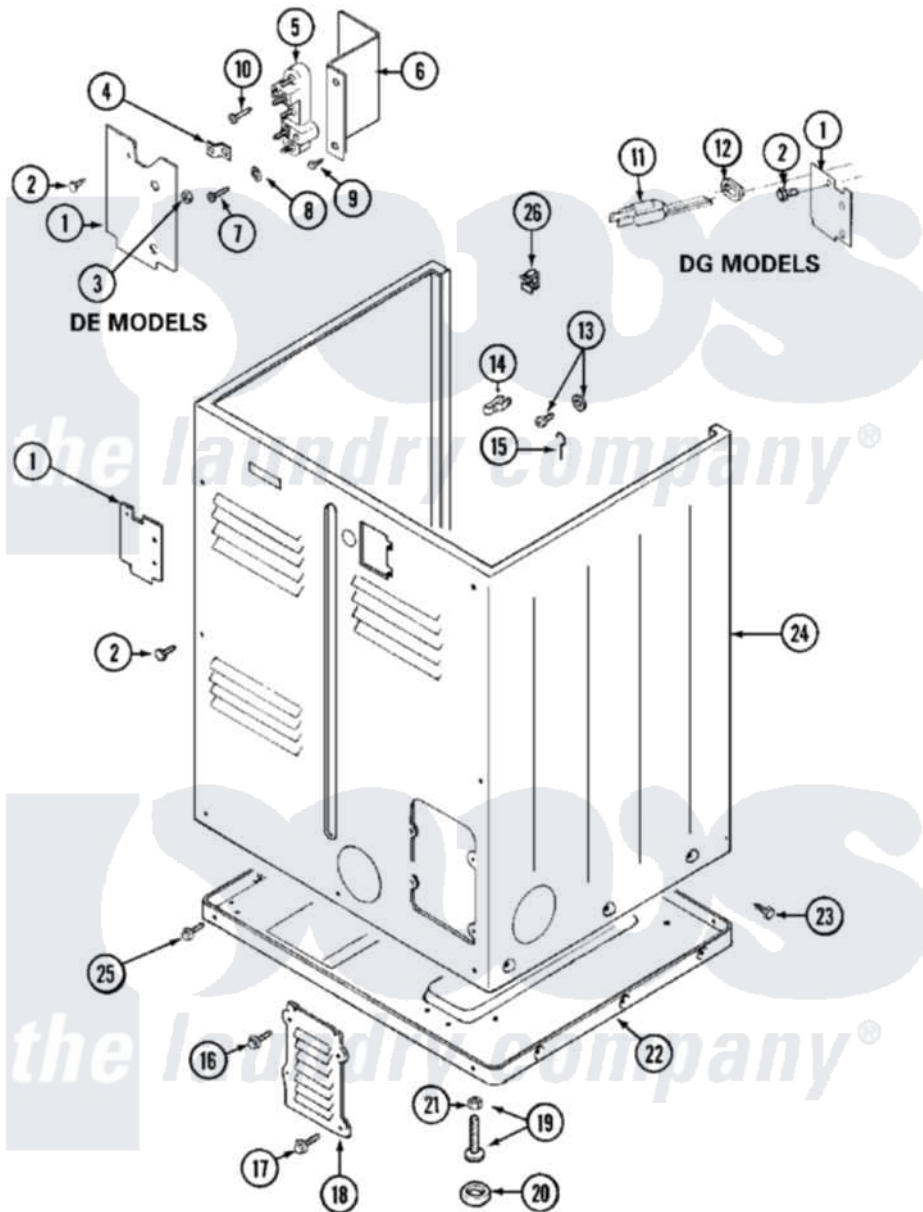

Maytag MDG10PSABW 07 - CABINET-REAR

Maytag Residential Maytag MDG10PSABW Dryer Parts Parts Diagram 07 - CABINET-REAR
 Click on the part number to view part

Item	Original Part Number	Replaced By	Status	Part Description
001	Y312905		Not Available	COVER, TERMINAL
002	Y313561			Screw----NA
003	311484	112432		Nut
004	Y312184			Strap, Grounding
005	400008			Block, Terminal
006	Y312904			Bracket, Terminal Block
007	Y312209	W10001200		Screw
008	Y311270			Washer, Terminal Block
009	Y310632	1163839		Screw
010	NLA		Not Available	SCREW, GROUND STRAP
011	305168	33002916		Power Cord, Canadian 240V
"	33001246		Not Available	CORD, POWER
012	211881			Grommet, Cord Part Not Used- Gas Models Only
013	NLA		Not Available	SCREW & WASHER ASSEMBLY
014	301548			Clamp, Ground Wire

015	204807		Ground Wire, Supp. Plite To Top Cover
016	Y313559		Screw
017	211294	90767	Screw, 8A X 3/8 HeX Washer Head Tapping
018	Y312951	Not Available	ACCESS COVER, BACK
019	Y305086		Adjustable Leg And Nut
020	Y314137		Foot, Rubber
021	Y052740	62739	Nut, Lock
022	Y303361	Not Available	BASE ASSY. (UPPER & LOWER)
023	213007		Xfor Cabinet See Cabinet, Back
024	NLA	Not Available	CABINET (WHT)
025	Y313561		Screw----NA
"	Y310632	1163839	Screw
026	Y310376		Clip, Door Switch Harness