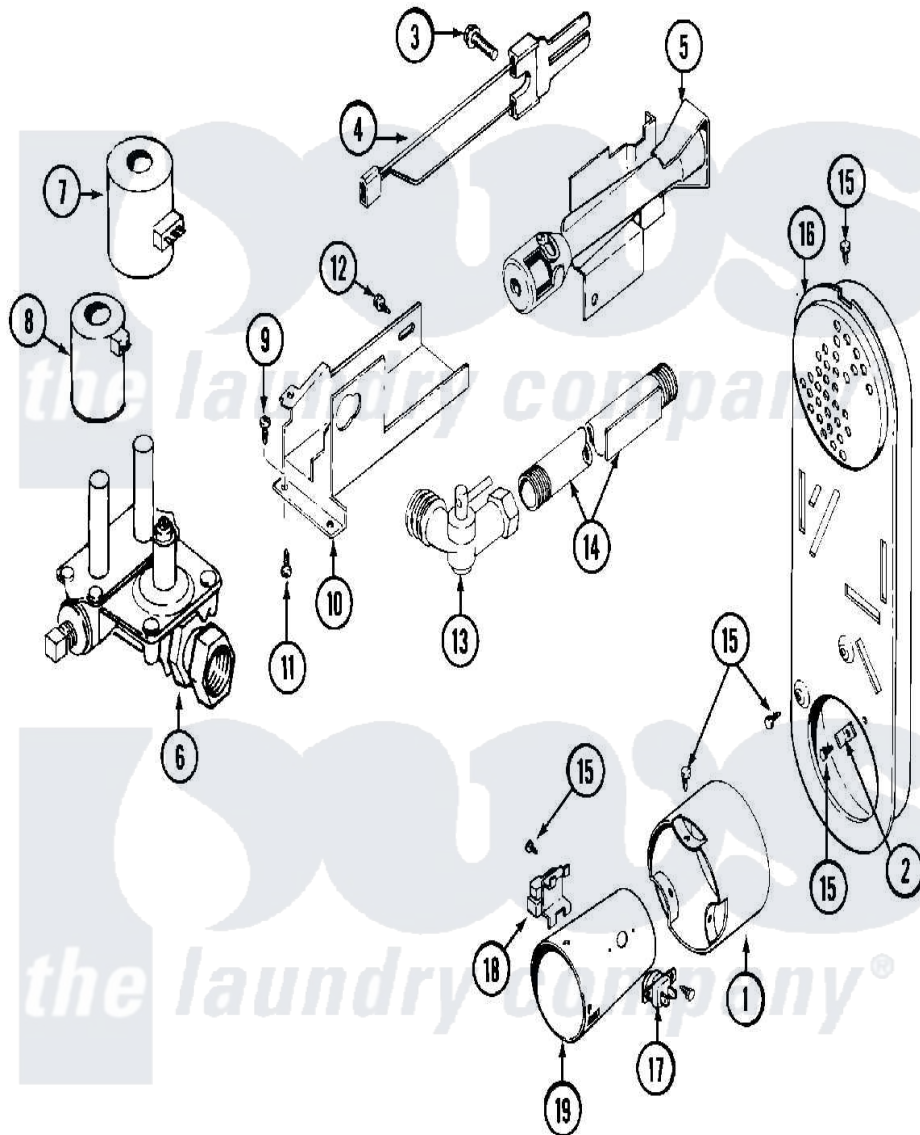

Maytag MDG10PSAGL 07 - GAS VALVE

Maytag [Residential Maytag MDG10PSAGL Dryer Parts](#) Parts Diagram 07 - GAS VALVE
 Click on the part number to view part

Item	Original Part Number	Replaced By	Status	Part Description
001	NLA		Not Available	EXTENSION, CONE (W/SCREWS)
002	Y312890			Retainer, Heater Chamber
003	304971			Screw Note: Screw, Igniter
004	304970	4391996		Ignitor
005	33001247	33002793		Burner Assembly
006	307927			Valve, Gas
007	Y307931			Coil, Holding And Booster
008	307930			Coil, Secondary
009	Y313561			Screw----NA
010	314566			Gas Control Bracket
011	Y313559			Screw
012	314082	90767		Screw, 8A X 3/8 HeX Washer Head Tapping
"	314568	Y313559		Screw
013	Y303349			Angle Shut-Off, Gas Valve Pipe And Bracket Assembly

014	Y303383	33001735	Series 18 Not Needed Use Vavle
015	211294	90767	Screw, 8A X 3/8 HeX Washer Head Tapping
016	Y308504		Not Available INLET DUCT ASSEMBLY
017	303395		Thermostat, Hi-Limit
018	Y303377	338906	Radiant, Sensor
019	Y308549		Combustion Cone Assembly