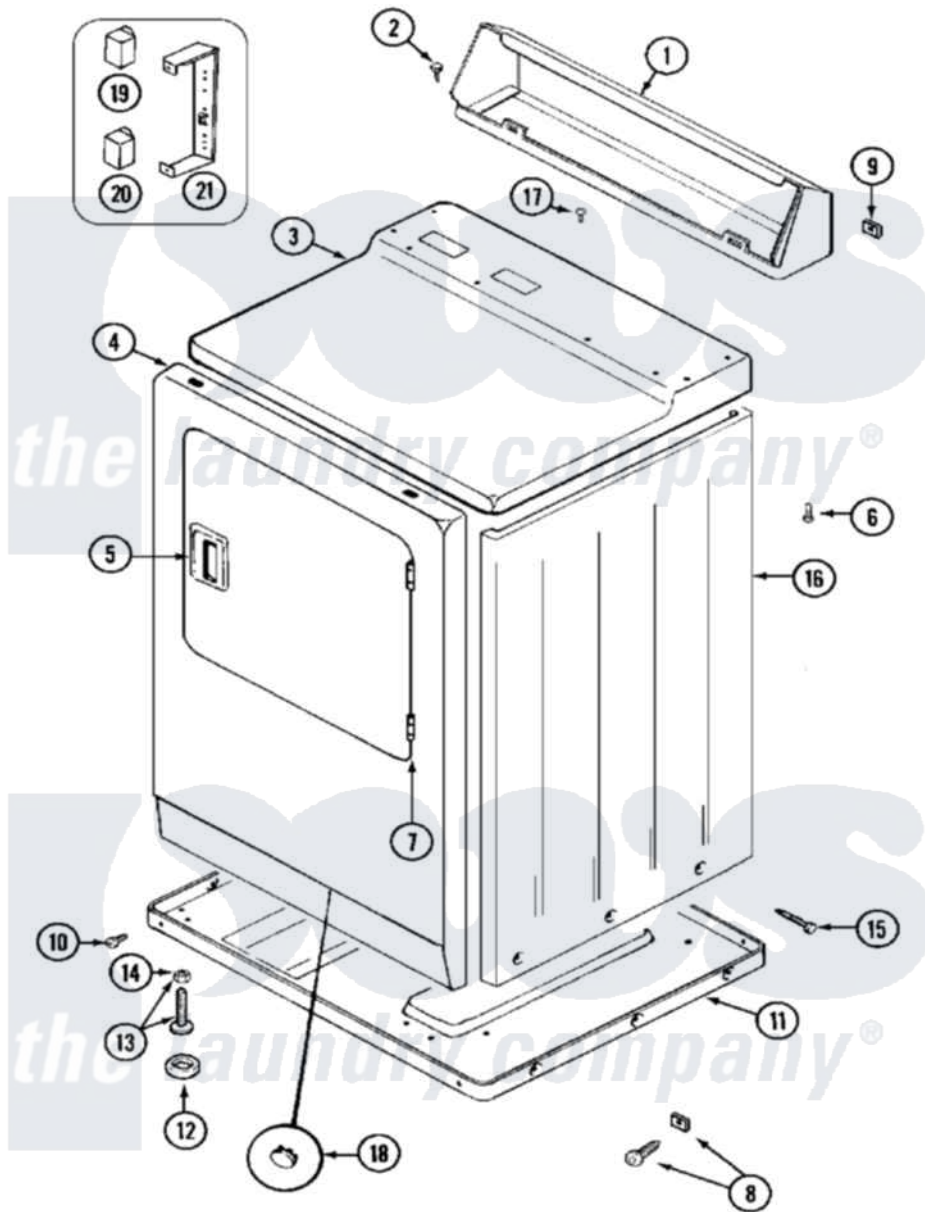

# Maytag MDG10PSAGW 03 - CABINET-FRONT

Maytag [Residential Maytag MDG10PSAGW Dryer Parts](#) Parts Diagram 03 - CABINET-FRONT  
 Click on the part number to view part

Item	Original Part Number	Replaced By	Status	Part Description
001	NLA		Not Available	CONSOLE (WHT)
002	212276	<a href="#">W10116760</a>		Screw
003	33001163		Not Available	COVER, TOP (WHT)
"	33001164		Not Available	COVER, TOP (ALM)
004	NLA		Not Available	PANEL, FRONT (WHT)
005	<a href="#">33001241</a>			Handle, Door
"	33001254	<a href="#">37001047</a>		Handle, Door
006	<a href="#">214354</a>			Screw, Top Cover To Cabnt.
007	<a href="#">33001230</a>			Hinge, Door
008	<a href="#">204439</a>			Screw And Fstner Assembly
009	<a href="#">215075</a>			Fastener, Control Panel To Console
010	<a href="#">Y313561</a>			Screw---NA
"	Y310632	<a href="#">1163839</a>		Screw
011	Y303361		Not Available	BASE ASSY. (UPPER & LOWER)
012	<a href="#">Y314137</a>			Foot, Rubber

013	<a href="#">Y305086</a>		Adjustable Leg And Nut
014	Y052740	<a href="#">62739</a>	Nut, Lock
015	<a href="#">213007</a>		Xfor Cabinet See Cabinet, Back
016	NLA		Not Available
			CABINET (WHT)
017	210186	<a href="#">3370225</a>	Screw
018	33001132	<a href="#">33002342</a>	Plug, Sifht Hole
"	33001168		Not Available
			PLUG, SIGHT HOLE (ALM)
019	<a href="#">206421</a>		Relay, Motor Reversing
020	<a href="#">306398</a>		Relay, Heater
021	212949	<a href="#">22001866</a>	Screw, Relay
"	<a href="#">Y313561</a>		Screw---NA
"	<a href="#">314627</a>		Bracket, Relays
"	Y251119	<a href="#">3177991</a>	Screw
"	Y310632	<a href="#">1163839</a>	Screw