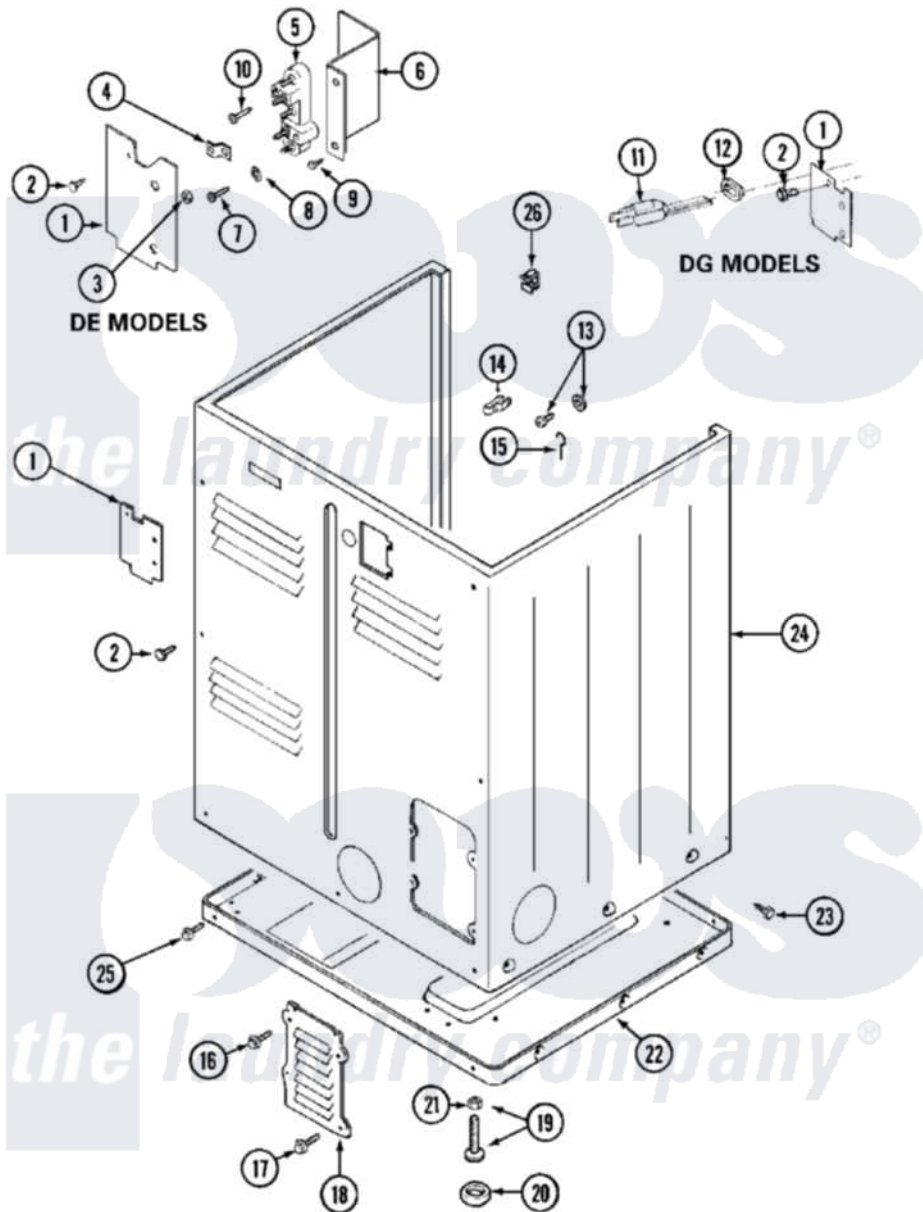

Maytag MDG10PSAGW 05 - CABINET-REAR

Maytag Residential Maytag MDG10PSAGW Dryer Parts Parts Diagram 05 - CABINET-REAR
 Click on the part number to view part

Item	Original Part Number	Replaced By	Status	Part Description
001	Y312905		Not Available	COVER, TERMINAL
002	Y313561			Screw----NA
003	311484	112432		Nut
004	Y312184			Strap, Grounding
005	400008			Block, Terminal
006	Y312904			Bracket, Terminal Block
007	Y312209	W10001200		Screw
008	910181			Lockwasher, Terminal Block
"	Y311270			Washer, Terminal Block
009	Y310632	1163839		Screw
010	NLA		Not Available	SCREW, GROUND STRAP
011	33001285		Not Available	CORD, POWER
012	216183			Grommet, Cord Export
013	NLA		Not Available	SCREW & WASHER ASSEMBLY
014	301548			Clamp, Ground Wire
				Ground Wire, Supp. Blt To

015	204807		Ground wire, Supp. Pile to Top Cover
016	Y313559		Screw
017	211294	90767	Screw, 8A X 3/8 HeX Washer Head Tapping
018	Y312951	Not Available	ACCESS COVER, BACK
019	Y305086		Adjustable Leg And Nut
020	Y314137		Foot, Rubber
021	Y052740	62739	Nut, Lock
022	Y303361	Not Available	BASE ASSY. (UPPER & LOWER)
023	213007		Xfor Cabinet See Cabinet, Back
024	NLA	Not Available	CABINET (WHT)
025	Y313561		Screw----NA
"	Y310632	1163839	Screw
026	Y310376		Clip, Door Switch Harness