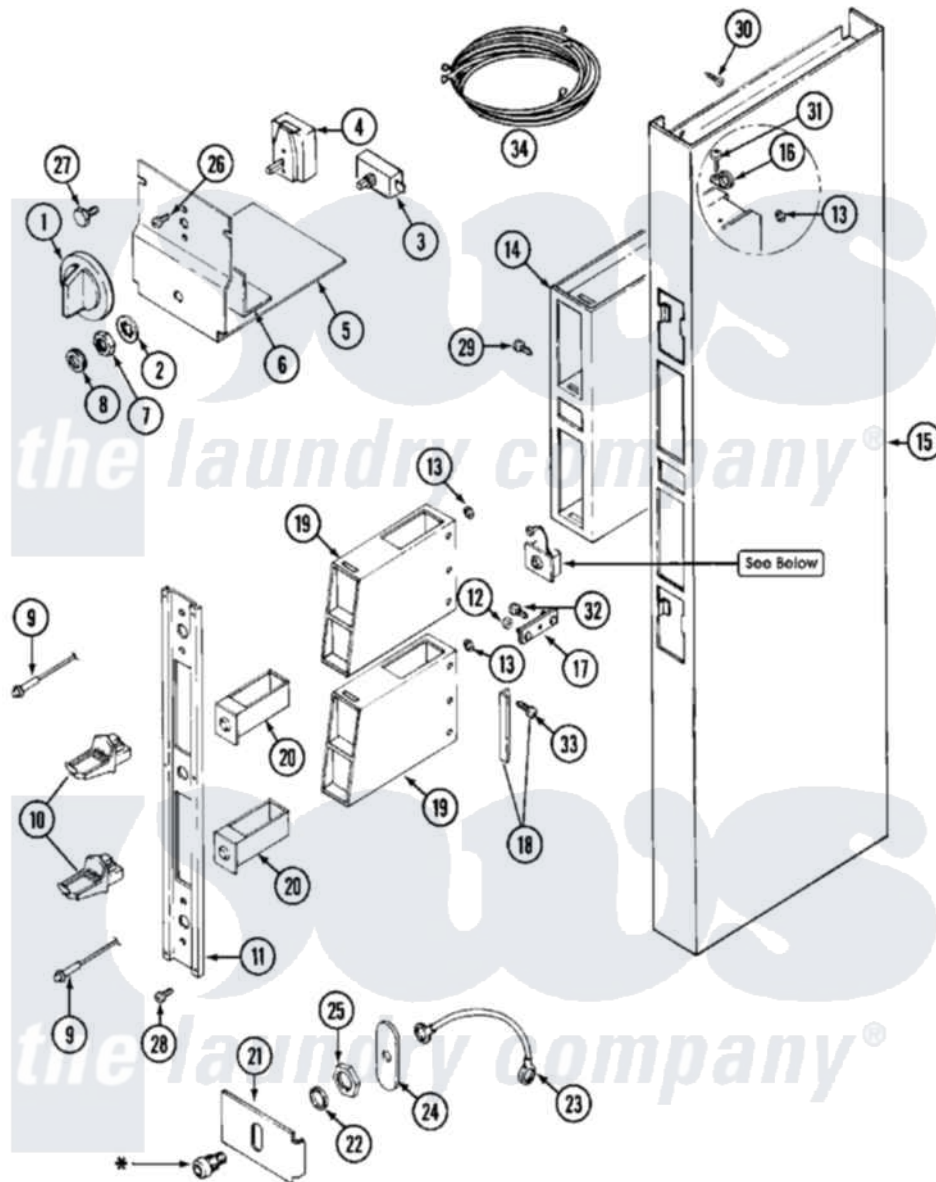

Maytag MDG11CSAGL 01 - CONTROL CENTER SHROUD

* Contact your Commercial Distributor For Security Items.

Maytag Residential Maytag MDG11CSAGL Dryer Parts Parts Diagram 01 - CONTROL CENTER SHROUD
 Click on the part number to view part

Item	Original Part Number	Replaced By	Status	Part Description
001	205663			Knob For Selector Switch
002	312751			Lockwasher, Start Switch
003	306940	W10149462		Switch, Push-To-Start
004	307253			Switch, Cycle Selector
005	Y314261			Switch And Relay Bracket
006	NLA		Not Available	INSULATOR, SWITCH
007	Y312706	422617		Nut
008	Y312702			Knurled Nut, Start Switch
009	NLA		Not Available	LIGHT, INDICATOR
010	NLA		Not Available	MAYTAG COIN SLIDE (ACCY)
011	315037		Not Available	PANEL, VAULT
012	Y052740	62739		Nut, Lock
013	Y313671	33001303		Grommet, Plate Hole
014	211294	90767		Screw, 8A X 3/8 HeX Washer Head Tapping
"	305534		Not Available	VAULT ASSEMBLY

"	Y313559			Screw
015	211294	90767		Screw, 8A X 3/8 HeX Washer Head Tapping
"	NLA		Not Available	SHROUD, CONTROL (WHT)
"	NLA		Not Available	SCREW, CONTROL ASSEMBLY
016	910768	M0280301		Tie Electr
017	NLA		Not Available	STRAP, MOUNTING
018	NLA		Not Available	STOP, COIN METER
019	Y307081			Coin Meter Weld Assembly
"	NLA		Not Available	(ALM)
020	205423	208883		Coin Box K
"	205423L	208883		Coin Box K
021	313428		Not Available	PLATE FOR LATCH
022	NLA		Not Available	WASHER, LATCH
023	211168	W10139210		Screw, 8-18 X 5/16
"	Y303981			Ground Wire For Latch
024	Y313427	206637		Lock Kit
025	212328	W10139762		Hex Nut, 3/4-27
026	Y313588	488234		Screw 8-32 X 1/4
027	212276	W10116760		Screw
028	Y313424			Screw, Vault Panel
029	211294	90767		Screw, 8A X 3/8 HeX Washer Head Tapping
"	Y313559			Screw
030	213648	98165		Screw
031	211168	W10139210		Screw, 8-18 X 5/16
032	212276	W10116760		Screw
033	Y014872			Screw, Coin Meter Stop -
034	NLA		Not Available	WIRE HARNESS, MAIN (UPR)
"	Y307463			Wire Harness