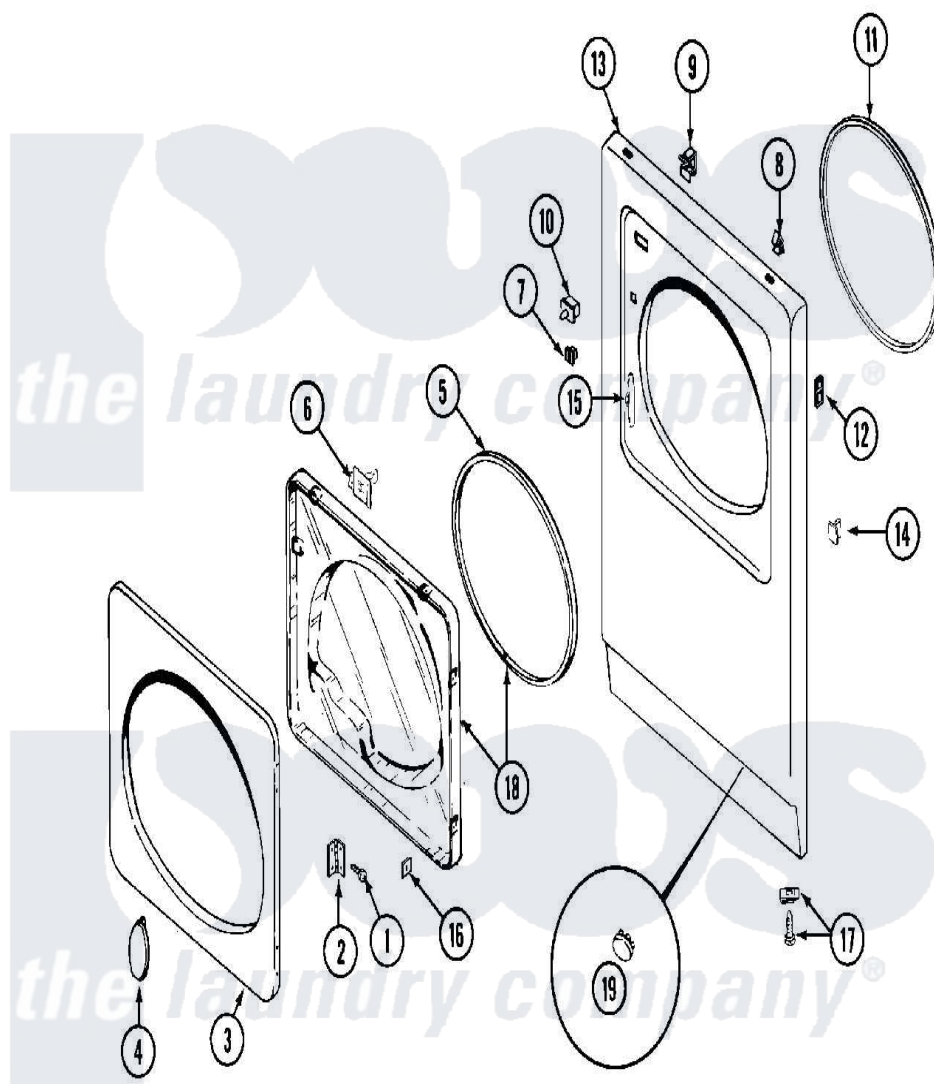

Maytag MDG11CSAGL 02 - DOOR

Maytag Residential Maytag MDG11CSAGL Dryer Parts Parts Diagram 02 - DOOR

[Click on the part number to view part](#)

Item	Original Part Number	Replaced By	Status	Part Description
001	Y314062			Screw, Door Hinge And Panel
002	33001230			Hinge, Door
003	314967		Not Available	DOOR W/WINDOW OUTER HALF (WHT)
"	NLA		Not Available	(ALM)
004	314939			Handle, Door
"	314974			Handle, Door
005	33001192			Seal, Door
006	33001305			Strike, Door
007	Y304578	LA-1003		Door Catch Kit
008	212982	22001650		Fastener, Spring
009	Y310376			Clip, Door Switch Harness
010	33001509	W10169313		Switch-Dor
"	Y305753	W10169313		Switch-Dor
011	314937			Seal, Front Panel
012	NLA		Not Available	SPEEDNUT, HINGE SCREW
"	NLA		Not Available	SCREW, PLASTIC

013	NLA	Not Available	PANEL, FRONT (WHT)
014	NLA	Not Available	PLUG, DOOR CATCH
015	33001175		Cover, Hinge Hole
"	33001176		Cover, Hinge Hole
016	Y313910		Clip, Door Liner To Outer Panel
017	204439		Screw And Fstner Assembly
018	33001203	Not Available	PANEL, CLEAR INNER (W/SEAL)
019	33001132	33002342	Plug, Sifht Hole
"	33001168	Not Available	PLUG, SIGHT HOLE (ALM)