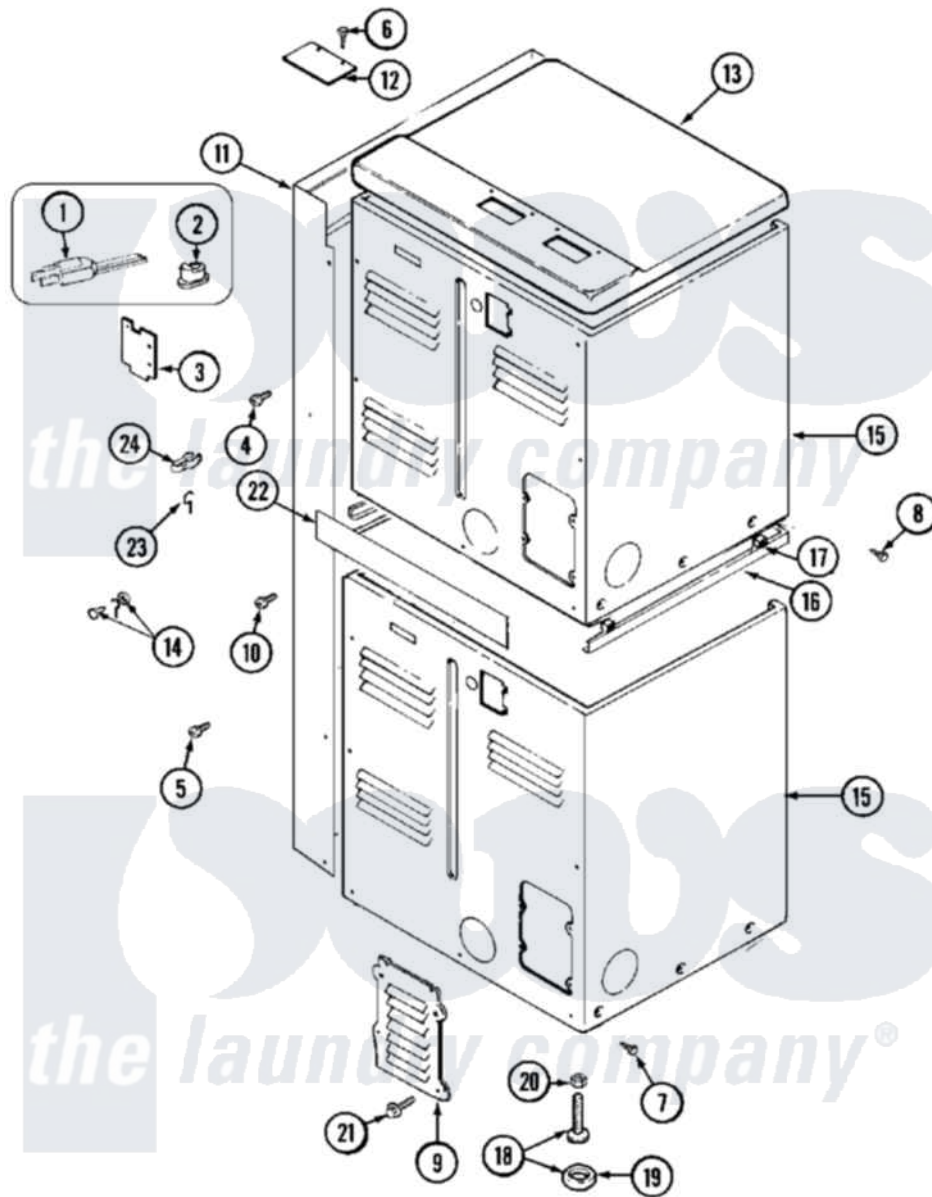

# Maytag MDG11CSAGL 03 - REAR VIEW

Maytag [Residential Maytag MDG11CSAGL Dryer Parts](#) Parts Diagram 03 - REAR VIEW  
 Click on the part number to view part

Item	Original Part Number	Replaced By	Status	Part Description
001	308966		Not Available	CORD, POWER (EXPORT)
"	33001285		Not Available	CORD, POWER
002	NLA		Not Available	STRAIN RELIEF
003	Y312905		Not Available	COVER, TERMINAL
004	<a href="#">Y313561</a>			Screw---NA
005	NLA		Not Available	SCREW, SHROUD
006	<a href="#">Y313559</a>			Screw
007	<a href="#">213007</a>			Xfor Cabinet See Cabinet, Back
008	NLA		Not Available	SCREW, SPACER ASSY.
"	Y310632	<a href="#">1163839</a>		Screw
009	211294	<a href="#">90767</a>		Screw, 8A X 3/8 HeX Washer Head Tapping
"	<a href="#">Y313559</a>			Screw
010	<a href="#">Y313561</a>			Screw---NA
"	Y310632	<a href="#">1163839</a>		Screw
011	NLA		Not Available	SHROUD, CONTROL (WHT)

012	NLA		Not Available	PLATE, TOP COVER
013	<a href="#">33001165</a>			Top Cover Assembly
"	NLA		Not Available	(ALM)
014	NLA		Not Available	SCREW & WASHER ASSY.
015	NLA		Not Available	CABINET, UPPER (ALM)
"	Y310632	<a href="#">1163839</a>		Screw
016	<a href="#">33001302</a>			(WHT)
"	NLA		Not Available	SPACER ASSY. (ALM)
017	310933	<a href="#">33002194</a>		Nut, Speed
018	Y302699	<a href="#">22003428</a>		Leg, Adjustable
019	<a href="#">210684</a>			Foot, Adjustable Leg
020	<a href="#">210385</a>			Lock Nut For Adjustable Leg
021	Y312951		Not Available	ACCESS COVER, BACK
022	NLA		Not Available	STRIP, FILLER
023	<a href="#">311155</a>			Ground Wire And Clamp
024	<a href="#">301548</a>			Clamp, Ground Wire