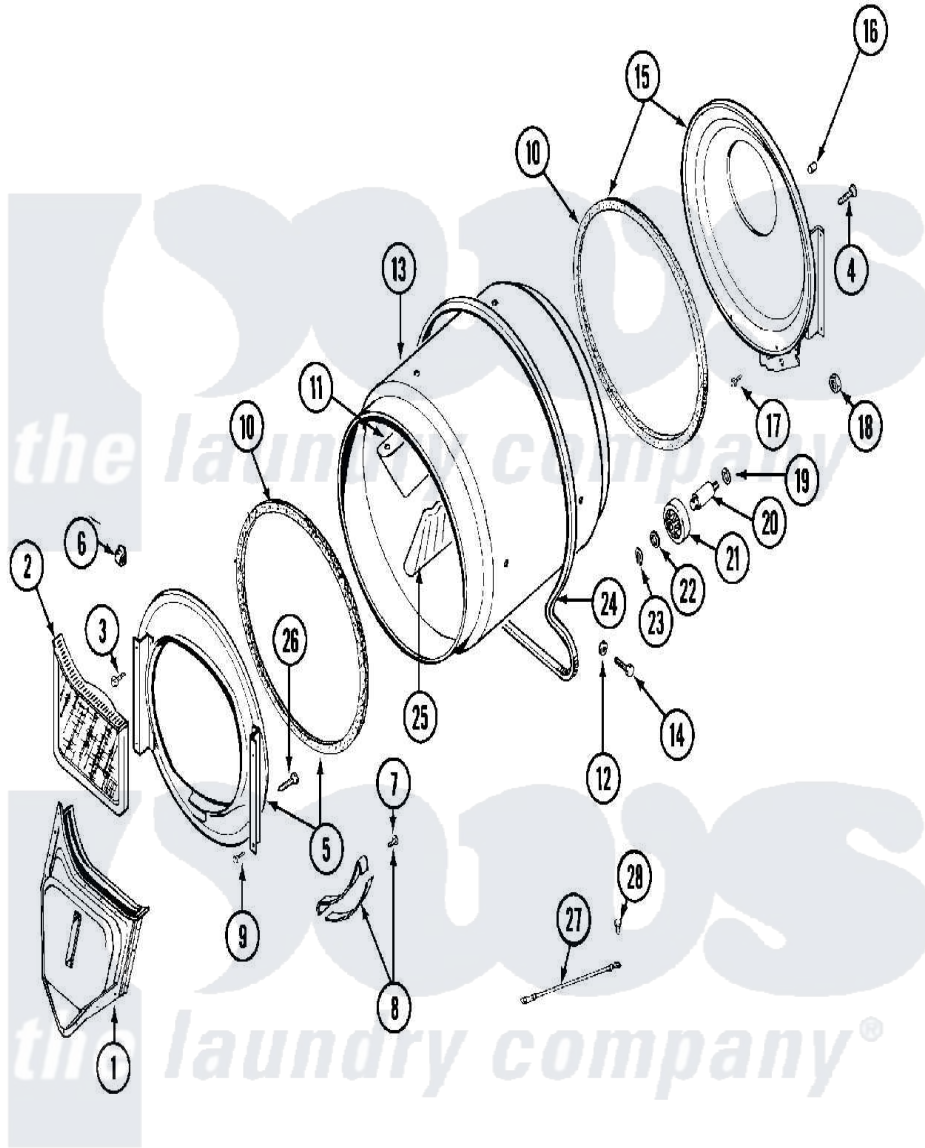

Maytag MDG11CSAGL 04 - TUMBLER

Maytag Residential Maytag MDG11CSAGL Dryer Parts Parts Diagram 04 - TUMBLER
 Click on the part number to view part

Item	Original Part Number	Replaced By	Status	Part Description
001	33001016			Outlet Duct Assembly
002	33001170	33002970		Lint Filte
003	NLA		Not Available	SCREW, TUMBLER SUPPORT
004	Y313561			Screw---NA
005	33001179			Front, Tumbler
006	Y310376			Clip, Door Switch Harness
007	210720			Rivet, Bearing To Tumbler Frnt
008	306508			Tumbler Bearing Kit ---W
009	Y310632	1163839		Screw
010	314820			Seal, Tumbler
011	33001012			Baffle
012	314158			Washer, Baffle To Tumbler
013	33001108		Not Available	DRYER TUMBLER, W/O BAFFLES
014	Y310759			Screw, Tumbler Baffles
015	33001178			Back, Tumbler

016	NLA	Not Available	COVER, THREAD
017	Y310632	1163839	Screw
018	312538	33001443	Nut, Hex
019	Y313347	312535	Washer, Vault Mounting Brk.
020	Y312948	6-3129480	Shaft- Tumbler
021	Y303373	12001541	Drum Roller/Washer Assembly--W
022	312535		Washer, Vault Mounting Brk.
023	410233	9703438	Ring-Retrn
024	Y312959		Poly "V" Belt For Tumbler
025	33001004		Baffle, Tall
026	Y314110	33002917	Screw, No.10-16
027	901220		Ground Wire
028	910343	488234	Screw 8-32 X 1/4