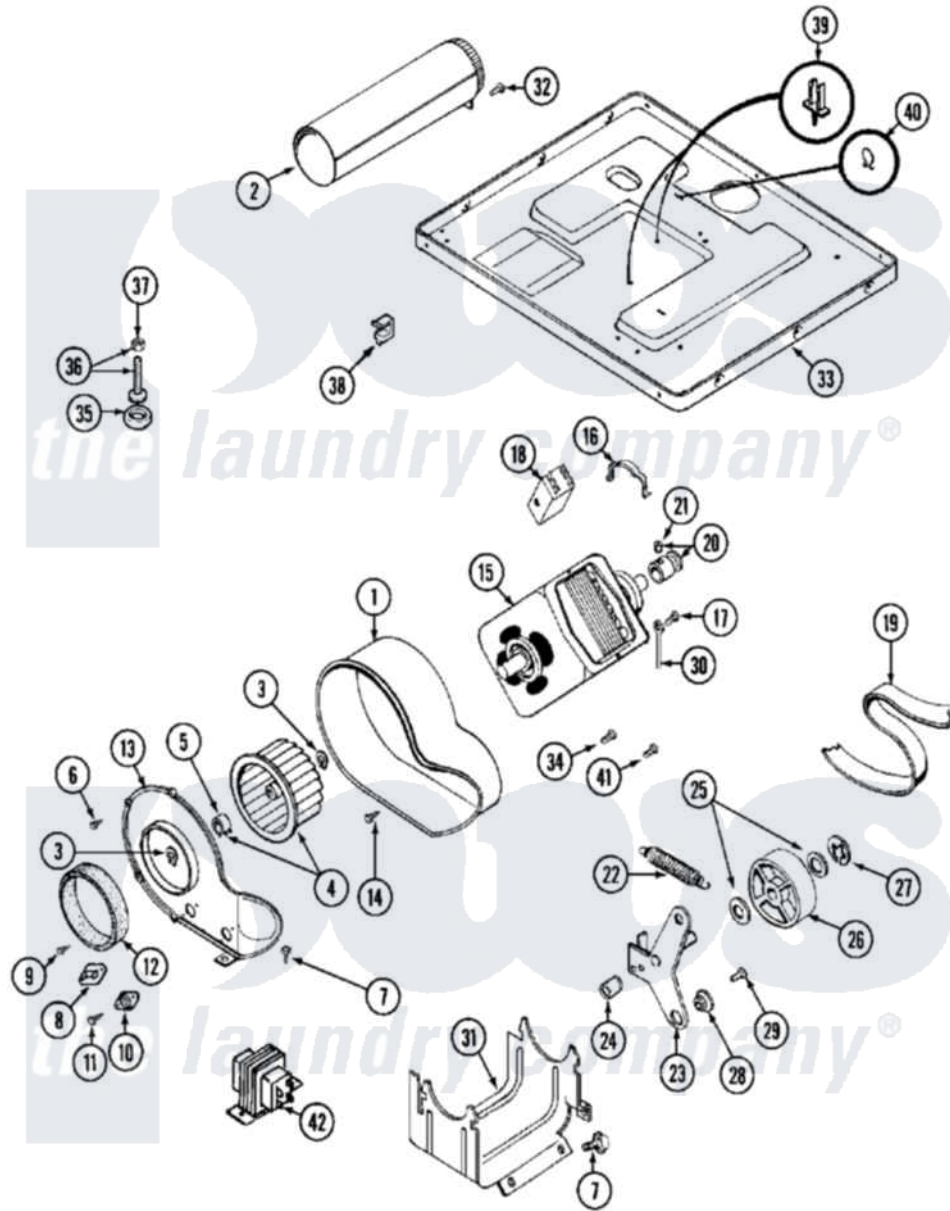

Maytag MDG11CSAGL 06 - MOTOR DRIVE

Maytag [Residential Maytag MDG11CSAGL Dryer Parts](#) Parts Diagram 06 - MOTOR DRIVE
 Click on the part number to view part

Item	Original Part Number	Replaced By	Status	Part Description
001	Y312893			Housing, Blower
002	Y303442			EXHAUST DUCT ASSEMBLY
003	410233	9703438		Ring-Retrn
004	Y303836			Blower Wheel Assembly And Clamp
005	312967			Clamp, Blower Housing
006	Y312961	W10116751		Screw
007	Y313561			Screw----NA
008	303392			Thermostat, Cycling
"	306966			Thermostat, Multi-Temp Part Not Used Mdg26ct-MN Only
"	33001306			Wire Harness, Thermostats
"	Y303225			Thermostat, Permanent Press
009	211294	90767		Screw, 8A X 3/8 HeX Washer Head Tapping
010	306604			Cut-Off, Thermal Part Not Used
011	NLA		Not Available	SCREW, THERMAL CUT-OFF