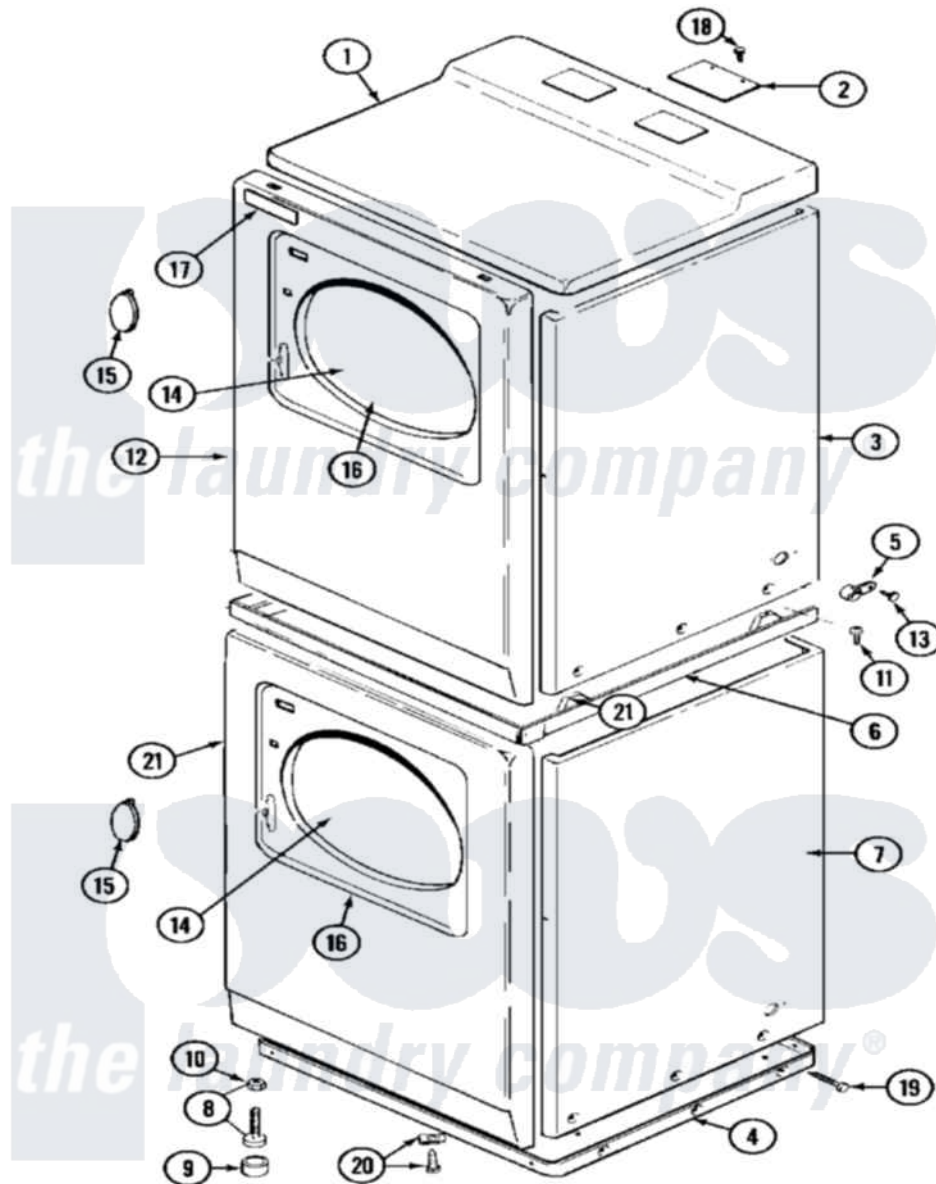

Maytag MDG11CSAGL 08 - FRONT VIEW

Maytag Residential Maytag MDG11CSAGL Dryer Parts Parts Diagram 08 - FRONT VIEW
 Click on the part number to view part

Item	Original Part Number	Replaced By	Status	Part Description
001	33001165			Top Cover Assembly
"	NLA		Not Available	(ALM)
002	NLA		Not Available	PLATE, COVER
003	NLA		Not Available	CABINET, UPPER (ALM)
004	306530		Not Available	BASE ASSEMBLY (LOWER)
005	910768	M0280301		Tie Electr
006	33001302			(WHT)
"	911050	4312464		Screw
"	NLA		Not Available	SPACER ASSY. (ALM)
"	Y310632	1163839		Screw
007	NLA		Not Available	CABINET, LOWER (ALM)
008	Y302699	22003428		Leg, Adjustable
009	210684			Foot, Adjustable Leg
010	210385			Lock Nut For Adjustable Leg
011	314663	214354		Screw, Top Cover To Cabnt.
012	NLA		Not Available	PANEL, FRONT (WHT)

013	211168	W10139210		Screw, 8-18 X 5/16
014	33001203		Not Available	PANEL, CLEAR INNER (W/SEAL)
015	314939			Handle, Door
"	314974			Handle, Door
016	314967		Not Available	DOOR W/WINDOW OUTER HALF (WHT)
"	NLA		Not Available	(ALM)
017	NLA		Not Available	NAME PLATE
018	Y313559			Screw
019	213007			Xfor Cabinet See Cabinet, Back
020	204439			Screw And Fstner Assembly
021	310933	33002194		Nut, Speed