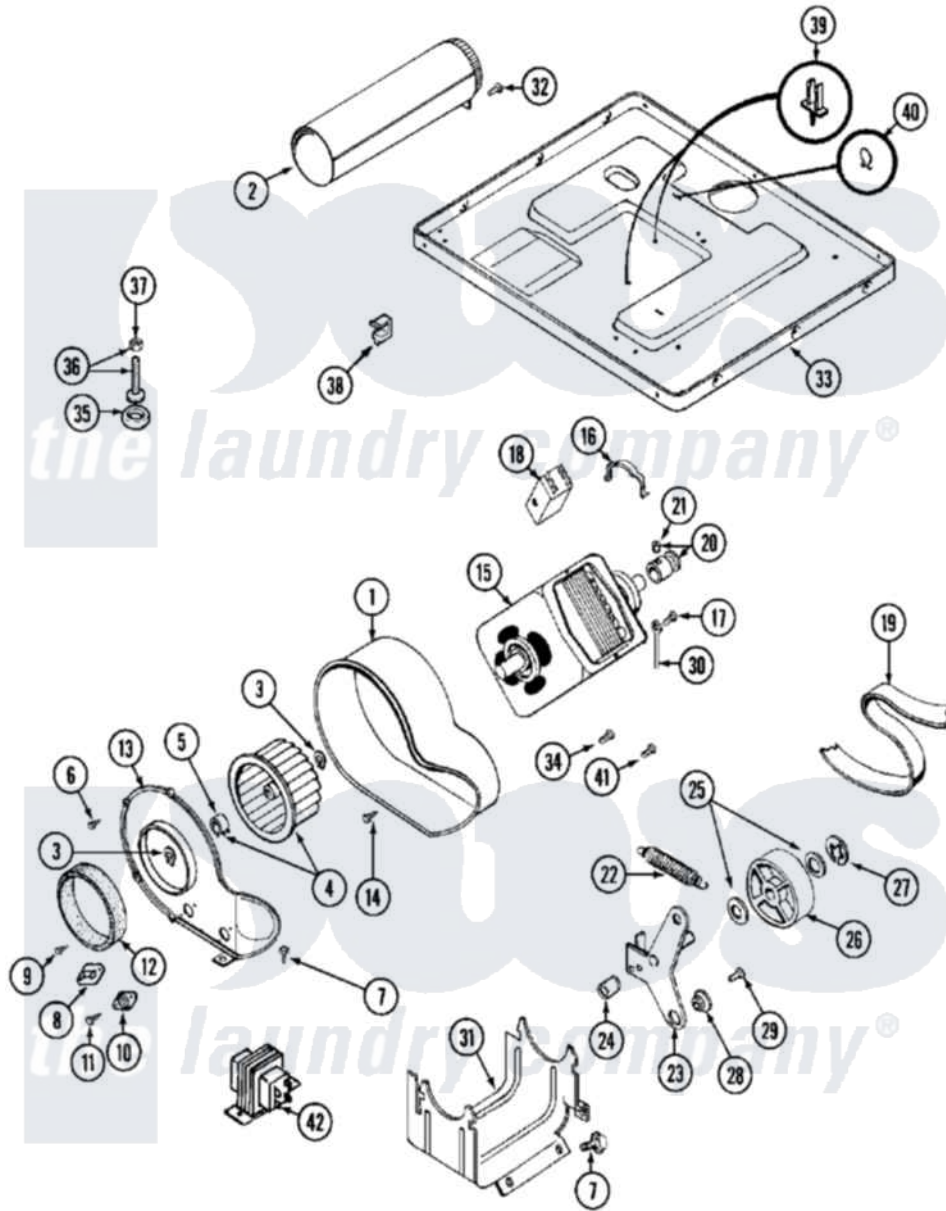

# Maytag MDG11CSAGW 06 - MOTOR DRIVE

Maytag Residential Maytag MDG11CSAGW Dryer Parts Parts Diagram 06 - MOTOR DRIVE  
 Click on the part number to view part

Item	Original Part Number	Replaced By	Status	Part Description
001	<a href="#">Y312893</a>			Housing, Blower
002	Y303442			EXHAUST DUCT ASSEMBLY
003	410233	<a href="#">9703438</a>		Ring-Retrn
004	<a href="#">Y303836</a>			Blower Wheel Assembly And Clamp
005	<a href="#">312967</a>			Clamp, Blower Housing
006	Y312961	<a href="#">W10116751</a>		Screw
007	<a href="#">Y313561</a>			Screw----NA
008	<a href="#">303392</a>			Thermostat, Cycling
"	<a href="#">306966</a>			Thermostat, Multi-Temp Part Not Used Mdg26ct-MN Only
"	<a href="#">33001306</a>			Wire Harness, Thermostats
"	<a href="#">Y303225</a>			Thermostat, Permanent Press
009	211294	<a href="#">90767</a>		Screw, 8A X 3/8 HeX Washer Head Tapping
010	<a href="#">306604</a>			Cut-Off, Thermal Part Not Used
011	NLA		Not Available	SCREW, THERMAL CUT-OFF