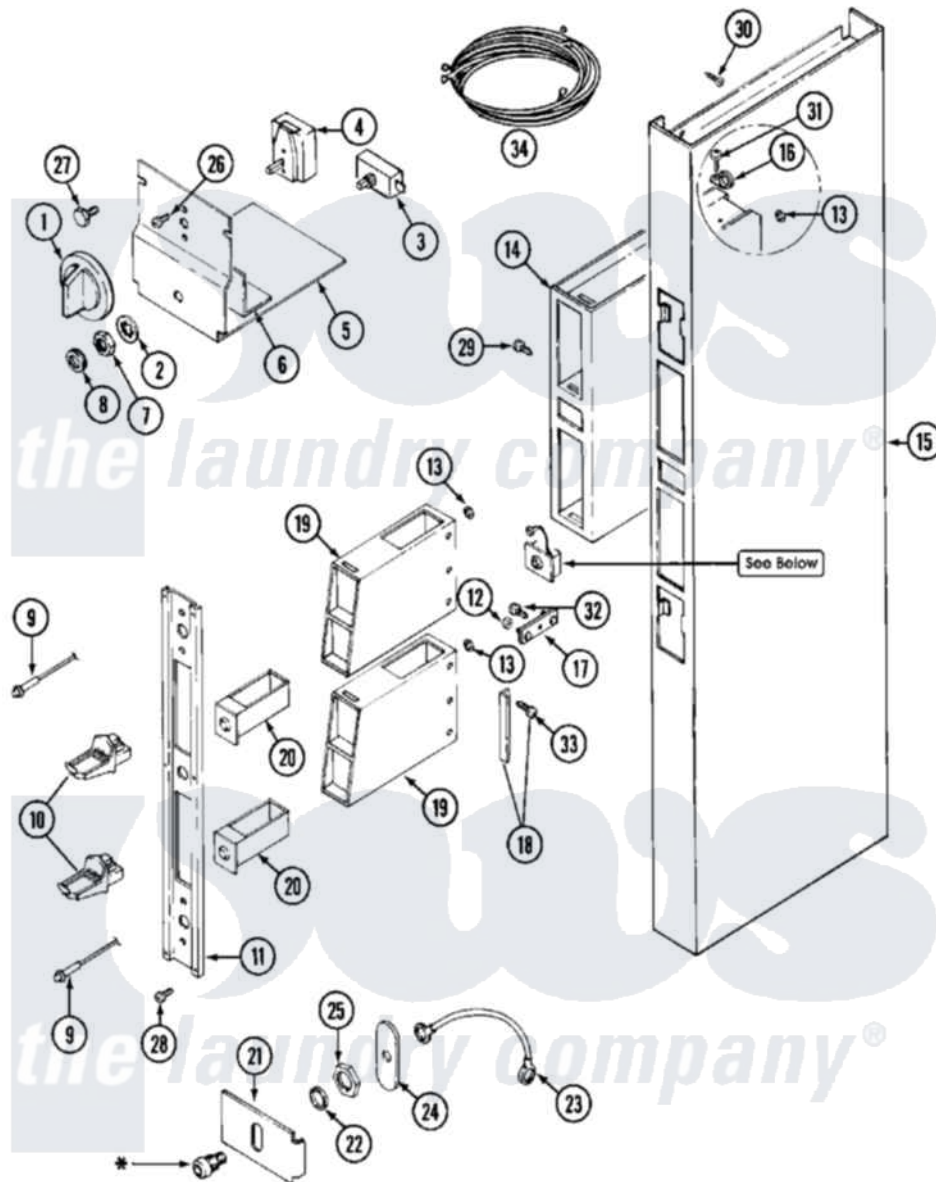

Maytag MDG11CSEGL 01 - CONTROL CENTER SHROUD

* Contact your Commercial Distributor For Security Items.

Maytag Residential Maytag MDG11CSEGL Dryer Parts Parts Diagram 01 - CONTROL CENTER SHROUD
 Click on the part number to view part

Item	Original Part Number	Replaced By	Status	Part Description
001	205663			Knob For Selector Switch
002	312751			Lockwasher, Start Switch
003	306940	W10149462		Switch, Push-To-Start
004	307253			Switch, Cycle Selector
005	Y314261			Switch And Relay Bracket
006	NLA		Not Available	INSULATOR, SWITCH
007	Y312706	422617		Nut
008	Y312702			Knurled Nut, Start Switch
009	NLA		Not Available	LIGHT, INDICATOR
010	NLA		Not Available	MAYTAG COIN SLIDE (ACCY)
011	315037		Not Available	PANEL, VAULT
012	Y052740	62739		Nut, Lock
013	Y313671	33001303		Grommet, Plate Hole
014	211294	90767		Screw, 8A X 3/8 HeX Washer Head Tapping
"	305534		Not Available	VAULT ASSEMBLY

"	Y313559			Screw
015	211294	90767		Screw, 8A X 3/8 HeX Washer Head Tapping
"	NLA		Not Available	SHROUD, CONTROL (WHT)
"	NLA		Not Available	SCREW, CONTROL ASSEMBLY
016	910768	M0280301		Tie Electr
017	NLA		Not Available	STRAP, MOUNTING
018	NLA		Not Available	STOP, COIN METER
019	Y307081			Coin Meter Weld Assembly
"	NLA		Not Available	(ALM)
020	205423	208883		Coin Box K
"	205423L	208883		Coin Box K
021	313428		Not Available	PLATE FOR LATCH
022	NLA		Not Available	WASHER, LATCH
023	211168	W10139210		Screw, 8-18 X 5/16
"	Y303981			Ground Wire For Latch
024	Y313427	206637		Lock Kit
025	212328	W10139762		Hex Nut, 3/4-27
026	Y313588	488234		Screw 8-32 X 1/4
027	212276	W10116760		Screw
028	Y313424			Screw, Vault Panel
029	211294	90767		Screw, 8A X 3/8 HeX Washer Head Tapping
"	Y313559			Screw
030	213648	98165		Screw
031	211168	W10139210		Screw, 8-18 X 5/16
032	212276	W10116760		Screw
033	Y014872			Screw, Coin Meter Stop -
034	NLA		Not Available	WIRE HARNESS, MAIN (UPR)
"	Y307463			Wire Harness