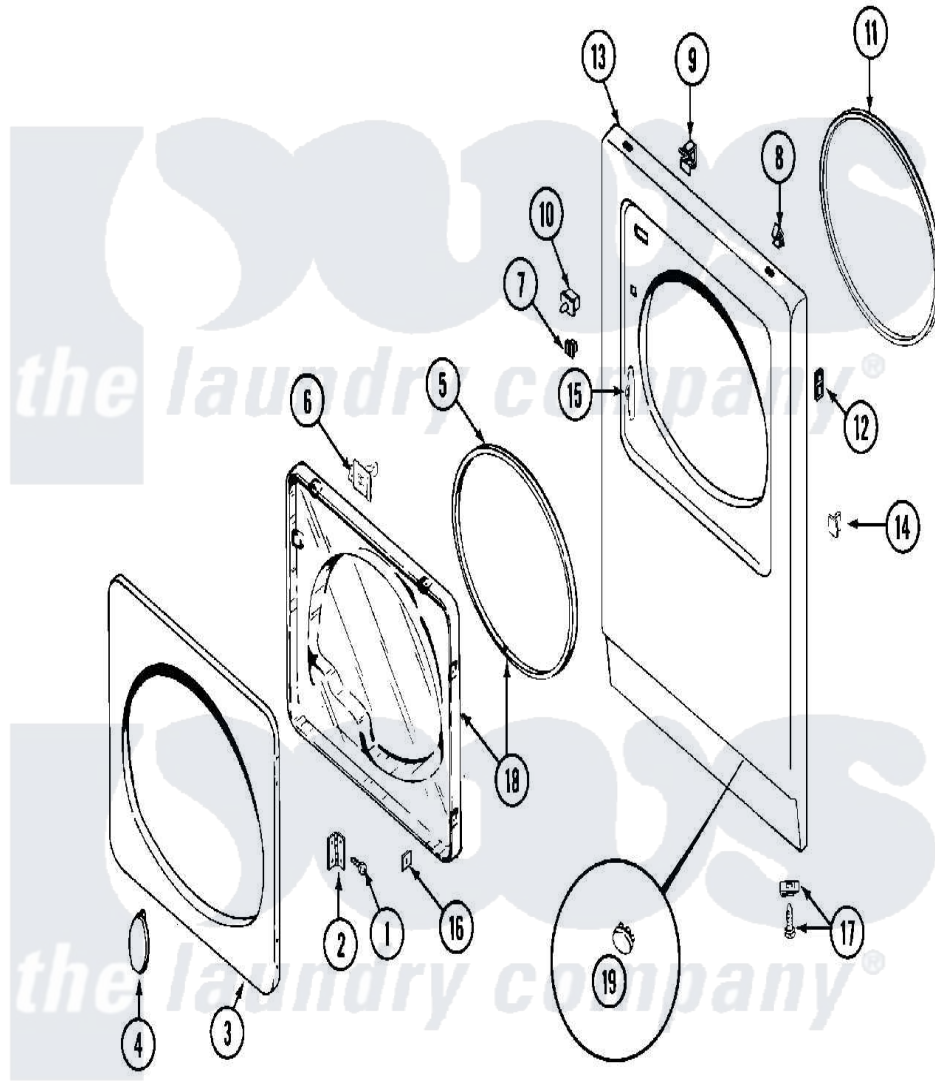

# Maytag MDG11CSEGL 02 - DOOR

Maytag Residential Maytag MDG11CSEGL Dryer Parts Parts Diagram 02 - DOOR  
 Click on the part number to view part

Item	Original Part Number	Replaced By	Status	Part Description
001	<a href="#">Y314062</a>			Screw, Door Hinge And Panel
002	<a href="#">33001230</a>			Hinge, Door
003	314967		Not Available	DOOR W/WINDOW OUTER HALF (WHT)
"	NLA		Not Available	(ALM)
004	<a href="#">314939</a>			Handle, Door
"	<a href="#">314974</a>			Handle, Door
005	<a href="#">33001192</a>			Seal, Door
006	<a href="#">33001305</a>			Strike, Door
007	Y304578	<a href="#">LA-1003</a>		Door Catch Kit
008	212982	<a href="#">22001650</a>		Fastener, Spring
009	<a href="#">Y310376</a>			Clip, Door Switch Harness
010	33001509	<a href="#">W10169313</a>		Switch-Dor
"	Y305753	<a href="#">W10169313</a>		Switch-Dor
011	<a href="#">314937</a>			Seal, Front Panel
012	NLA		Not Available	SPEEDNUT, HINGE SCREW
"	NLA		Not Available	SCREW, PLASTIC

013	NLA	Not Available	PANEL, FRONT (WHT)
014	NLA	Not Available	PLUG, DOOR CATCH
015	<a href="#">33001175</a>		Cover, Hinge Hole
"	<a href="#">33001176</a>		Cover, Hinge Hole
016	<a href="#">Y313910</a>		Clip, Door Liner To Outer Panel
017	<a href="#">204439</a>		Screw And Fstner Assembly
018	33001203	Not Available	PANEL, CLEAR INNER (W/SEAL)
019	33001132	<a href="#">33002342</a>	Plug, Sifht Hole
"	33001168	Not Available	PLUG, SIGHT HOLE (ALM)