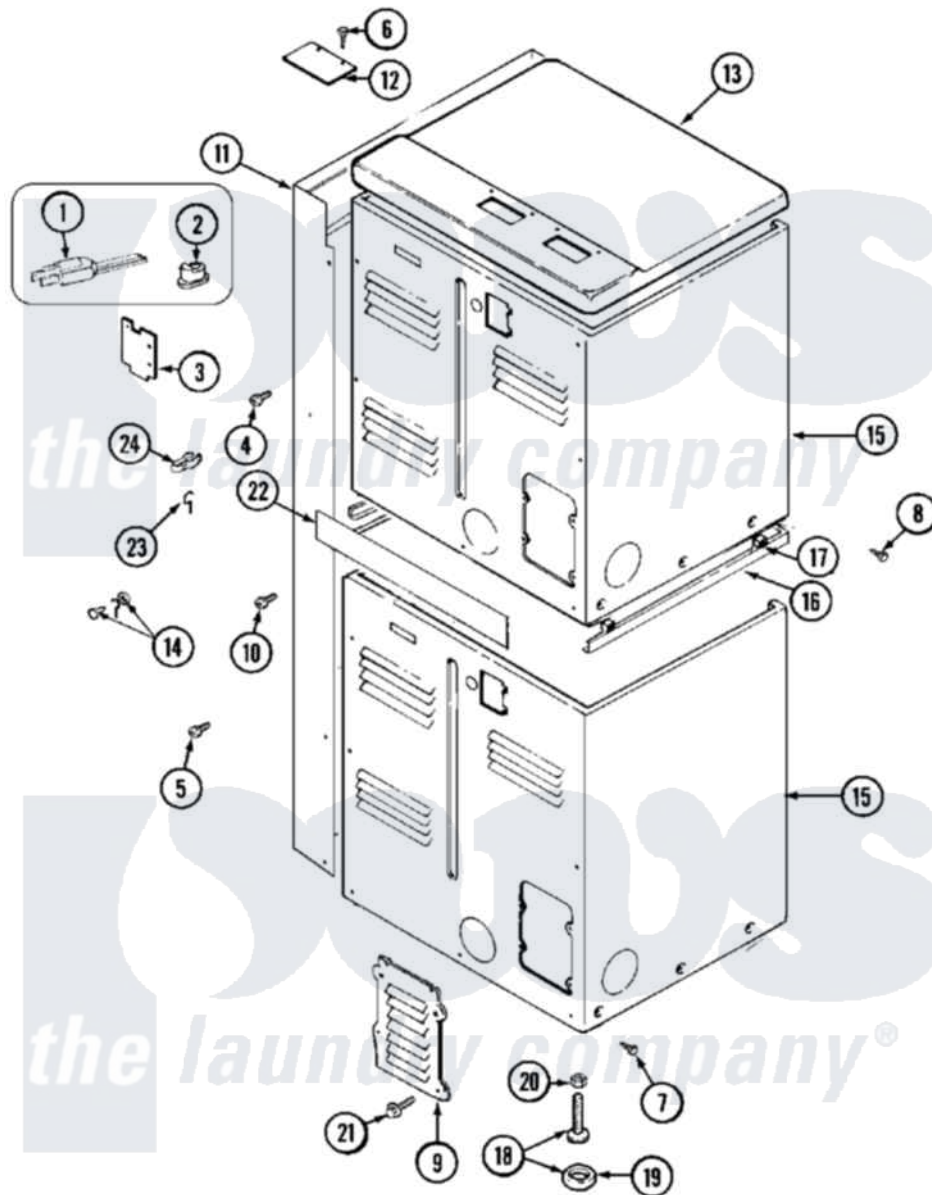

# Maytag MDG11CSEGL 03 - REAR VIEW

Maytag [Residential Maytag MDG11CSEGL Dryer Parts](#) Parts Diagram 03 - REAR VIEW  
 Click on the part number to view part

Item	Original Part Number	Replaced By	Status	Part Description
001	308966		Not Available	CORD, POWER (EXPORT)
"	33001285		Not Available	CORD, POWER
002	NLA		Not Available	STRAIN RELIEF
003	Y312905		Not Available	COVER, TERMINAL
004	<a href="#">Y313561</a>			Screw---NA
005	NLA		Not Available	SCREW, SHROUD
006	<a href="#">Y313559</a>			Screw
007	<a href="#">213007</a>			Xfor Cabinet See Cabinet, Back
008	NLA		Not Available	SCREW, SPACER ASSY.
"	Y310632	<a href="#">1163839</a>		Screw
009	211294	<a href="#">90767</a>		Screw, 8A X 3/8 HeX Washer Head Tapping
"	<a href="#">Y313559</a>			Screw
010	<a href="#">Y313561</a>			Screw---NA
"	Y310632	<a href="#">1163839</a>		Screw
011	NLA		Not Available	SHROUD, CONTROL (WHT)

012	NLA		Not Available	PLATE, TOP COVER
013	<a href="#">33001165</a>			Top Cover Assembly
"	NLA		Not Available	(ALM)
014	NLA		Not Available	SCREW & WASHER ASSY.
015	NLA		Not Available	CABINET, UPPER (ALM)
"	Y310632	<a href="#">1163839</a>		Screw
016	<a href="#">33001302</a>			(WHT)
"	NLA		Not Available	SPACER ASSY. (ALM)
017	310933	<a href="#">33002194</a>		Nut, Speed
018	Y302699	<a href="#">22003428</a>		Leg, Adjustable
019	<a href="#">210684</a>			Foot, Adjustable Leg
020	<a href="#">210385</a>			Lock Nut For Adjustable Leg
021	Y312951		Not Available	ACCESS COVER, BACK
022	NLA		Not Available	STRIP, FILLER
023	<a href="#">311155</a>			Ground Wire And Clamp
024	<a href="#">301548</a>			Clamp, Ground Wire