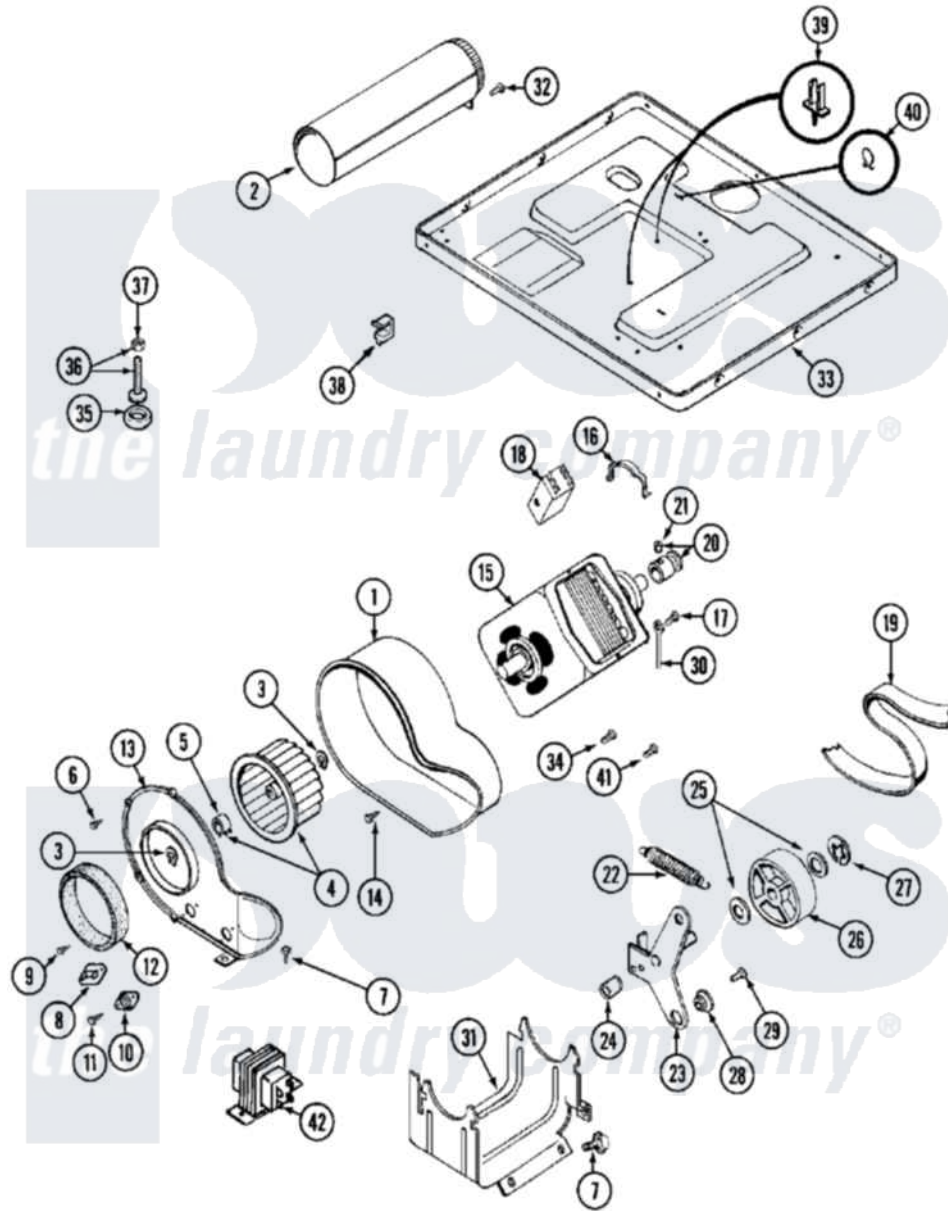

Maytag MDG11CSEGL 06 - MOTOR DRIVE

Maytag [Residential Maytag MDG11CSEGL Dryer Parts](#) Parts Diagram 06 - MOTOR DRIVE
 Click on the part number to view part

Item	Original Part Number	Replaced By	Status	Part Description
001	Y312893			Housing, Blower
002	Y303442			EXHAUST DUCT ASSEMBLY
003	410233	9703438		Ring-Retrn
004	Y303836			Blower Wheel Assembly And Clamp
005	312967			Clamp, Blower Housing
006	Y312961	W10116751		Screw
007	Y313561			Screw----NA
008	303392			Thermostat, Cycling
"	306966			Thermostat, Multi-Temp Part Not Used Mdg26ct-MN Only
"	33001306			Wire Harness, Thermostats
"	Y303225			Thermostat, Permanent Press
009	211294	90767		Screw, 8A X 3/8 HeX Washer Head Tapping
010	306604			Cut-Off, Thermal Part Not Used
011	NLA		Not Available	SCREW, THERMAL CUT-OFF