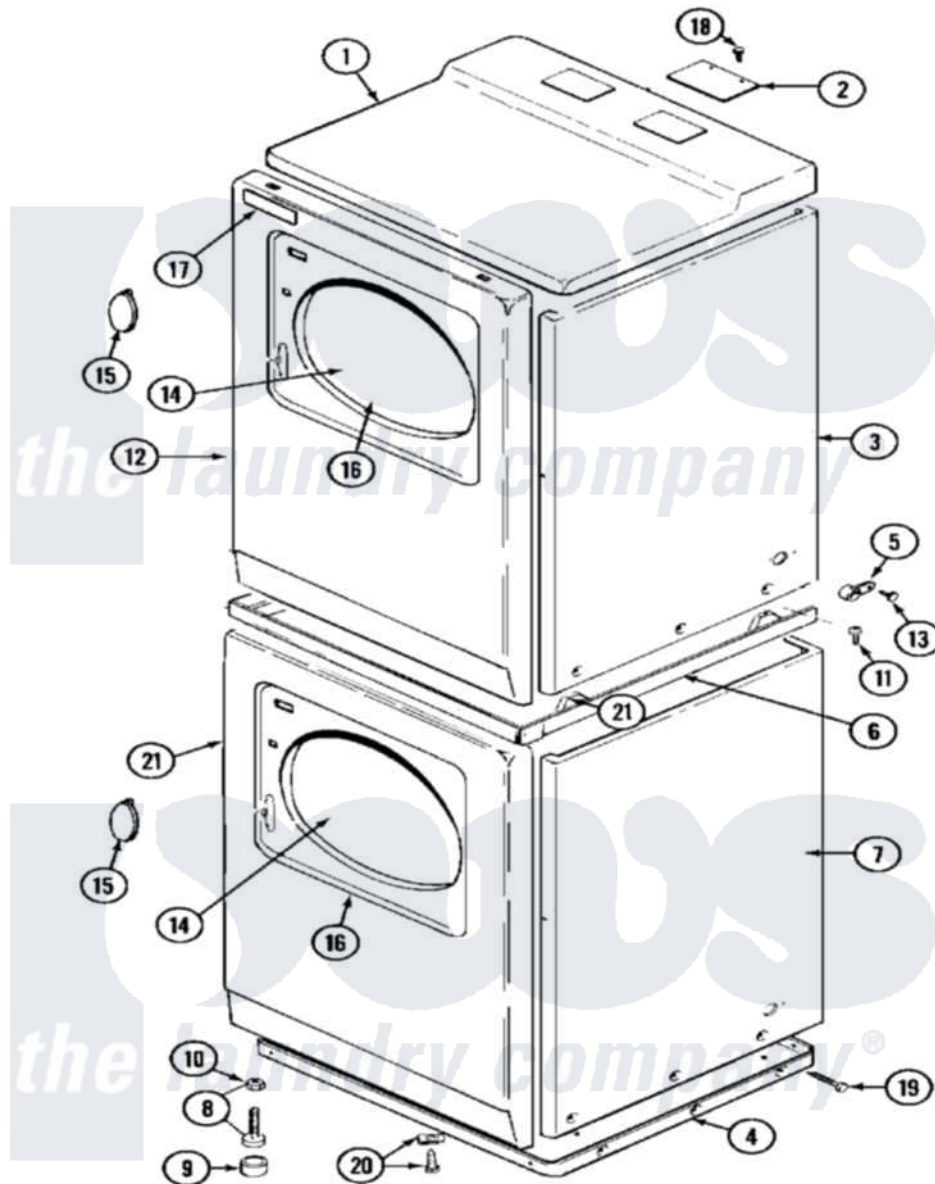

Maytag MDG11CSEGL 08 - FRONT VIEW

Maytag [Residential Maytag MDG11CSEGL Dryer Parts](#) Parts Diagram 08 - FRONT VIEW
 Click on the part number to view part

Item	Original Part Number	Replaced By	Status	Part Description
001	33001165			Top Cover Assembly
"	NLA		Not Available	(ALM)
002	NLA		Not Available	PLATE, COVER
003	NLA		Not Available	CABINET, UPPER (ALM)
004	306530		Not Available	BASE ASSEMBLY (LOWER)
005	910768	M0280301		Tie Electr
006	33001302			(WHT)
"	911050	4312464		Screw
"	NLA		Not Available	SPACER ASSY. (ALM)
"	Y310632	1163839		Screw
007	NLA		Not Available	CABINET, LOWER (ALM)
008	Y302699	22003428		Leg, Adjustable
009	210684			Foot, Adjustable Leg
010	210385			Lock Nut For Adjustable Leg
011	314663	214354		Screw, Top Cover To Cabnt.
012	NLA		Not Available	PANEL, FRONT (WHT)

013	211168	W10139210		Screw, 8-18 X 5/16
014	33001203		Not Available	PANEL, CLEAR INNER (W/SEAL)
015	314939			Handle, Door
"	314974			Handle, Door
016	314967		Not Available	DOOR W/WINDOW OUTER HALF (WHT)
"	NLA		Not Available	(ALM)
017	NLA		Not Available	NAME PLATE
018	Y313559			Screw
019	213007			Xfor Cabinet See Cabinet, Back
020	204439			Screw And Fstner Assembly
021	310933	33002194		Nut, Speed