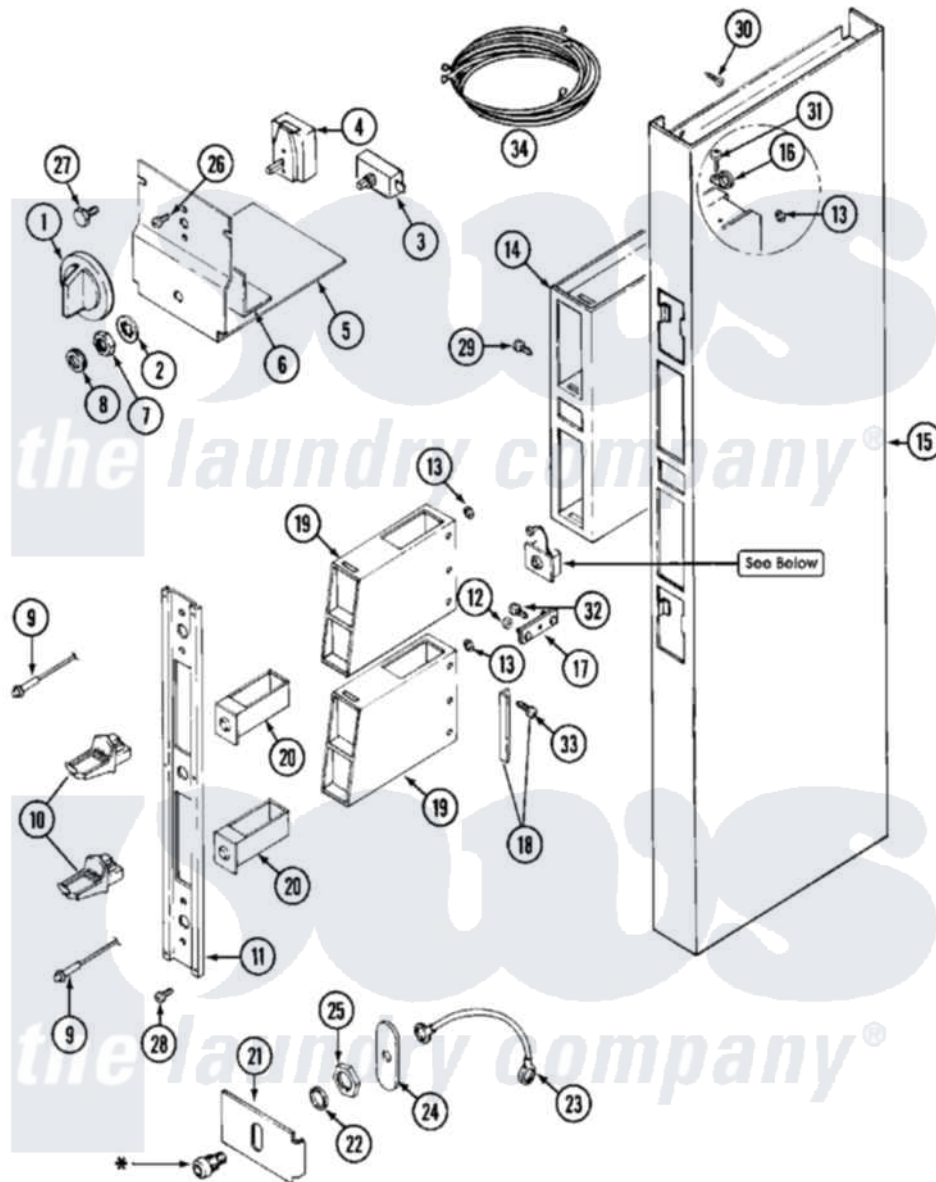

# Maytag MDG11CSEGW 01 - CONTROL CENTER SHROUD

\* Contact your Commercial Distributor For Security Items.

Maytag Residential Maytag MDG11CSEGW Dryer Parts Parts Diagram 01 - CONTROL CENTER SHROUD  
 Click on the part number to view part

Item	Original Part Number	Replaced By	Status	Part Description
001	<a href="#">205663</a>			Knob For Selector Switch
002	<a href="#">312751</a>			Lockwasher, Start Switch
003	306940	<a href="#">W10149462</a>		Switch, Push-To-Start
004	<a href="#">307253</a>			Switch, Cycle Selector
005	<a href="#">Y314261</a>			Switch And Relay Bracket
006	NLA		Not Available	INSULATOR, SWITCH
007	Y312706	<a href="#">422617</a>		Nut
008	<a href="#">Y312702</a>			Knurled Nut, Start Switch
009	NLA		Not Available	LIGHT, INDICATOR
010	NLA		Not Available	MAYTAG COIN SLIDE (ACCY)
011	315037		Not Available	PANEL, VAULT
012	Y052740	<a href="#">62739</a>		Nut, Lock
013	Y313671	<a href="#">33001303</a>		Grommet, Plate Hole
014	211294	<a href="#">90767</a>		Screw, 8A X 3/8 HeX Washer Head Tapping
"	305534		Not Available	VAULT ASSEMBLY