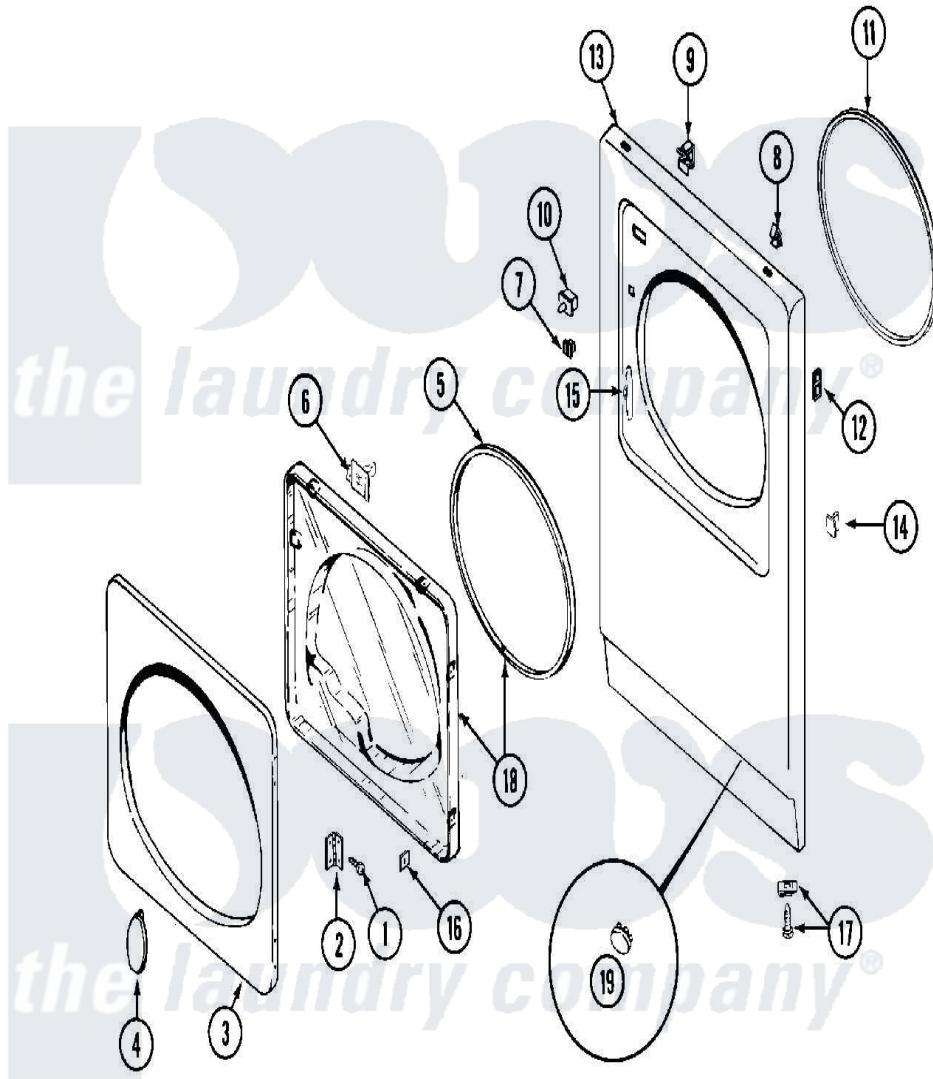

Maytag MDG11CSEGW 02 - DOOR

Maytag Residential Maytag MDG11CSEGW Dryer Parts Parts Diagram 02 - DOOR

Click on the part number to view part

Item	Original Part Number	Replaced By	Status	Part Description
001	Y314062			Screw, Door Hinge And Panel
002	33001230			Hinge, Door
003	314967		Not Available	DOOR W/WINDOW OUTER HALF (WHT)
"	NLA		Not Available	(ALM)
004	314939			Handle, Door
"	314974			Handle, Door
005	33001192			Seal, Door
006	33001305			Strike, Door
007	Y304578	LA-1003		Door Catch Kit
008	212982	22001650		Fastener, Spring
009	Y310376			Clip, Door Switch Harness
010	33001509	W10169313		Switch-Dor
"	Y305753	W10169313		Switch-Dor
011	314937			Seal, Front Panel
012	NLA		Not Available	SPEEDNUT, HINGE SCREW
"	NLA		Not Available	SCREW, PLASTIC

013	NLA	Not Available	PANEL, FRONT (WHT)
014	NLA	Not Available	PLUG, DOOR CATCH
015	33001175		Cover, Hinge Hole
"	33001176		Cover, Hinge Hole
016	Y313910		Clip, Door Liner To Outer Panel
017	204439		Screw And Fstner Assembly
018	33001203	Not Available	PANEL, CLEAR INNER (W/SEAL)
019	33001132	33002342	Plug, Sifht Hole
"	33001168	Not Available	PLUG, SIGHT HOLE (ALM)